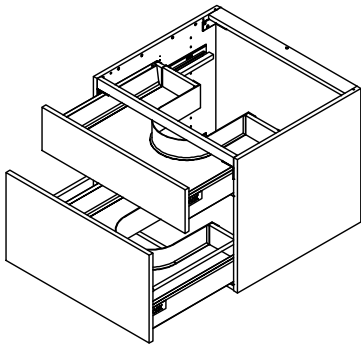

kvik

Check out easy
mounting of you bath

DBU4807

Sink cut out

Front without integrated handle

Front with integrated handle

kvik 

Check out easy
mounting of your bath

DBU4807

Sink cut out

BU51**,000 / 176

US4851,000 / KVIK

BP00260-BP00250-BP00340(x2)

FIG. 1 Side Left

FIG. 2 Side Left

FIG. 3 Side Right