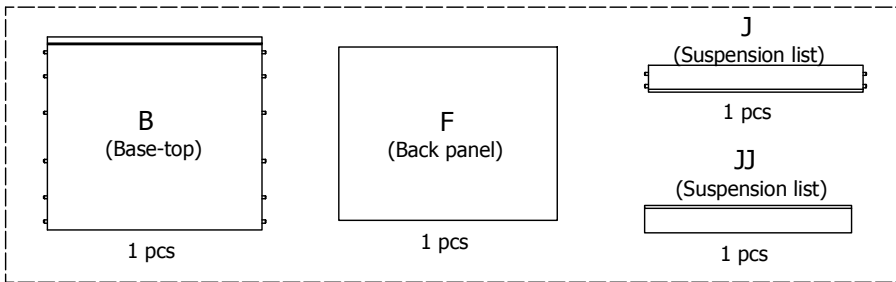

kvik

Check out easy
mounting of your bath

DBU4807

Sink cut out

BU51**,000 / 176

US4851,000 / KVIK