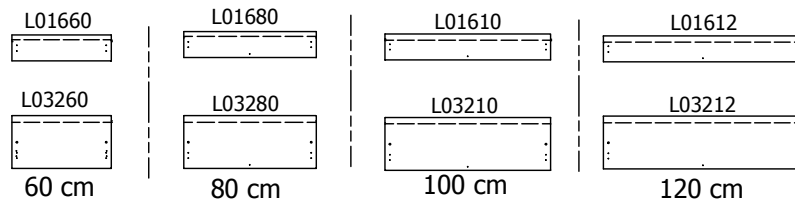

kvik

Check out easy
mounting of you bath

DBU4807

Sink cut out

Front without integrated handle

Front with integrated handle

kvik 

Check out easy
mounting of your bath

DBU4807

Sink cut out

BU51**,000 / 176

US4851,000 / KVIK

BP00260-BP00250-BP00340(x2)

FIG. 1 Side Left

FIG. 2 Side Left

FIG. 3 Side Right