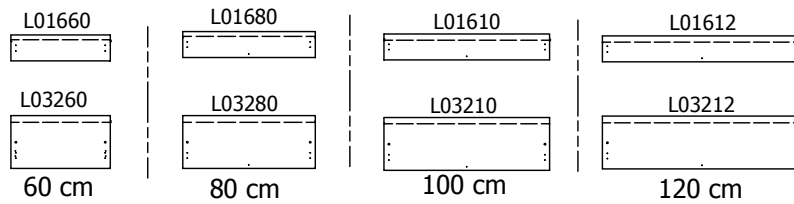

kvik

Check out easy mounting of you bath

DBU4806

Sink cut out

Front without integrated handle

Front with integrated handle

**kvik** 

Check out easy  
mounting of your bath

**DBU4806**

Sink cut out

BU51\*0,000 / 176

US4851,000 / KVIK

BP00265-BP00250-BP00340(x2)

FIG. 1 Side Left

FIG. 2 Side Left

FIG. 3 Side Right