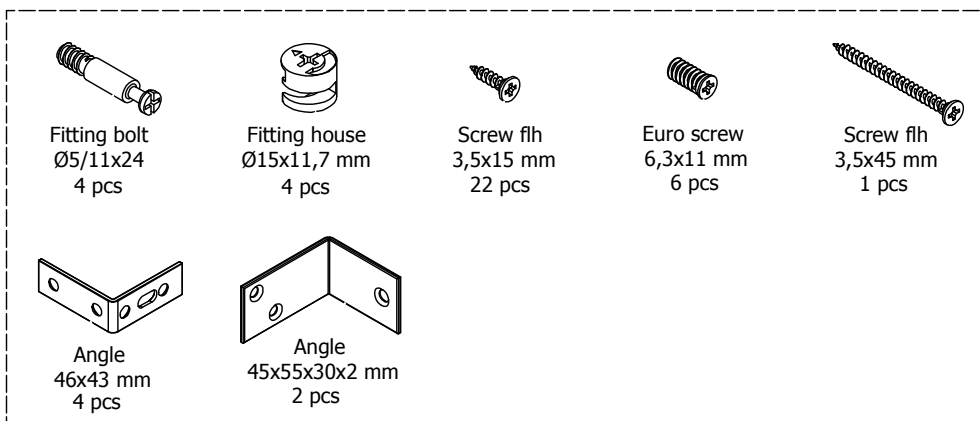

kvik

Check out easy mounting of you bath

DBU4806

Sink cut out

Front without integrated handle

Front with integrated handle

**kvik** 

Check out easy  
mounting of your bath

**DBU4806**

Sink cut out

BU51\*0,000 / 176

US4851,000 / KVIK

BP00265-BP00250-BP00340(x2)

FIG. 1 Side Left

FIG. 2 Side Left

FIG. 3 Side Right

FIG. 4 Side Right

FIG. 5

FIG. 6

FIG.  
7

FIG.  
8

FIG. 9

FIG. 10

FIG. 11