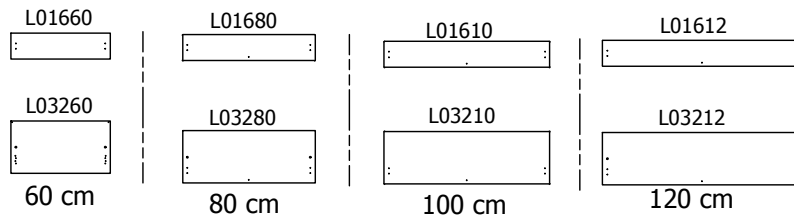

kvik

Check out easy mounting of you bath

DBU4806

Sink cut out

Front without integrated handle

Front with integrated handle

**kvik** 

Check out easy  
mounting of your bath

**DBU4806**

Sink cut out

BU51\*0,000 / 176

US4851,000 / KVIK

BP00265-BP00250-BP00340(x2)

FIG. 1 Side Left

FIG. 2 Side Left

FIG. 3 Side Right