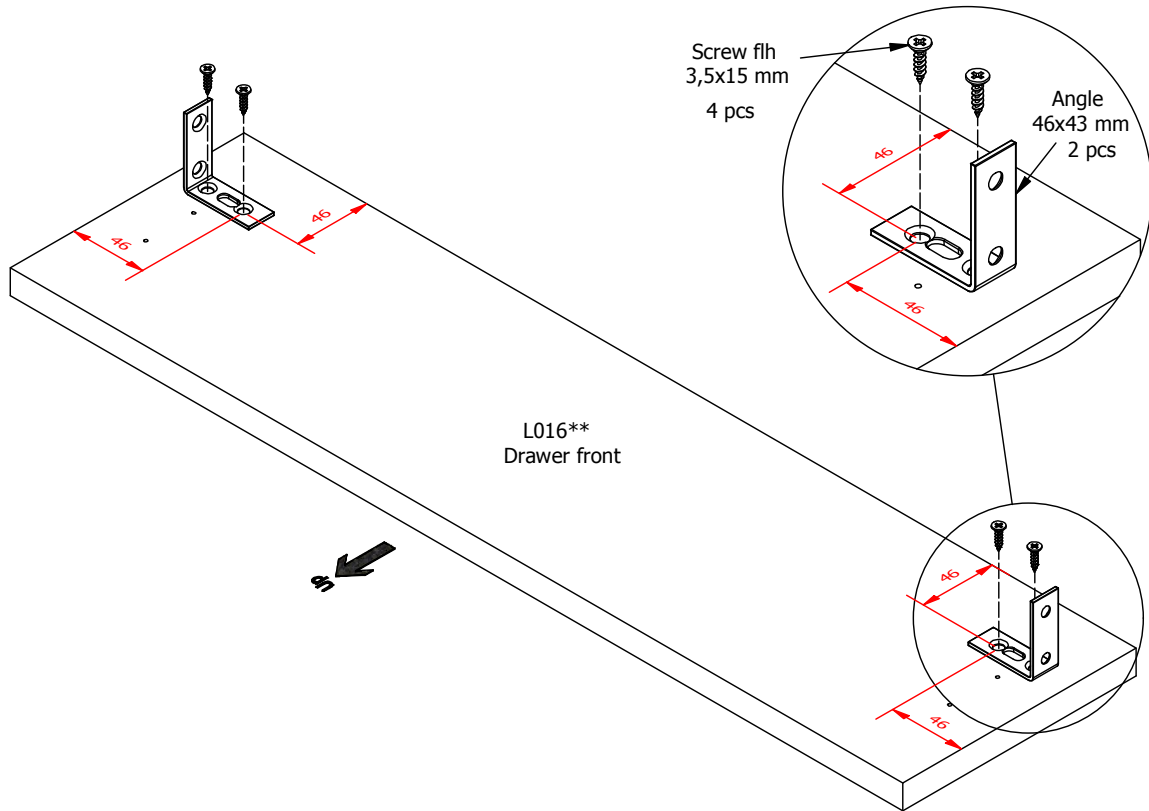

kvik

Check out easy mounting of you bath

DBU4806

Sink cut out

Front without integrated handle

Front with integrated handle

**kvik** 

Check out easy  
mounting of your bath

FIG. 4 Side Right

FIG. 5

FIG. 6

FIG.  
7

FIG.  
8

FIG. 9

FIG. 10

FIG. 11

FIG. 12

FIG. 13

Fig 14

Fig 15

Installation, please read instruction SV12224