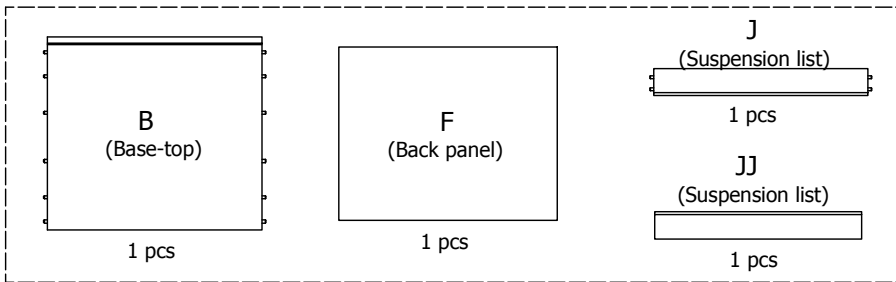

kvik

Check out easy
mounting of your bath

DBU4806

Sink cut out

BU51*0,000 / 176

US4851,000 / KVIK