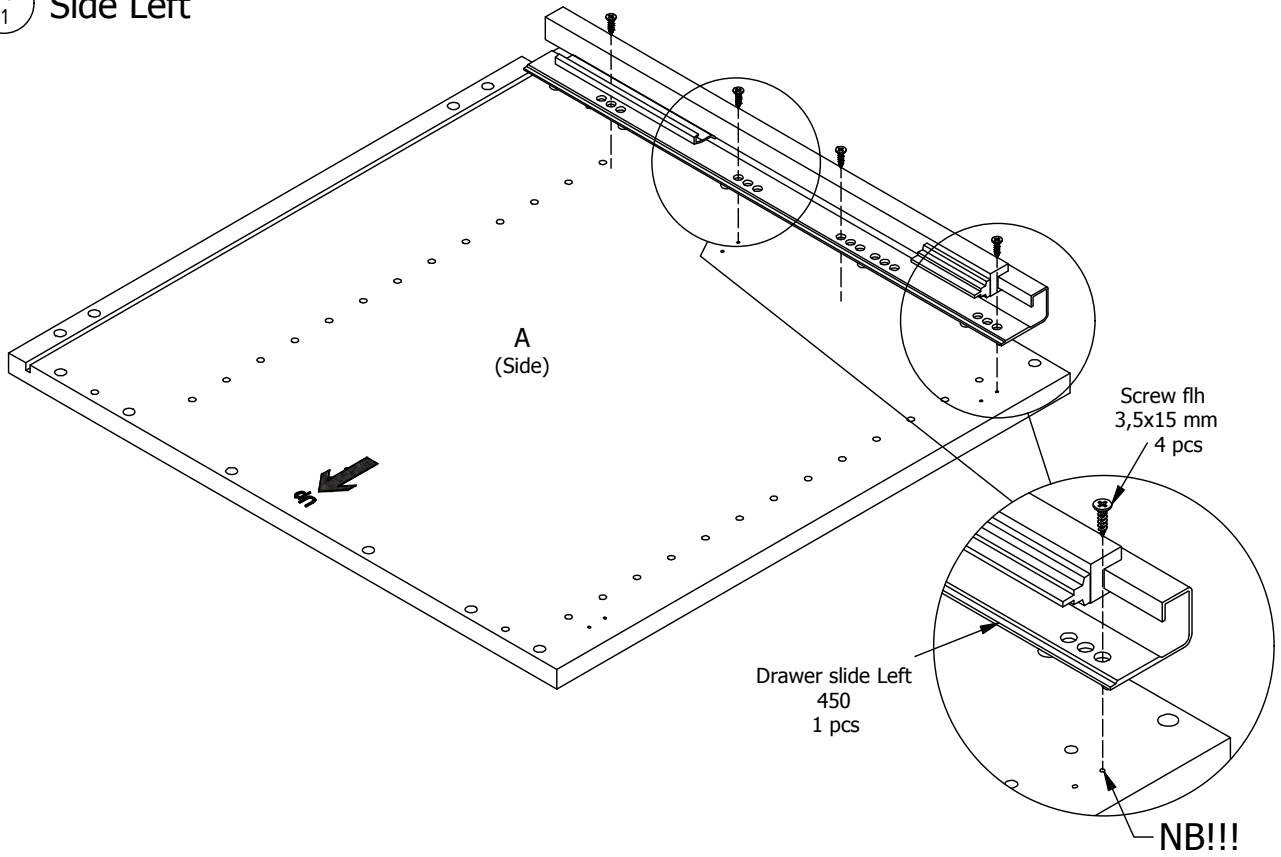

kvik

Check out easy mounting of you bath

DBU4806

Sink cut out

Front without integrated handle

Front with integrated handle

**kvik** 

Check out easy  
mounting of your bath

**DBU4806**

Sink cut out

BU51\*0,000 / 176

US4851,000 / KVIK

BP00265-BP00250-BP00340(x2)

FIG. 1 Side Left

FIG. 2 Side Left

FIG. 3 Side Right

FIG. 4 Side Right

FIG. 5

FIG. 6

FIG.  
7

FIG.  
8

FIG. 9

FIG. 10

FIG. 11