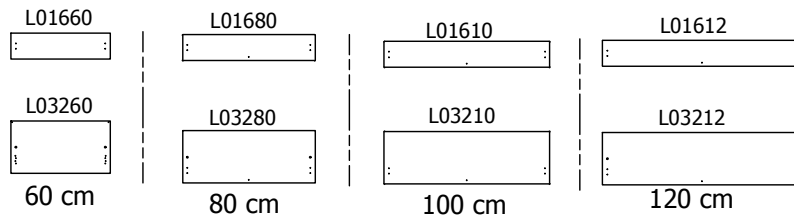

kvik

Check out easy mounting of you bath

DBU4806

Sink cut out

Front without integrated handle

Front with integrated handle

kvik 

Check out easy
mounting of your bath

DBU4806

Sink cut out

BU51*0,000 / 176

US4851,000 / KVIK

BP00260-BP00250-BP00340(x2)

FIG. 1 Side Left

FIG. 2 Side Left

FIG. 3 Side Right