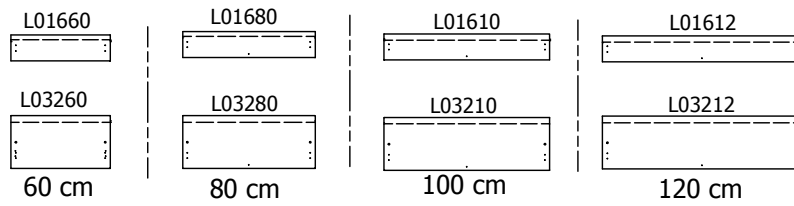

kvik

Check out easy mounting of you bath

DBU4806

Sink cut out

Front without integrated handle

Front with integrated handle

kvik 

Check out easy
mounting of your bath

DBU4806

Sink cut out

BU51*0,000 / 176

US4851,000 / KVIK

BP00260-BP00250-BP00340(x2)

FIG. 1 Side Left

FIG. 2 Side Left

FIG. 3 Side Right