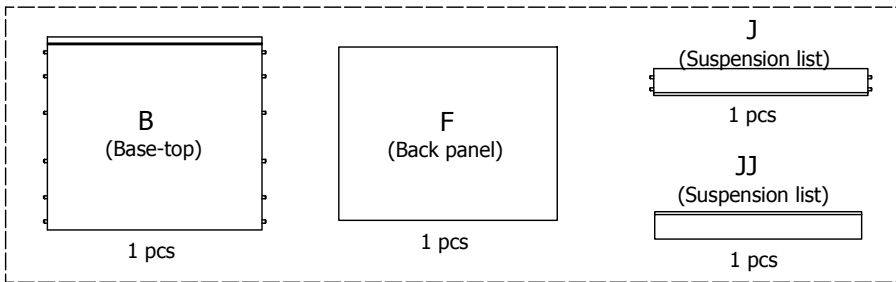

kvik

Check out easy
mounting of your bath

DBU4806

Sink cut out

BU51*0,000 / 176

US4851,000 / KVIK