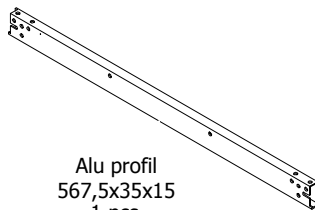

kvik

MDBU4805,060

BU5160,000

US4851,000

Mounting plate
2 pcs

Hinge
107 degrees
2 pcs

Alu profil
567,5x35x15
1 pcs

BP00260-BP00250-BP00340