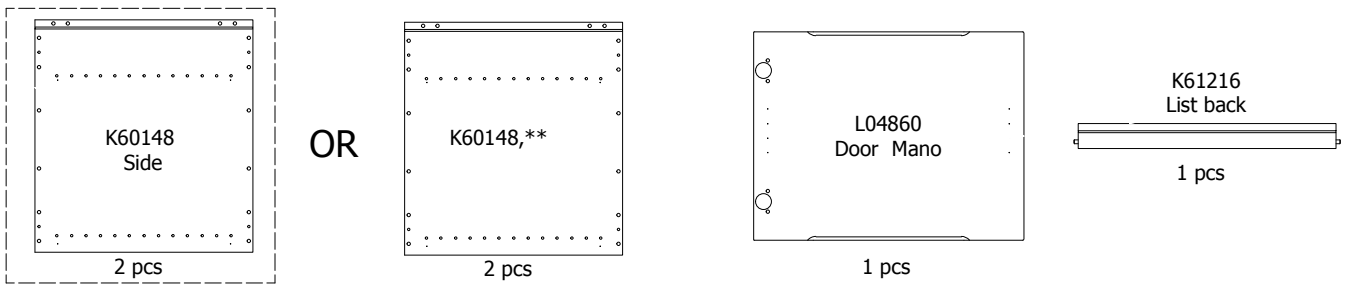

kvik

MDBU4805,060

BU5160,000

US4851,000

Mounting plate
2 pcs

Hinge
107 degrees
2 pcs

Alu profil
567,5x35x15
1 pcs

BP00260-BP00250-BP00340