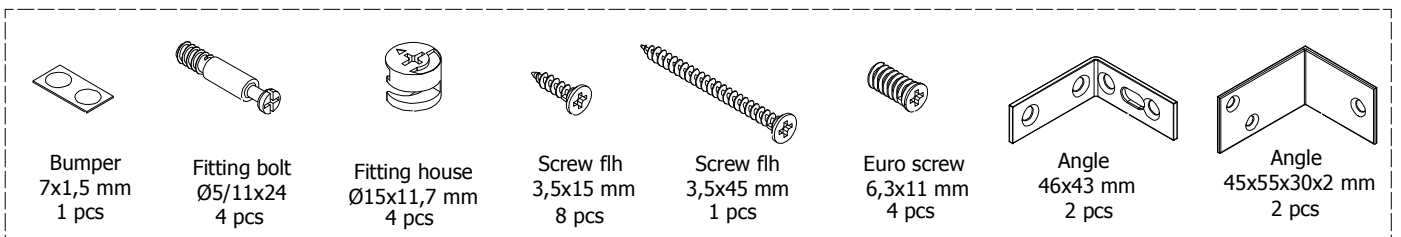

kvik

MDBU4805,060

BU5160,000

US4851,000

Mounting plate
2 pcs

Hinge
107 degrees
2 pcs

Alu profil
567,5x35x15
1 pcs

BP00260-BP00250-BP00340