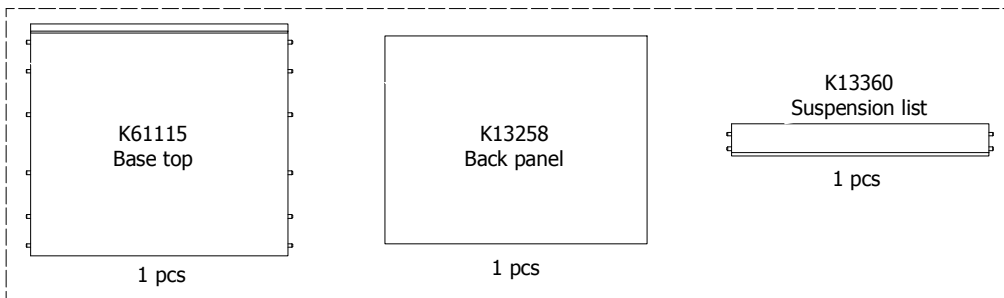

kvik

MDBU4805,060

BU5160,000

US4851,000

Mounting plate
2 pcs

Hinge
107 degrees
2 pcs

Alu profil
567,5x35x15
1 pcs

BP00260-BP00250-BP00340