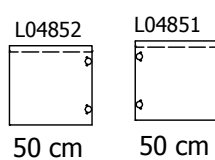

kvik 

Check out easy
mounting of you bath

DBU4805

Sink cut out

Front without integrated handle

80 cm

100 cm

120 cm

Front with integrated handle

80 cm

100 cm

120 cm

kvik

Check out easy
mounting of you bath

DBU4805

Sink cut out