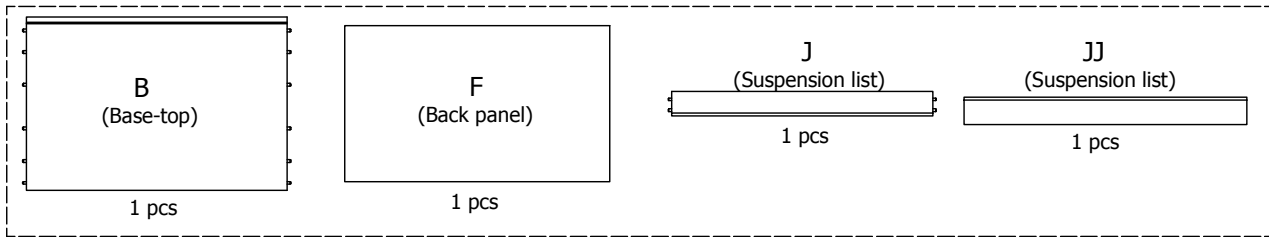

kvik

Check out easy
mounting of you bath

DBU4805

Sink cut out

BU51*0,000 / 176