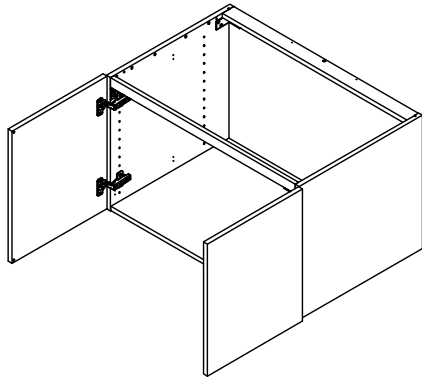

kvik 

Check out easy
mounting of you bath

DBU4805

Sink cut out

Front without integrated handle

80 cm

100 cm

120 cm

Front with integrated handle

80 cm

100 cm

120 cm

kvik

Check out easy
mounting of you bath

DBU4805

Sink cut out