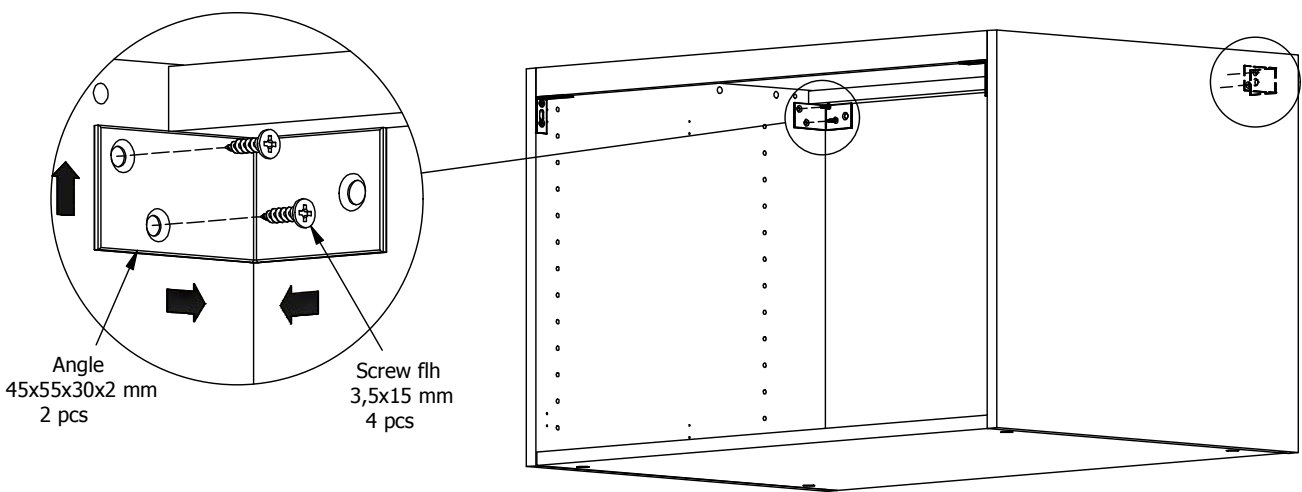

FIG. 9

FIG. 8