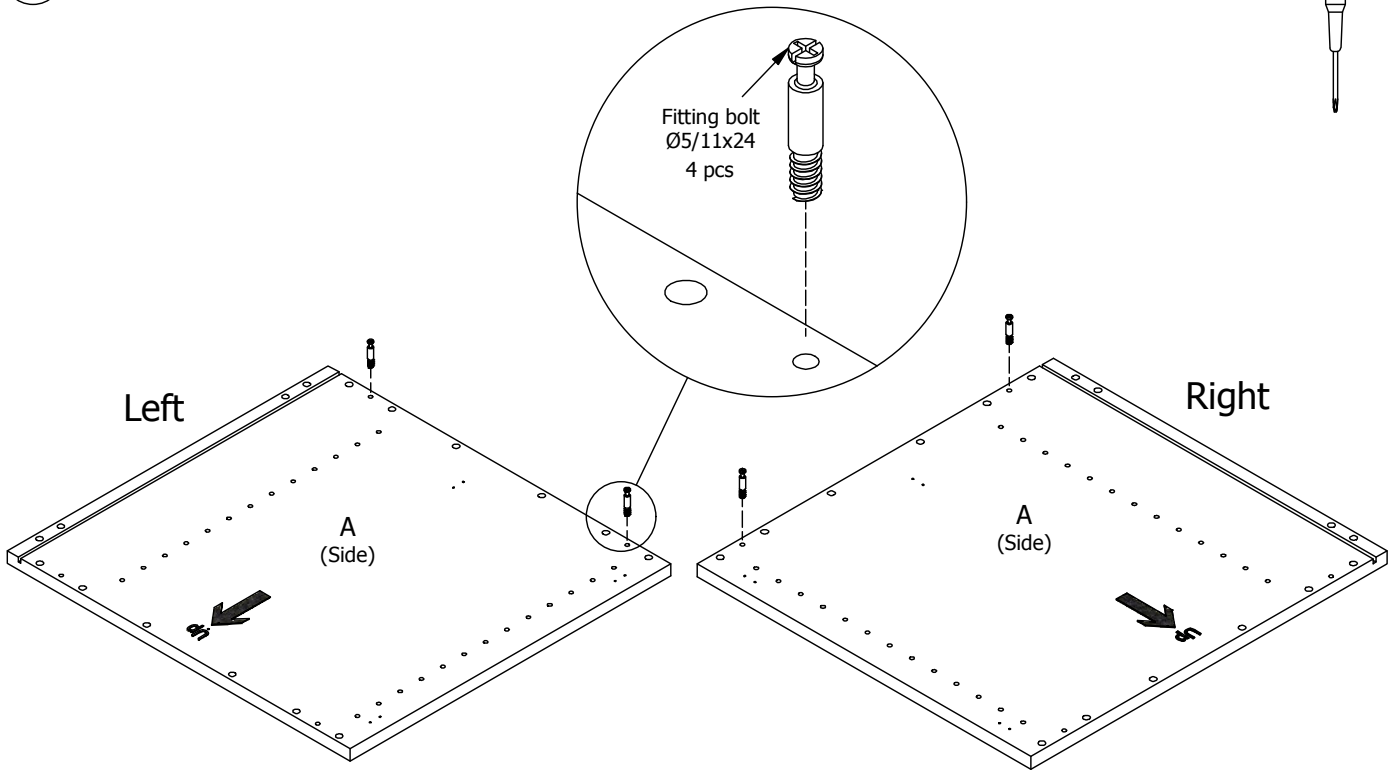

FIG.
3

FIG.
4

FIG. 1