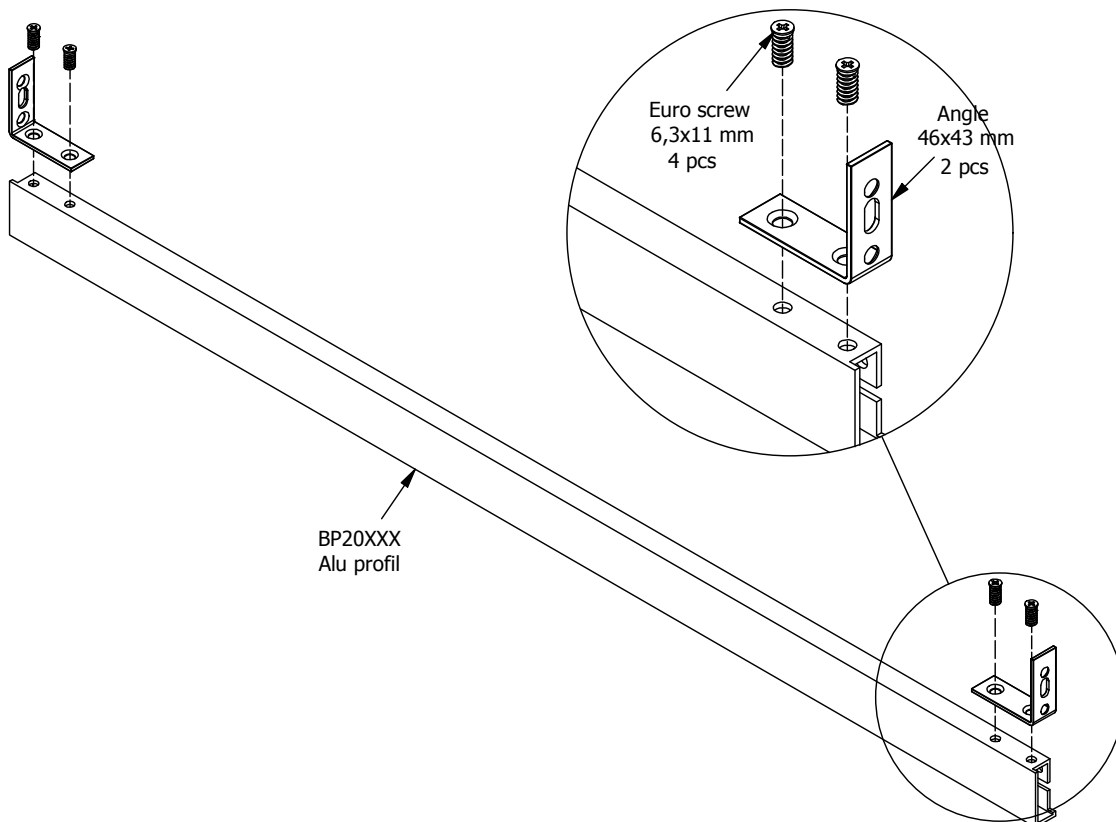

Front with integrated handle

80 cm

100 cm

120 cm

kvik

Check out easy
mounting of you bath

DBU4805

Sink cut out

FIG. 6

FIG. 7

FIG. 8

FIG. 9

FIG. 10

Adjustment

Installation, please read instruction SV12224