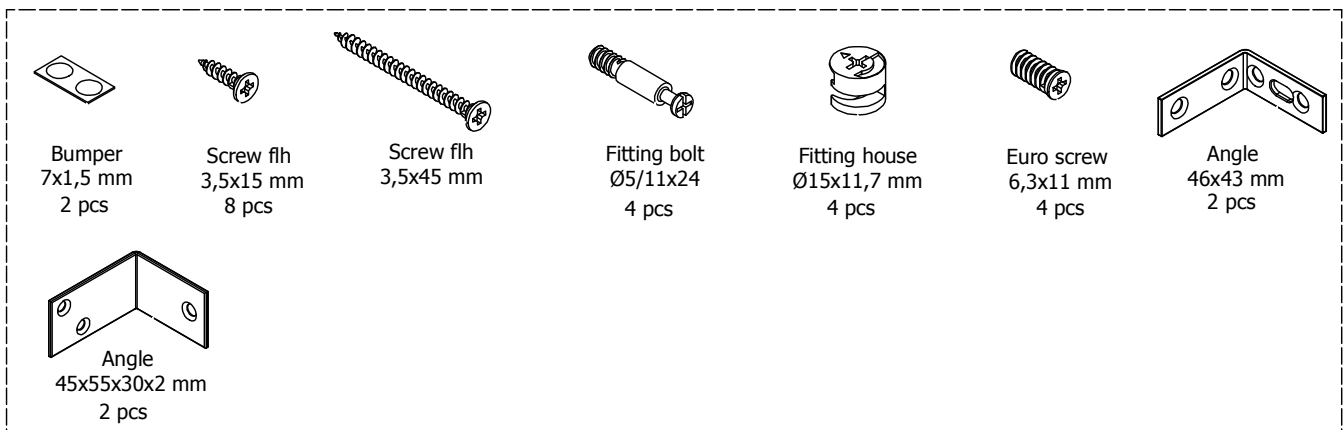

FIG. 1

BP00260-BP00250-BP00340