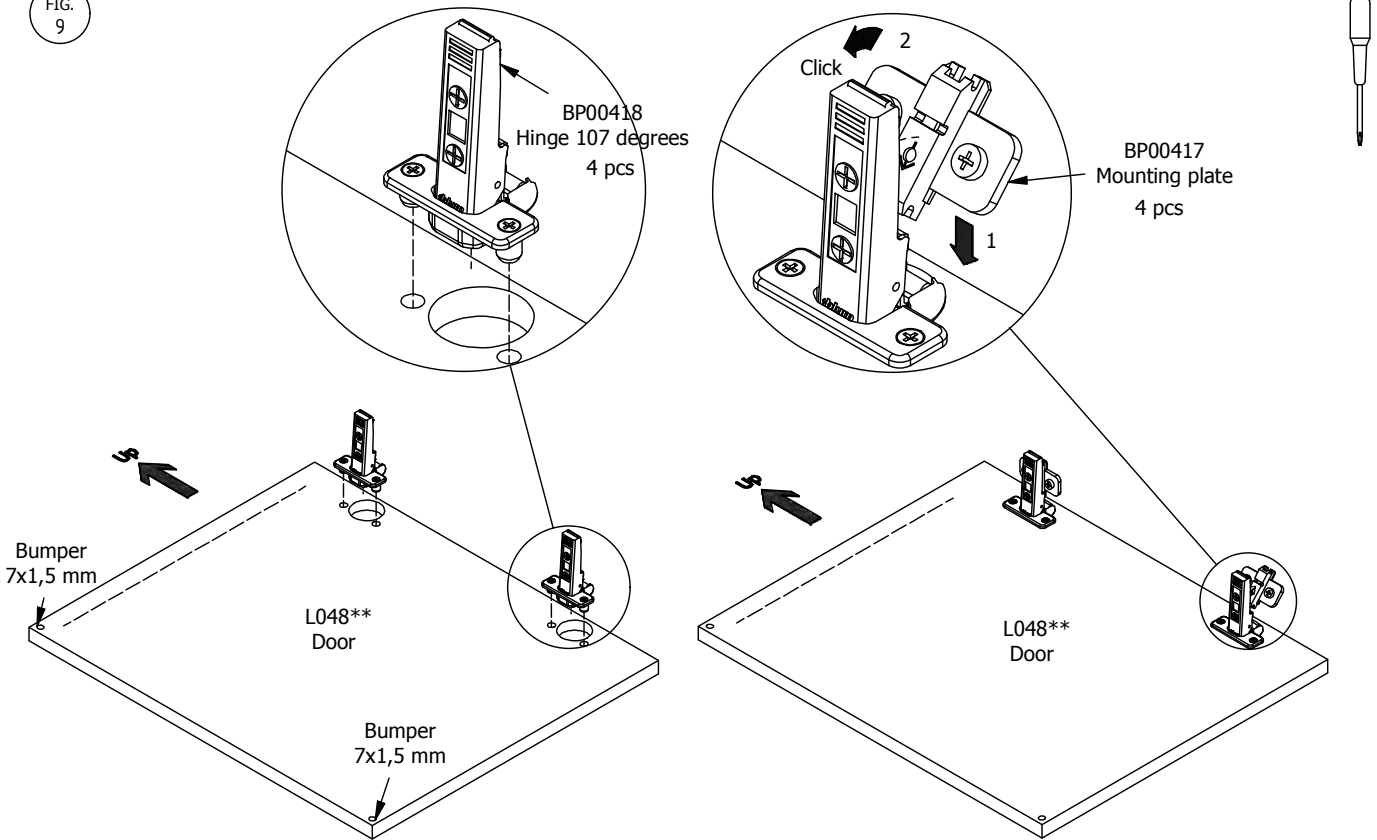

kvik 

Check out easy
mounting of you bath

DBU4805

Sink cut out

Front without integrated handle

80 cm

100 cm

120 cm

Front with integrated handle

80 cm

100 cm

120 cm

kvik

Check out easy
mounting of you bath

DBU4805

Sink cut out

FIG. 6

FIG. 7

FIG. 8

FIG. 9

FIG. 10

Adjustment

Installation, please read instruction SV12224