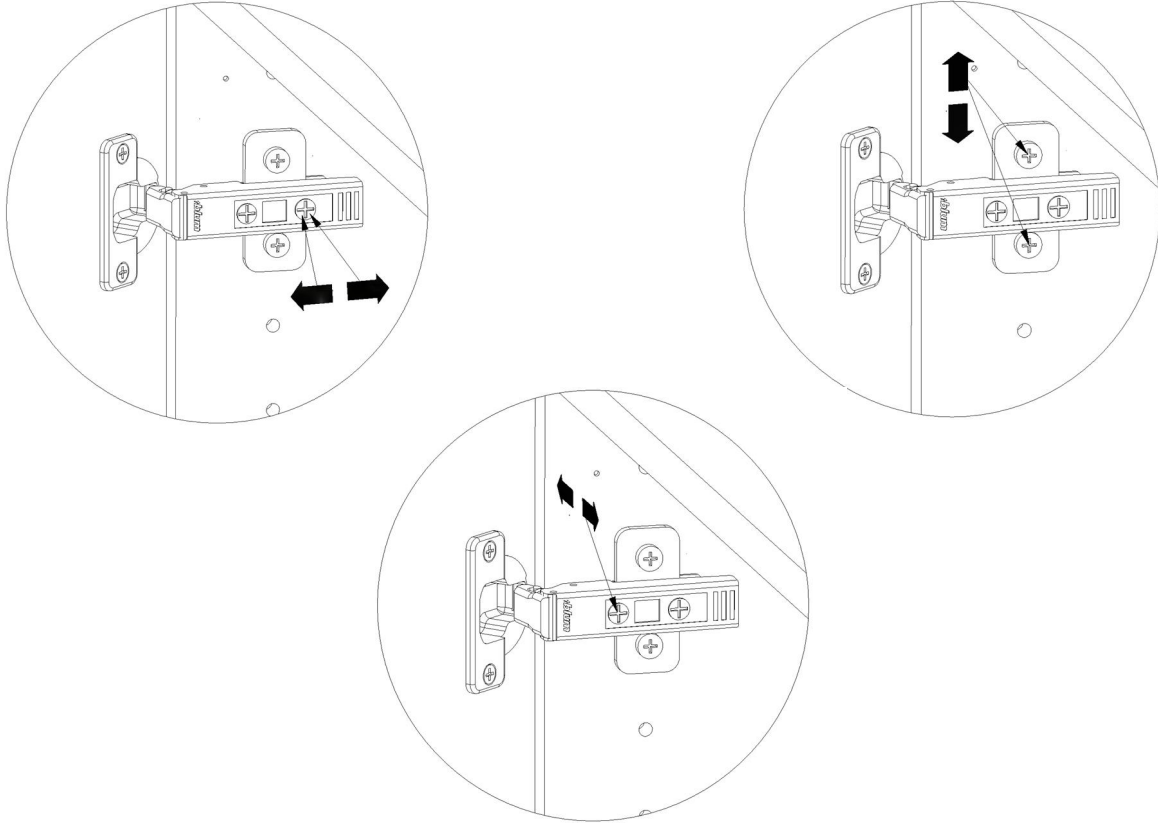

kvik 

Check out easy
mounting of you bath

DBU4805

Sink cut out

Front without integrated handle

80 cm

100 cm

120 cm

Front with integrated handle

80 cm

100 cm

120 cm

kvik

Check out easy
mounting of you bath

DBU4805

Sink cut out

FIG. 6

FIG. 7

FIG. 8

FIG. 9

FIG. 10

Adjustment

Installation, please read instruction SV12224