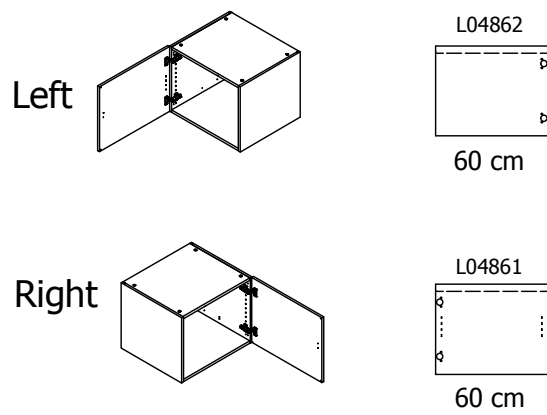

kvik

Check out easy
mounting of you bath

DBU4805

Sink cut out

Front without integrated handle

Front with integrated handle

kvik

Check out easy mounting of your bath