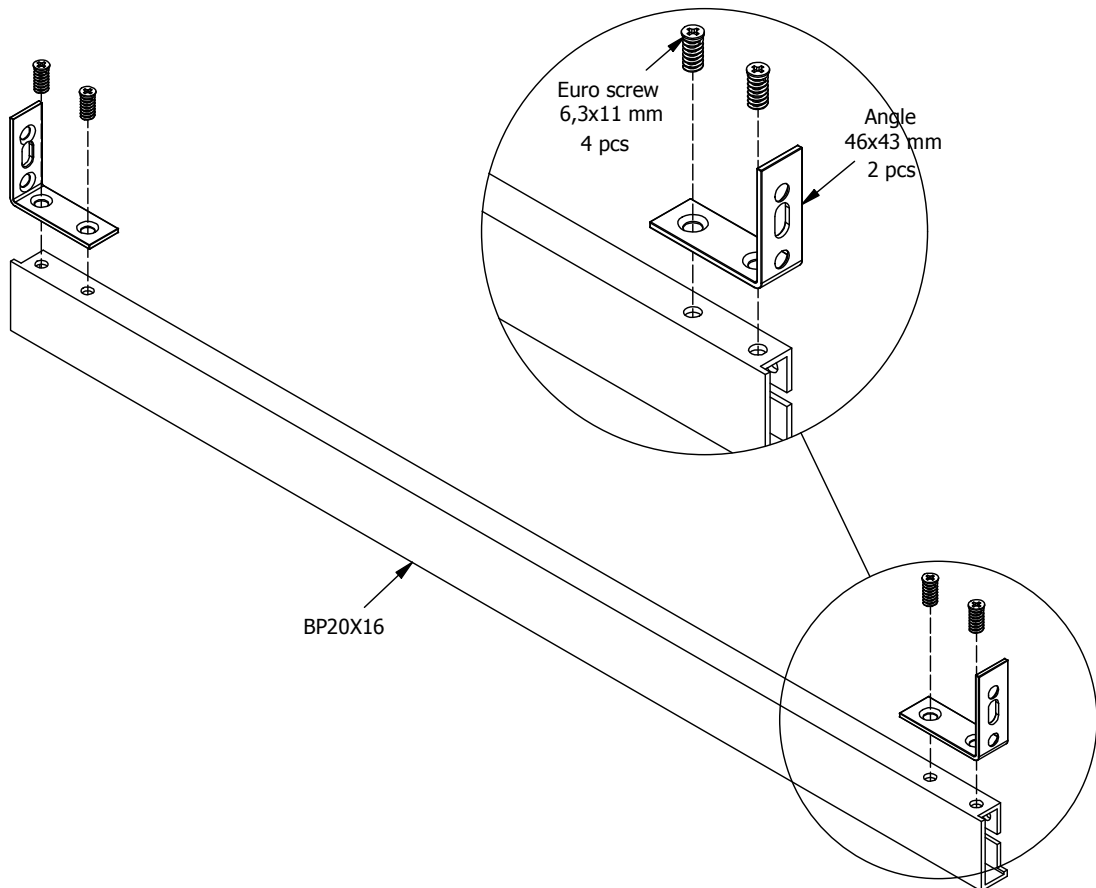

kvik

Check out easy
mounting of you bath

DBU4805

Sink cut out

Front without integrated handle

Front with integrated handle

kvik

Check out easy mounting of your bath

FIG.
4

FIG. 5

FIG. 6

FIG. 7

FIG. 8

FIG. 9

FIG. 10

FIG. 11

Left

Right

L04860 / L04862

L04860 / L04861

Adjustment

Installation, please read instruction SV12224