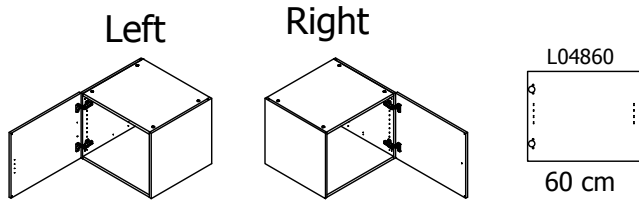

kvik

Check out easy
mounting of you bath

DBU4805

Sink cut out

Front without integrated handle

Front with integrated handle

kvik

Check out easy mounting of your bath