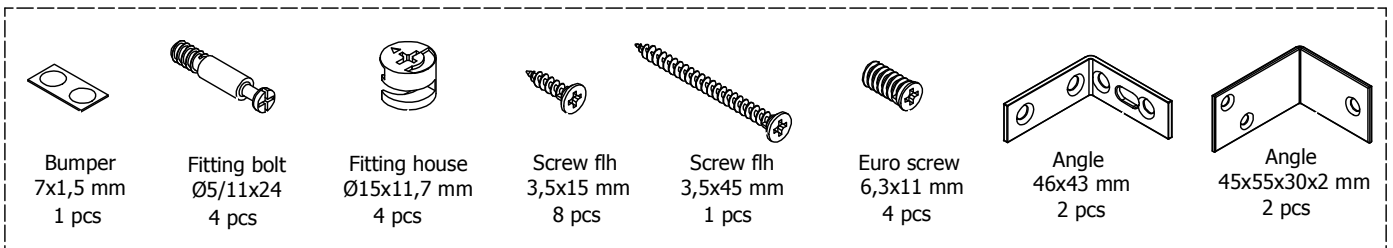

DBU4805

Sink cut out

BU5160,000 / 176

US4851,000

BP00260-BP00250-BP00340

FIG. 1

FIG. 2

FIG.
3