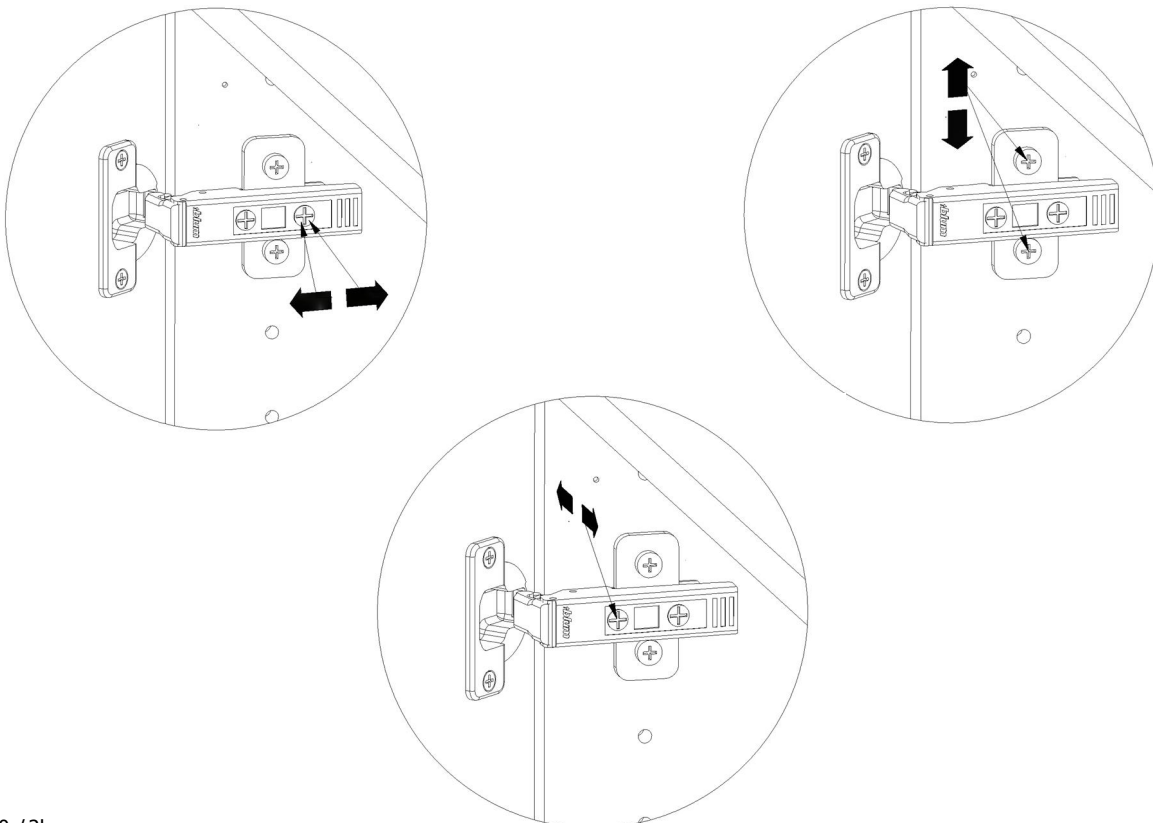

kvik

Check out easy
mounting of you bath

DBU4805

Sink cut out

Front without integrated handle

Front with integrated handle

kvik

Check out easy mounting of your bath

FIG.
4

FIG. 5

FIG. 6

FIG. 7

FIG. 8

FIG. 9

FIG. 10

FIG. 11

Left

Right

L04860 / L04862

L04860 / L04861

Adjustment

Installation, please read instruction SV12224