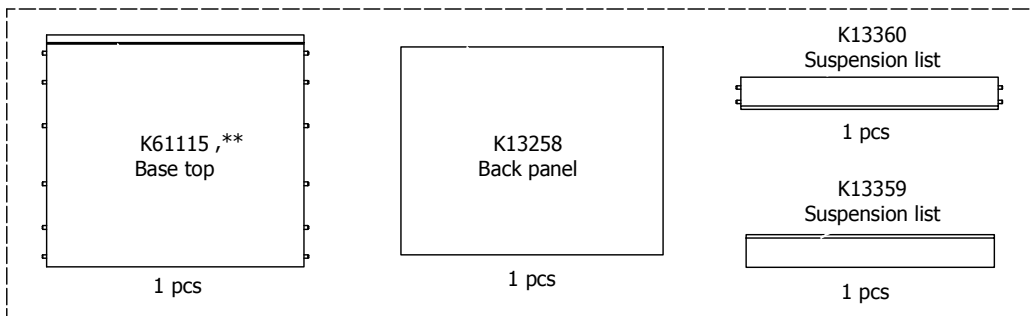

kvik

Check out easy mounting of your bath

DBU4805

Sink cut out

BU5160,000 / 176