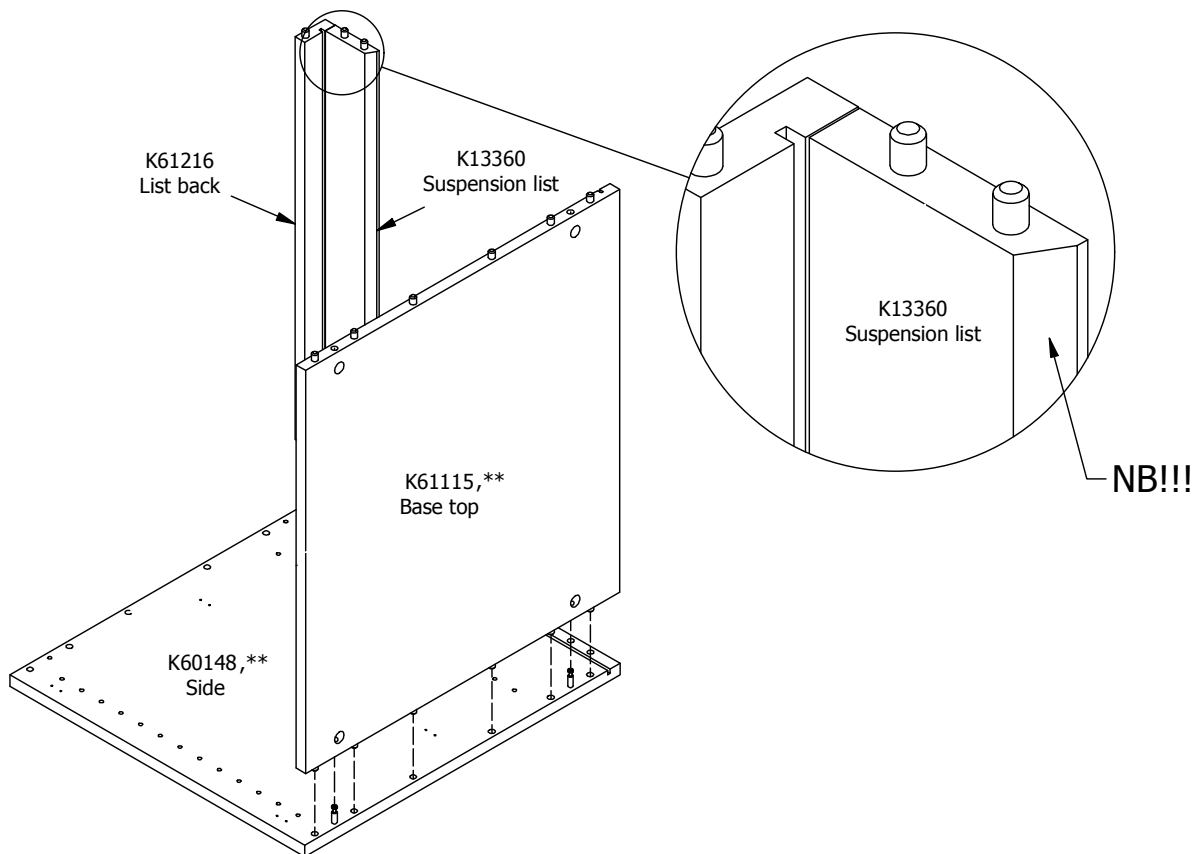

DBU4805

Sink cut out

BU5160,000 / 176

US4851,000

BP00260-BP00250-BP00340

FIG. 1

FIG. 2

FIG.
3