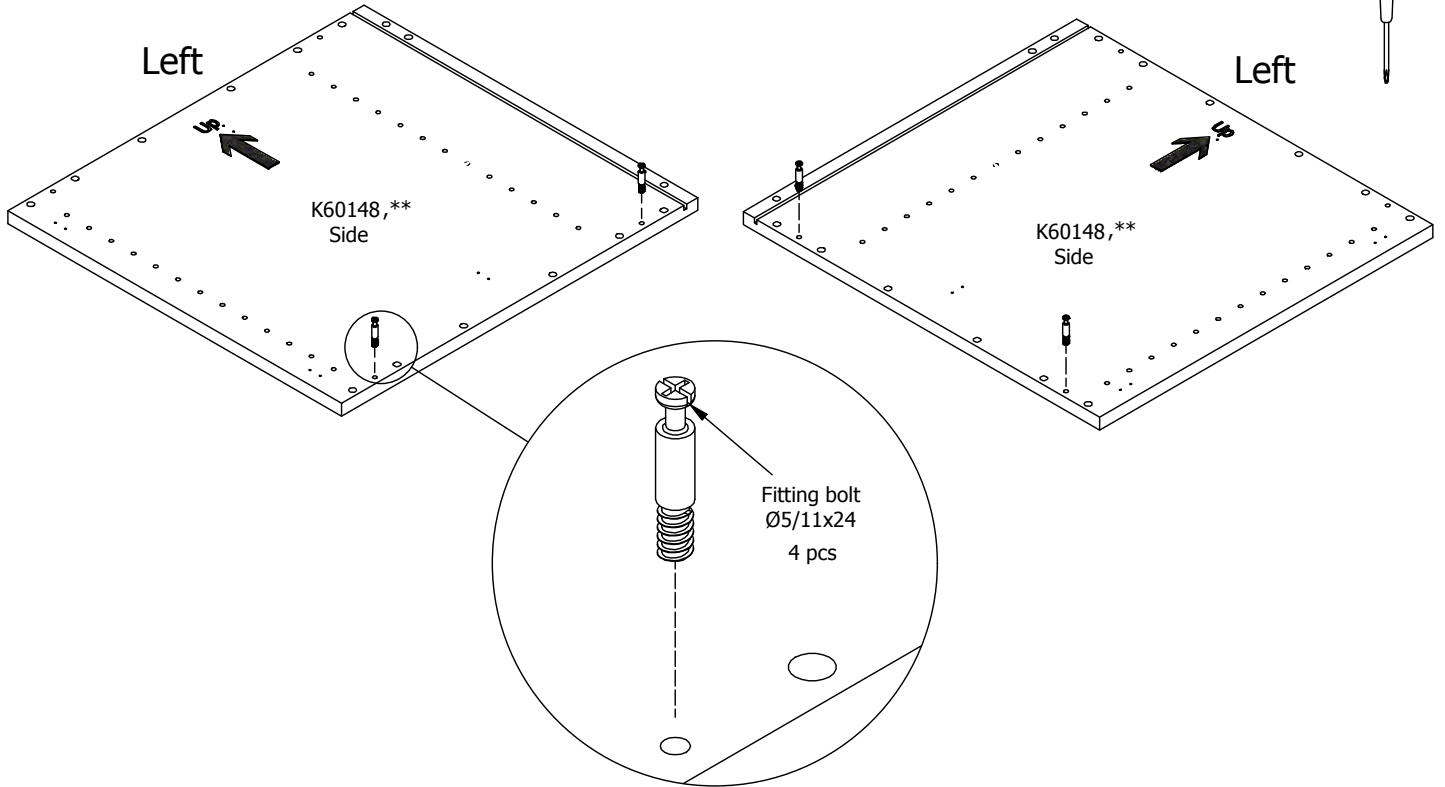

DBU4805

Sink cut out

BU5160,000 / 176

US4851,000

BP00260-BP00250-BP00340

FIG. 1

FIG. 2

FIG.
3