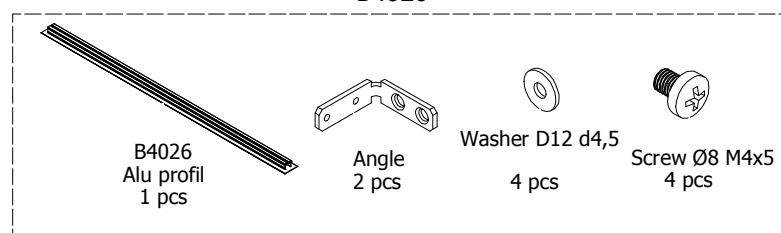

kvik 

DBU4803,120,228-229

BU5112,000

US4851,000

B4026

Drawer slide Left
450
2 pcs

Drawer slide right
450
2 pcs

BP00265-BP00250