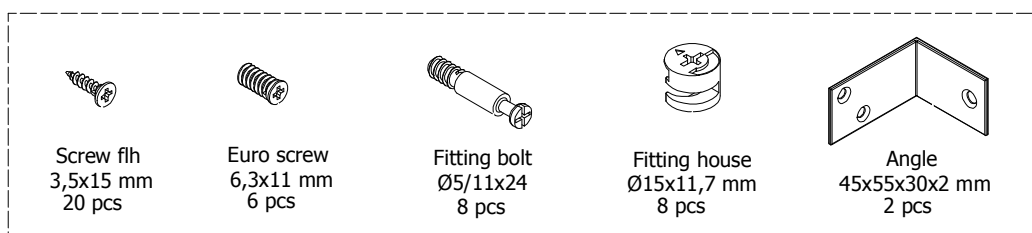

kvik 

DBU4803,120,228-229

BU5112,000

US4851,000

B4026

Drawer slide Left
450
2 pcs

Drawer slide right
450
2 pcs

BP00265-BP00250