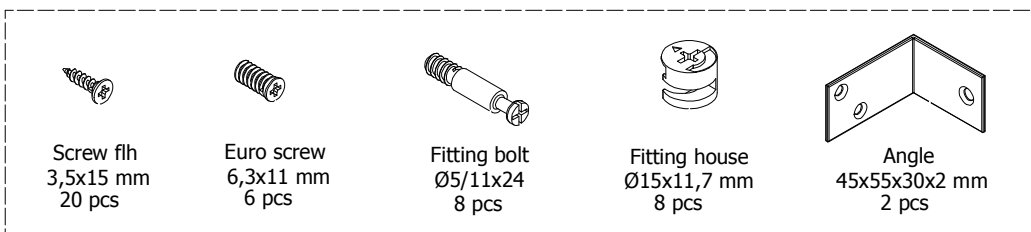

kvik 

DBU4803,060,228-229

BU5160,000

US4851,000

B4023

Drawer slide Left
450
2 pcs

Drawer slide right
450
2 pcs

BP00260-BP00250