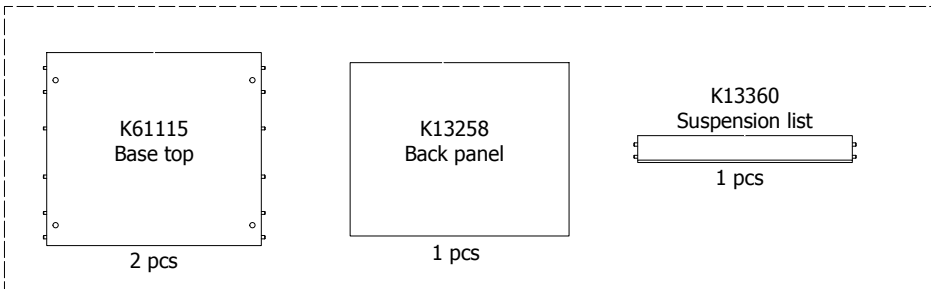

kvik 

DBU4803,060,228-229

BU5160,000

US4851,000

B4023

Drawer slide Left
450
2 pcs

Drawer slide right
450
2 pcs

BP00260-BP00250