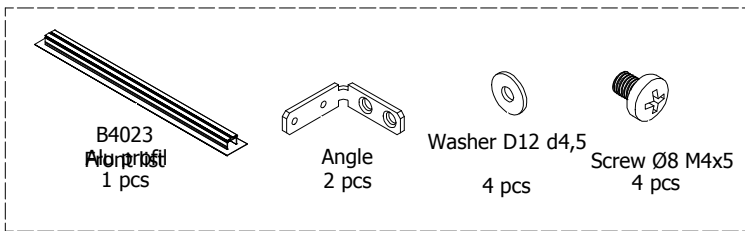

kvik 

DBU4803,060,228-229

BU5160,000

US4851,000

B4023

Drawer slide Left
450
2 pcs

Drawer slide right
450
2 pcs

BP00260-BP00250