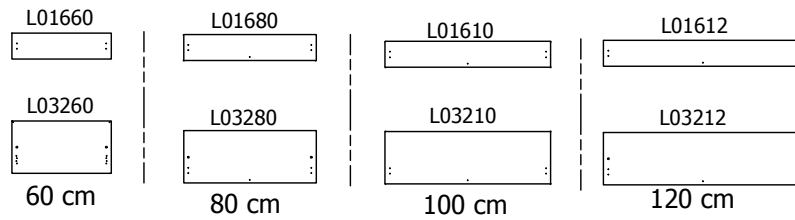

kvik

Check out easy  
mounting of you bath

DBU4802

Front without integrated handle

Front with integrated handle

**kvik** 

**DBU4802**

Check out easy  
mounting of your bath

BU51\*\*,000 / 176

US4851,000 / KVIK

Drawer slide Left  
450  
2 pcs

Drawer slide right  
450  
2 pcs

BP00265-BP00250

FIG. 1 Side Left

FIG. 2 Side Right

FIG. 3