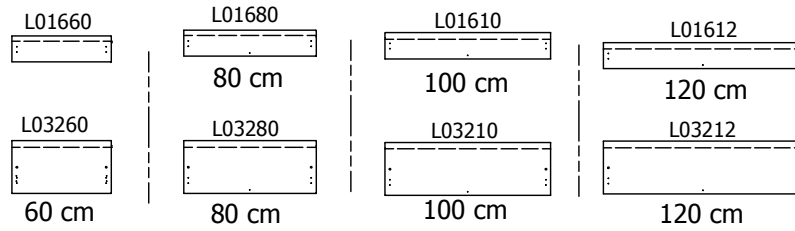

kvik

Check out easy  
mounting of you bath

DBU4802

Front without integrated handle

Front with integrated handle

**kvik** 

**DBU4802**

Check out easy  
mounting of your bath

BU51\*\*,000 / 176

US4851,000 / KVIK

Drawer slide Left  
450  
2 pcs

Drawer slide right  
450  
2 pcs

BP00265-BP00250

FIG. 1 Side Left

FIG. 2 Side Right

FIG. 3