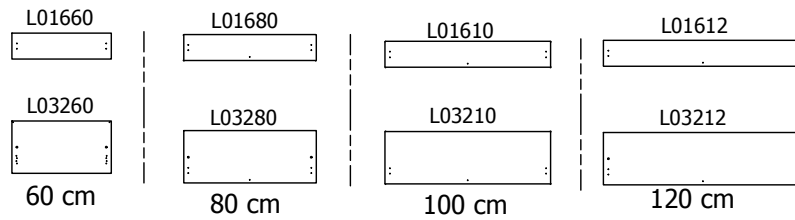

Front without integrated handle