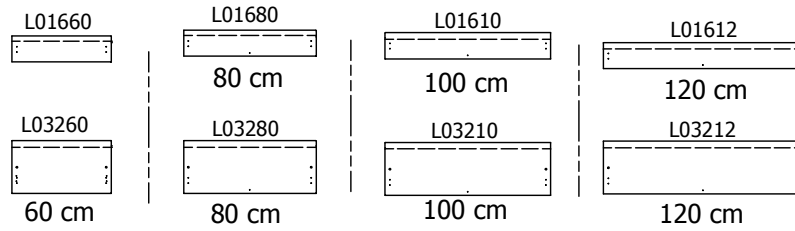

Front with integrated handle