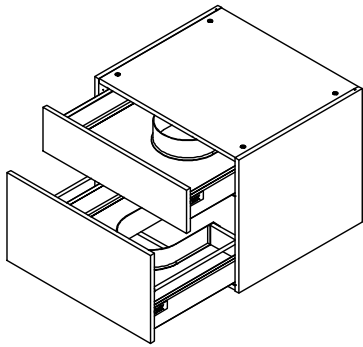

kvik

Check out easy
mounting of you bath

DBU4802

Front without integrated handle

Front with integrated handle

kvik 

DBU4802

Check out easy
mounting of your bath

BU51**,000 / 176

US4851,000 / KVIK

Drawer slide Left
450
2 pcs

Drawer slide right
450
2 pcs

BP00260-BP00250

FIG. 1 Side Left

FIG. 2 Side Right

FIG. 3