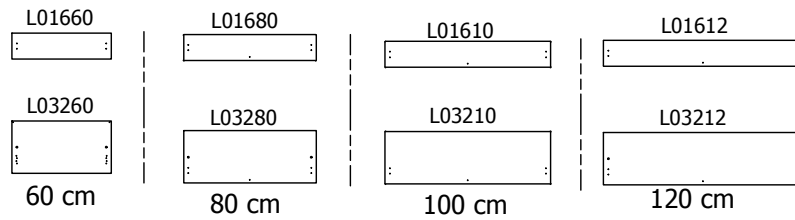

Front without integrated handle