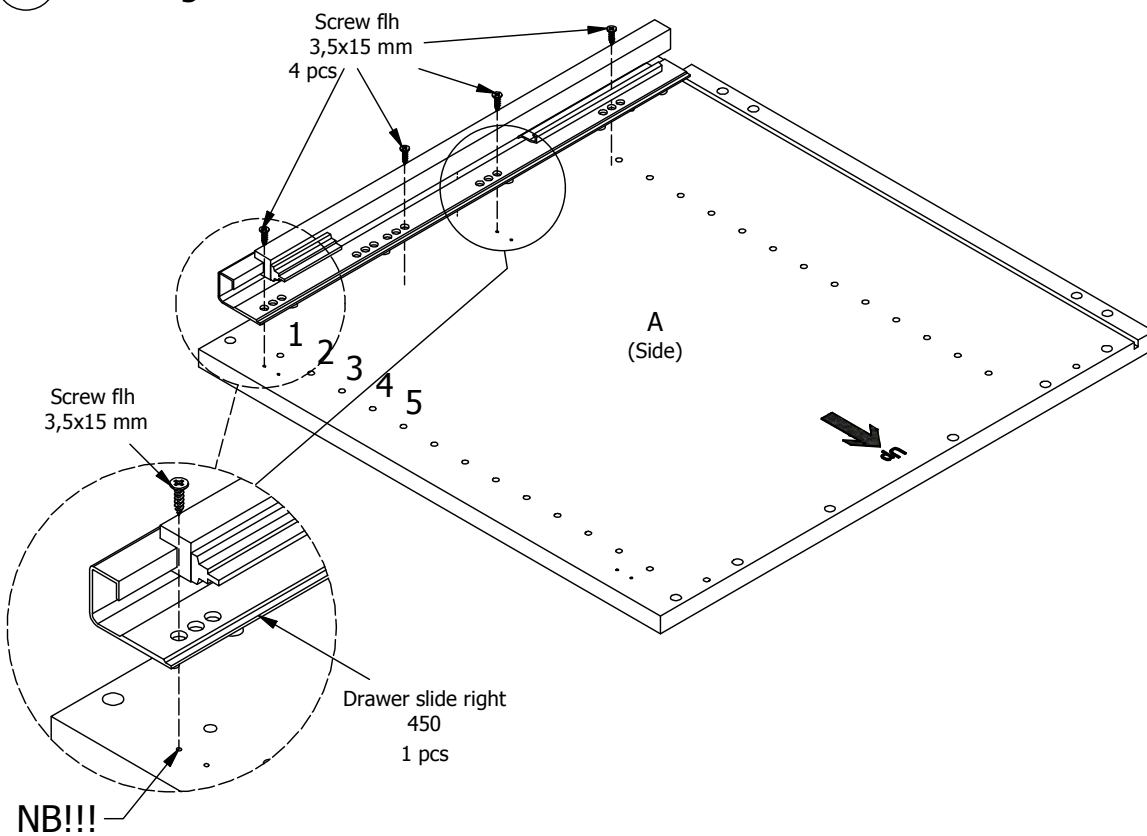

BU51**,000 / 176

US4851,000 / KVIK

Drawer slide Left
450
1 pcs

Drawer slide right
450
1 pcs

BP00265-BP00250-BP00340

FIG. 1 Side Left

FIG. 2 Side Right

FIG. 3