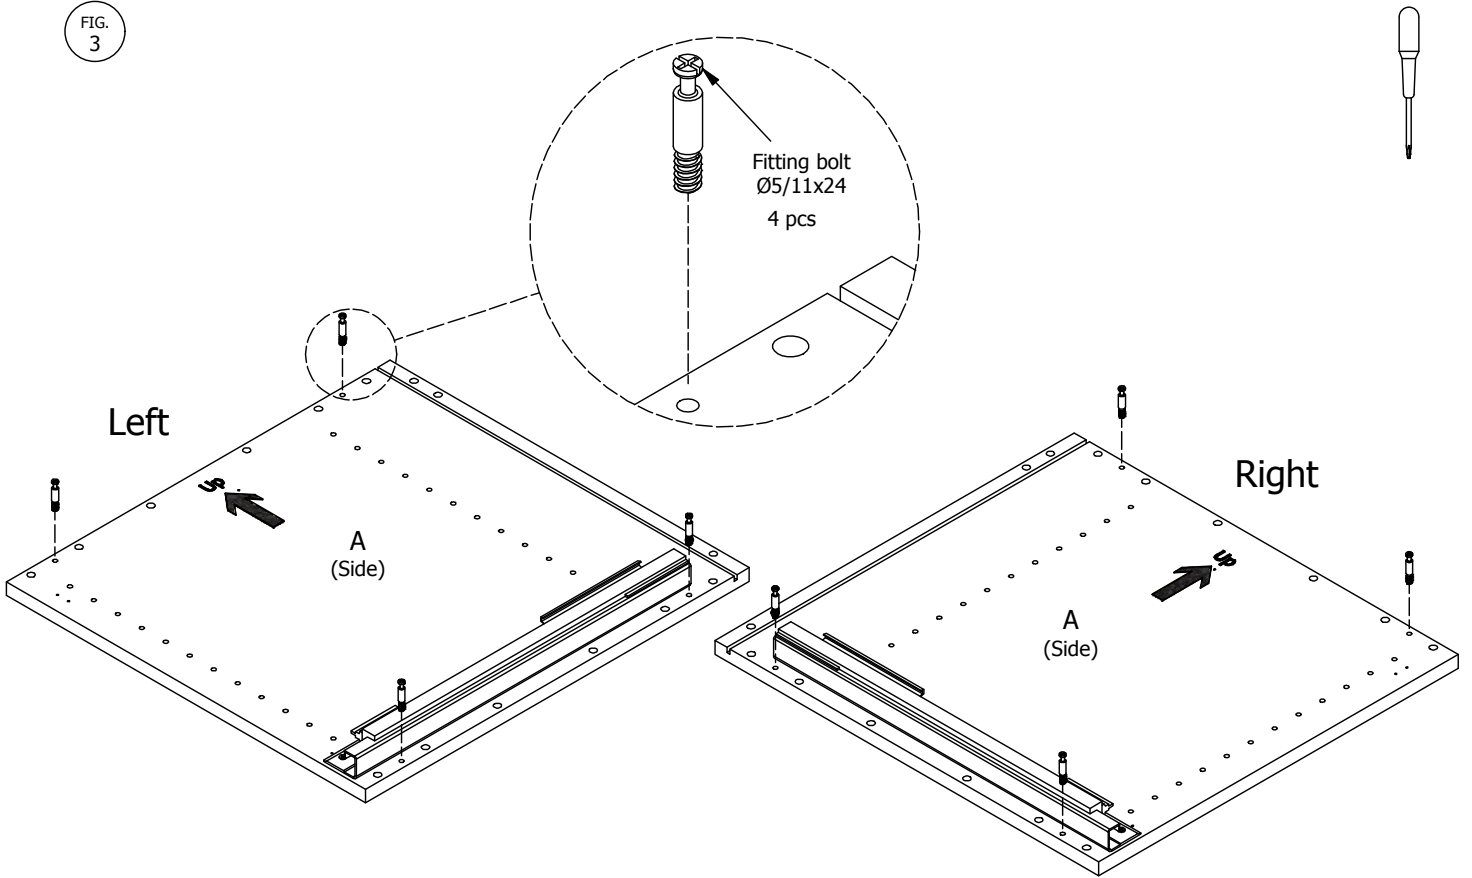

BU51**,000 / 176

US4851,000 / KVIK

Drawer slide Left
450
1 pcs

Drawer slide right
450
1 pcs

BP00265-BP00250-BP00340

FIG. 1 Side Left

FIG. 2 Side Right

FIG. 3