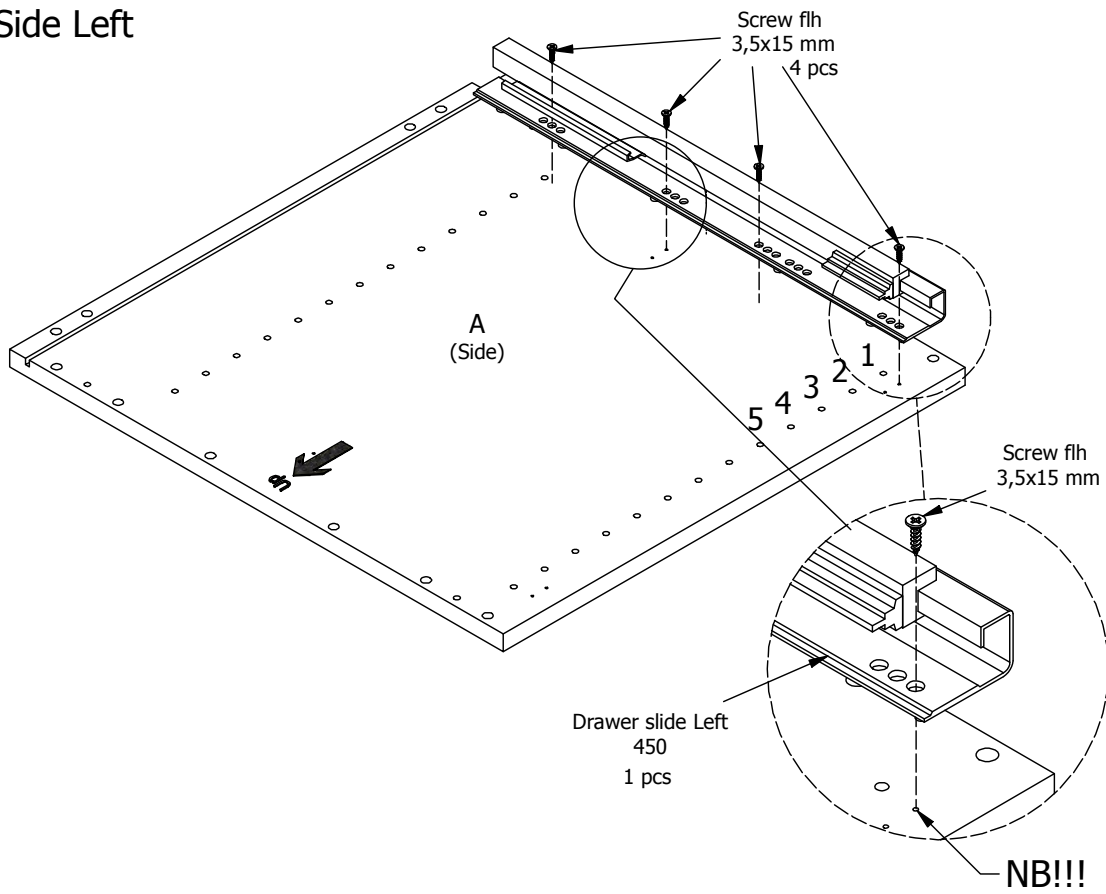

BU51**,000 / 176

US4851,000 / KVIK

Drawer slide Left
450
1 pcs

Drawer slide right
450
1 pcs

BP00265-BP00250-BP00340

FIG. 1 Side Left

FIG. 2 Side Right

FIG. 3