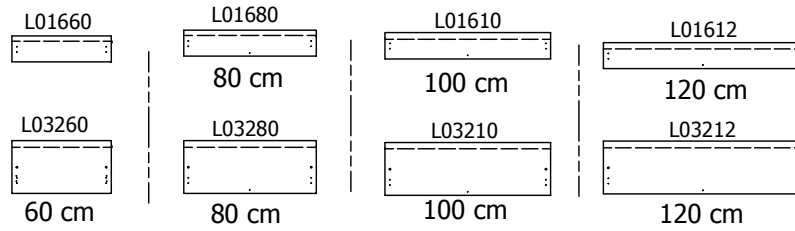

Front with integrated handle