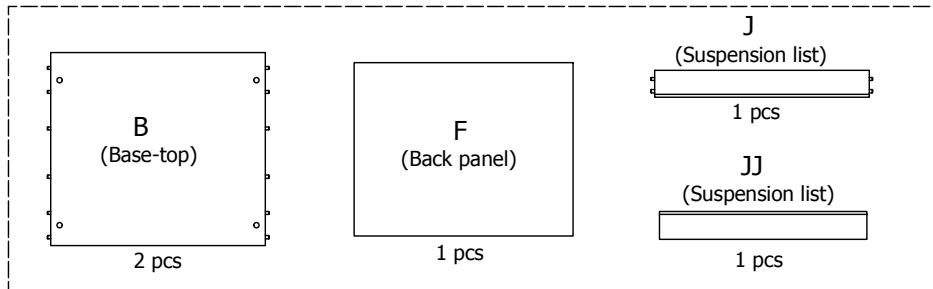

kvik

Check out easy
mounting of your bath

DBU4801

BU51**,000 / 176