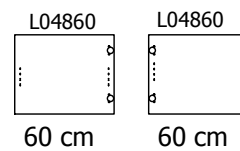

kvik 

Check out easy
mounting of you bath

DBU4800

Front without integrated handle

80 cm

100 cm

120 cm

Front with integrated handle

80 cm

100 cm

120 cm

kvik 

Check out easy
mounting of you bath

DBU4800

BU51*0,000 / 176

US4851,000 / KVIK