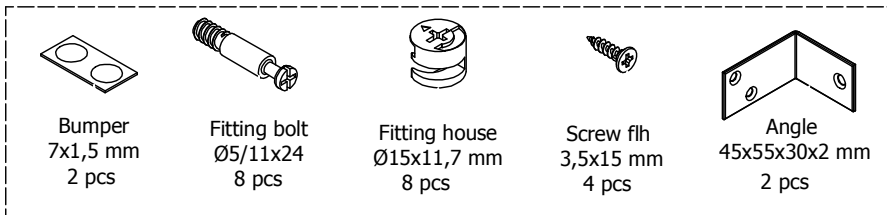

FIG. 2

BP00250-BP00260