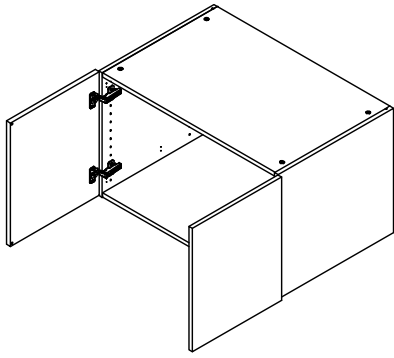

kvik 

Check out easy
mounting of you bath

DBU4800

Front without integrated handle

80 cm

100 cm

120 cm

Front with integrated handle

80 cm

100 cm

120 cm

kvik 

Check out easy
mounting of you bath

DBU4800

BU51*0,000 / 176

US4851,000 / KVIK