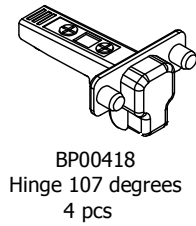

kvik 

Check out easy
mounting of you bath

DBU4800

Front without integrated handle

80 cm

100 cm

120 cm

Front with integrated handle

80 cm

100 cm

120 cm

kvik 

Check out easy
mounting of you bath

DBU4800

BU51*0,000 / 176

US4851,000 / KVIK