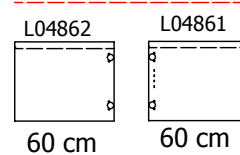

kvik 

Check out easy
mounting of you bath

DBU4800

Front without integrated handle

80 cm

100 cm

120 cm

Front with integrated handle

80 cm

100 cm

120 cm

kvik 

Check out easy
mounting of you bath

DBU4800

BU51*0,000 / 176

US4851,000 / KVIK