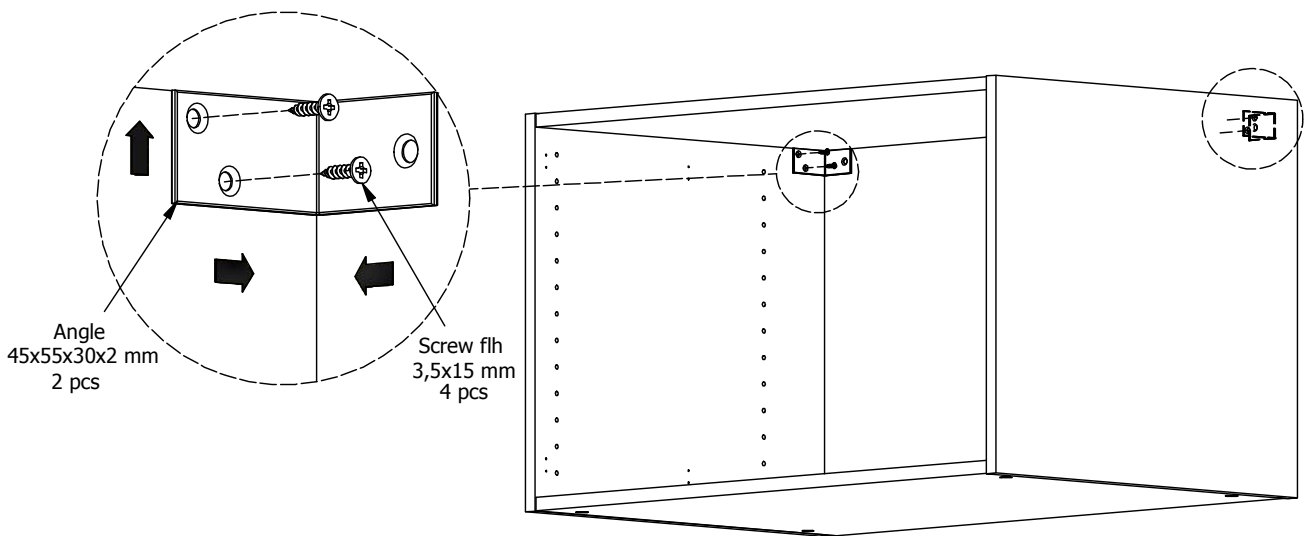

FIG.
3

FIG.
4

FIG. 7

FIG. 6