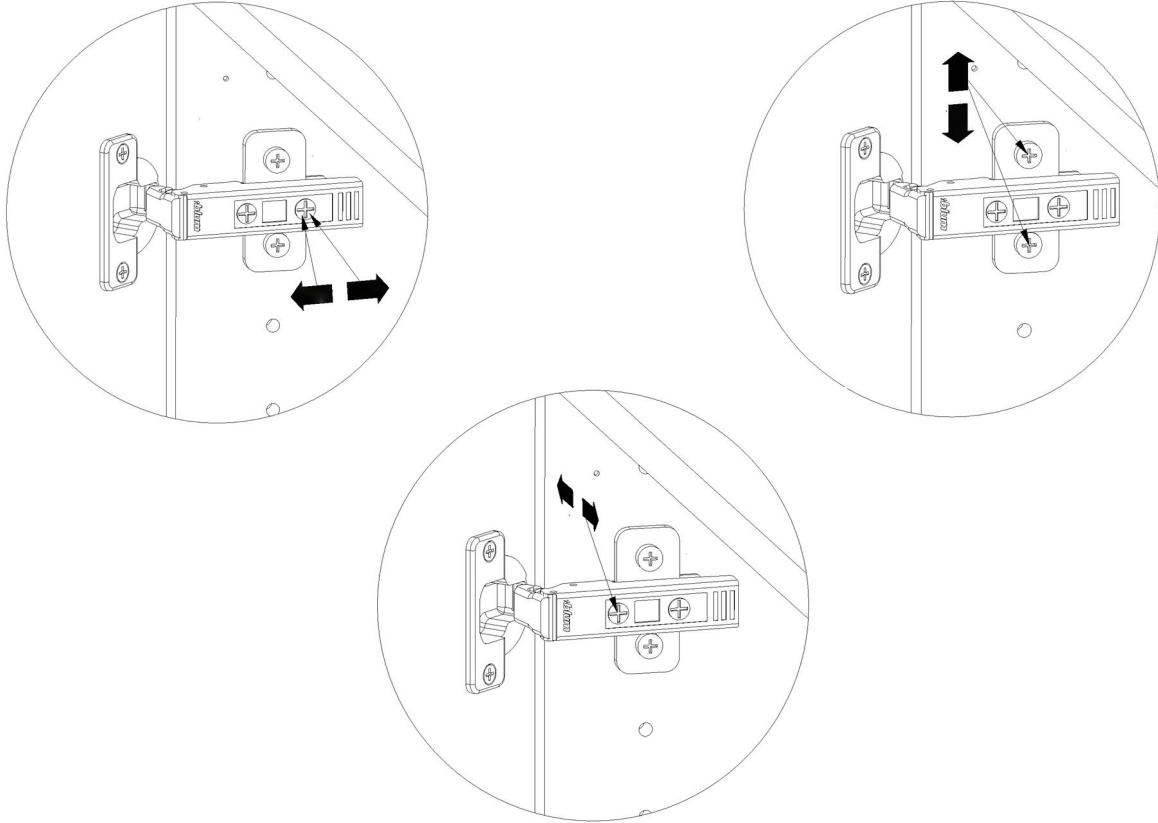

Adjustment