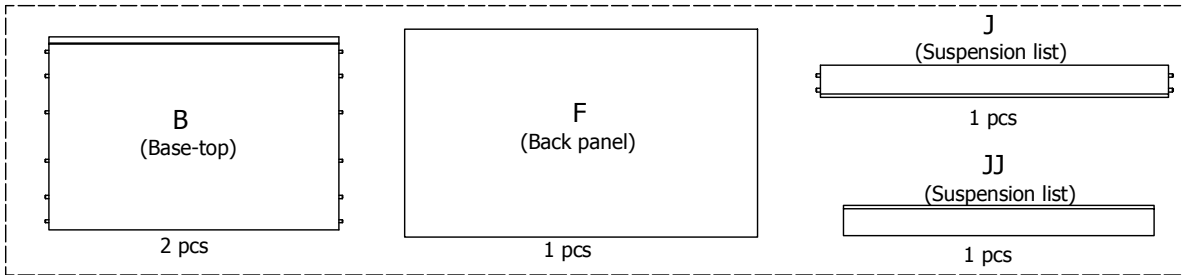

80 cm

100 cm

120 cm

kvik 

Check out easy
mounting of you bath

DBU4800

BU51*0,000 / 176

US4851,000 / KVIK