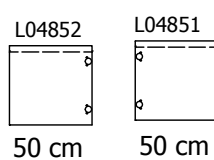

kvik 

Check out easy
mounting of you bath

DBU4800

Front without integrated handle

80 cm

100 cm

120 cm

Front with integrated handle

80 cm

100 cm

120 cm

kvik 

Check out easy
mounting of you bath

DBU4800

BU51*0,000 / 176

US4851,000 / KVIK