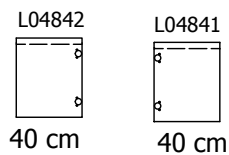

kvik 

Check out easy
mounting of you bath

DBU4800

Front without integrated handle

80 cm

100 cm

120 cm

Front with integrated handle

80 cm

100 cm

120 cm

kvik 

Check out easy
mounting of you bath

DBU4800

BU51*0,000 / 176

US4851,000 / KVIK