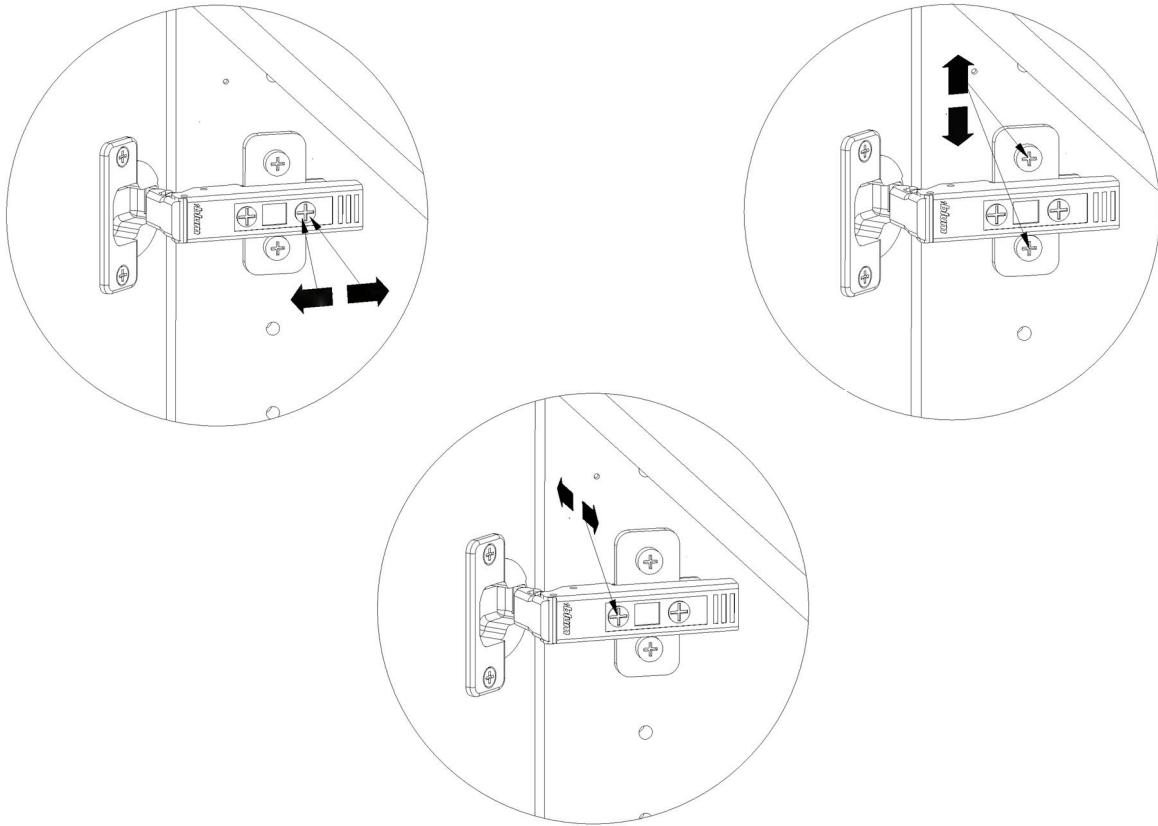

kvik

DBU4800

Check out easy
mounting of you bath

Front without integrated handle

Front with integrated handle

kvik

DBU4800

Check out easy
mounting of you bath

FIG. 6

FIG. 7

FIG. 8

Adjustment

Installation, please read instruction SV12224