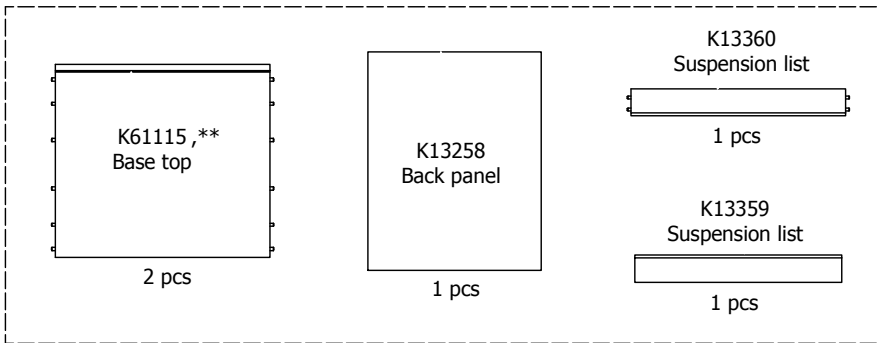

BU5160,000 / 176