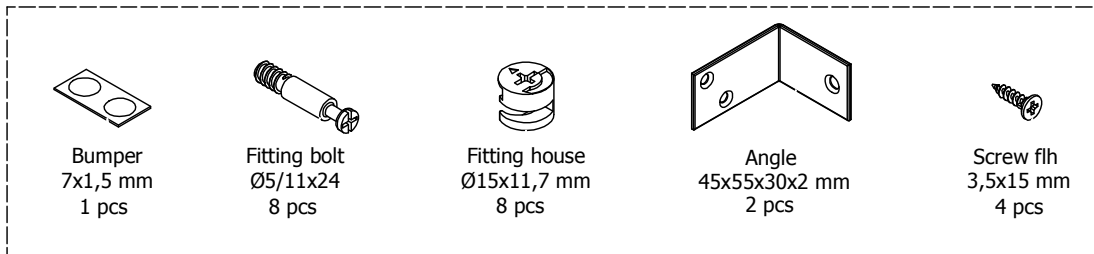

FIG. 1

BP00250-BP00260