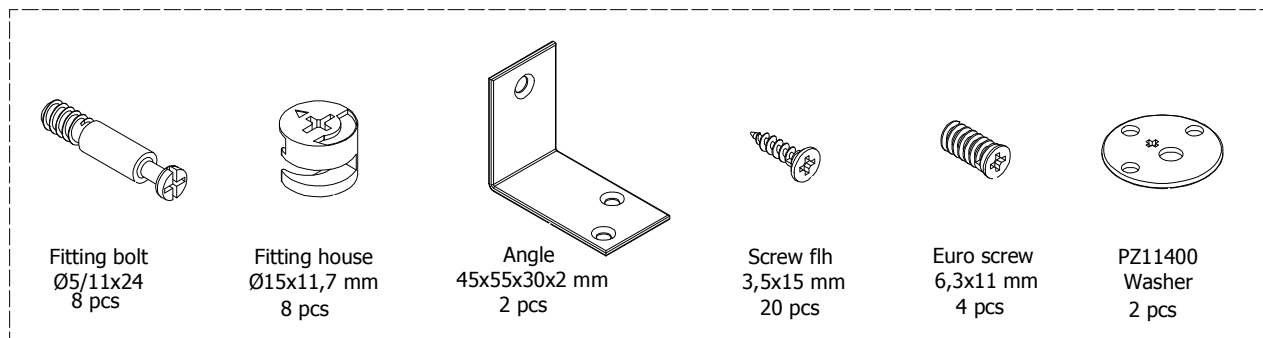

kvik

DBU3232,060

Check out easy
mounting of your bath

BU5160,000

US3251,000

BP00260-BP00250-BP11400

FIG. 1

FIG. 2

FIG. 3

FIG. 4

FIG.
5

FIG.
6

FIG. 7

FIG. 8

FIG. 9

FIG. 10

BP11400 Mounting way, please read the following specification: