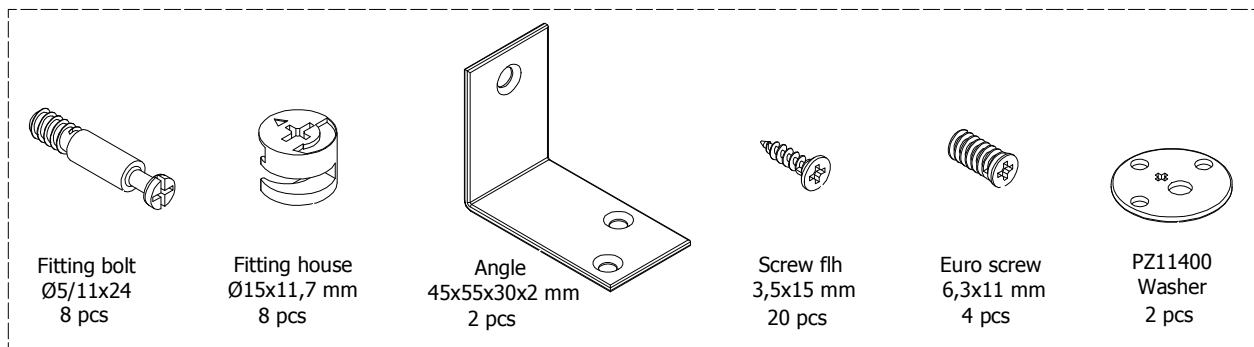

kvik

DBU3232,040

Check out easy
mounting of your bath

BU5140,000

US3251,000

BP00260-BP00250-BP11400

FIG. 1

FIG. 2

FIG. 3

FIG. 4

FIG. 5

FIG. 6

FIG. 7

FIG. 8

FIG. 9

FIG. 10

BP11400 Mounting way, please read the following specification: