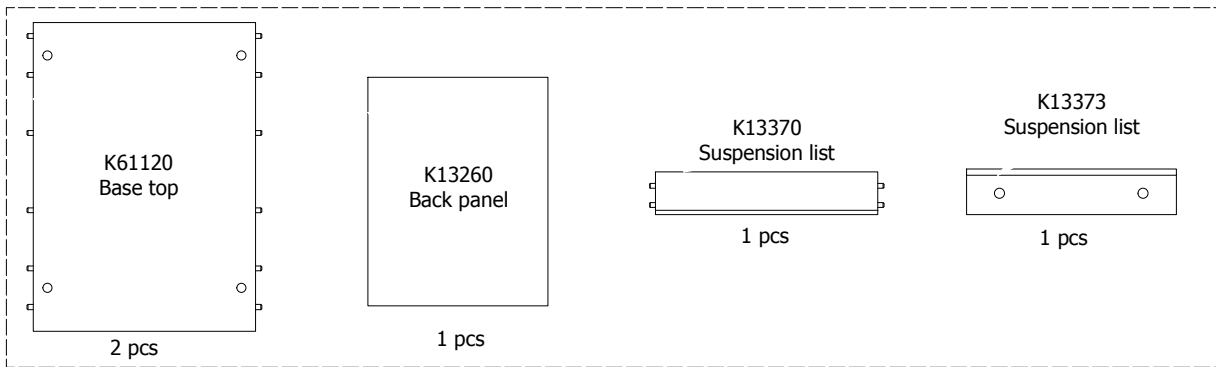

kvik

DBU3232,040

Check out easy
mounting of your bath

BU5140,000

US3251,000

BP00260-BP00250-BP11400

FIG. 1

FIG. 2

BP11400 Mounting way, please read the following specification: