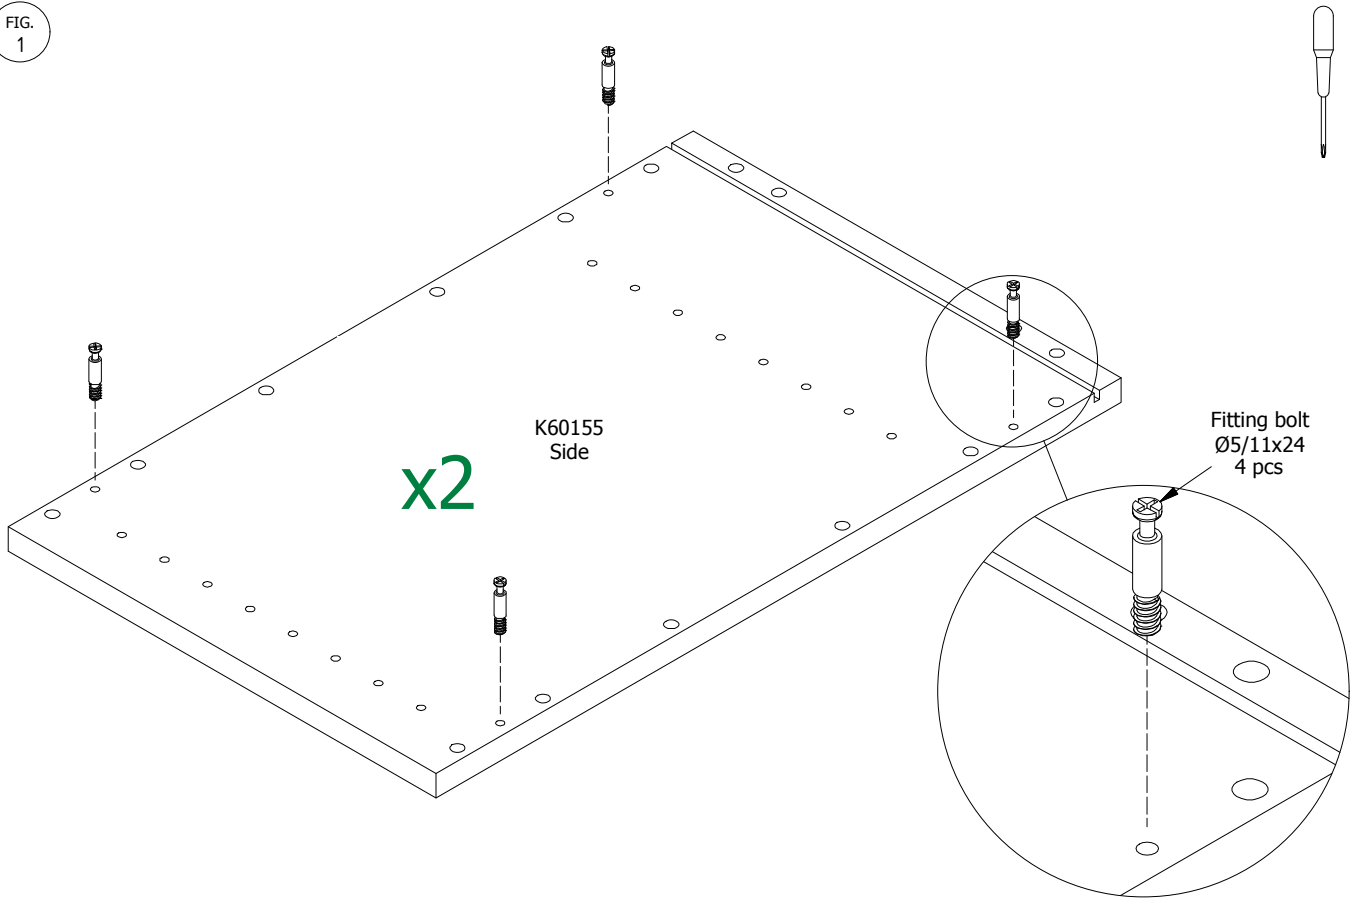

kvik 

MDBU3231,060

BU5160,000

US3251,000

Drawer slide Left
450
1 pcs

Drawer slide right
450
1 pcs

BP00260-BP00250

FIG. 1