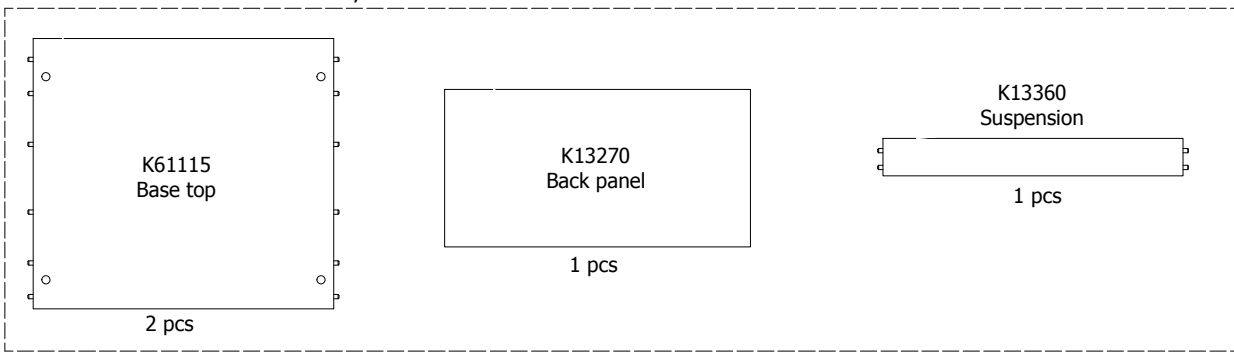

kvik 

MDBU3231,060

BU5160,000

US3251,000

Drawer slide Left
450
1 pcs

Drawer slide right
450
1 pcs

BP00260-BP00250

FIG. 1