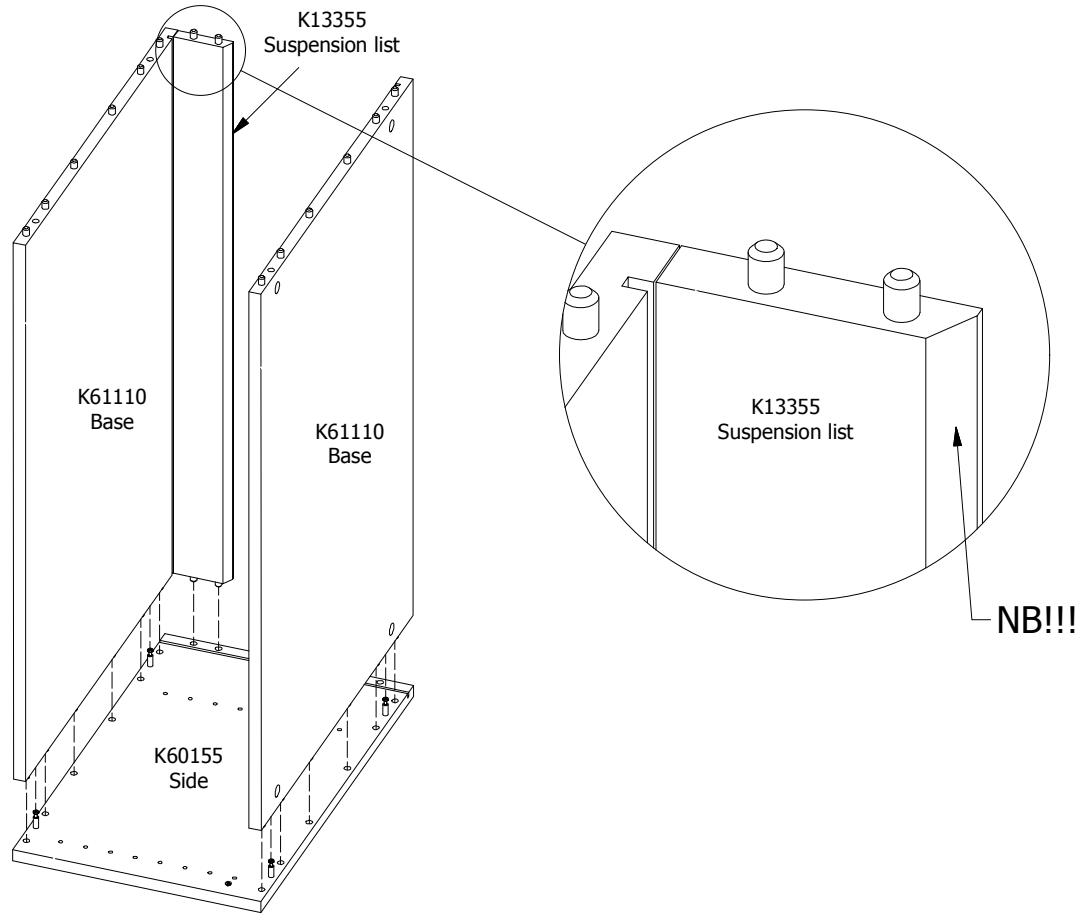

**kvik**

Check out easy  
mounting of your bath

**DBU3231,080**

**BU5180,000**

**US3251,000**

**BP00265-BP00250-BP11400**

FIG. 1

FIG. 2

FIG.  
3

FIG.  
4

FIG. 5

FIG. 6

FIG. 7

FIG. 8

FIG. 9

BP11400 Mounting way, please read the following specification: