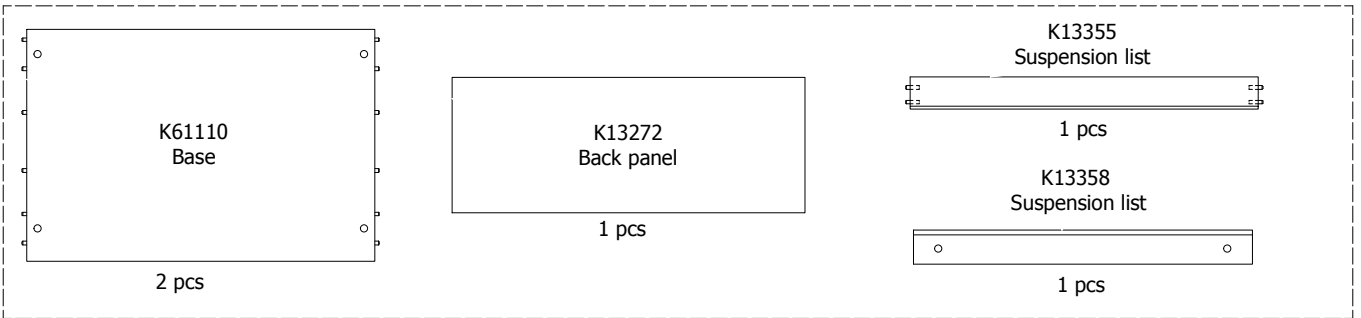

**kvik**

Check out easy  
mounting of your bath

**DBU3231,080**

**BU5180,000**

**US3251,000**

**BP00265-BP00250-BP11400**

FIG. 1

FIG. 2