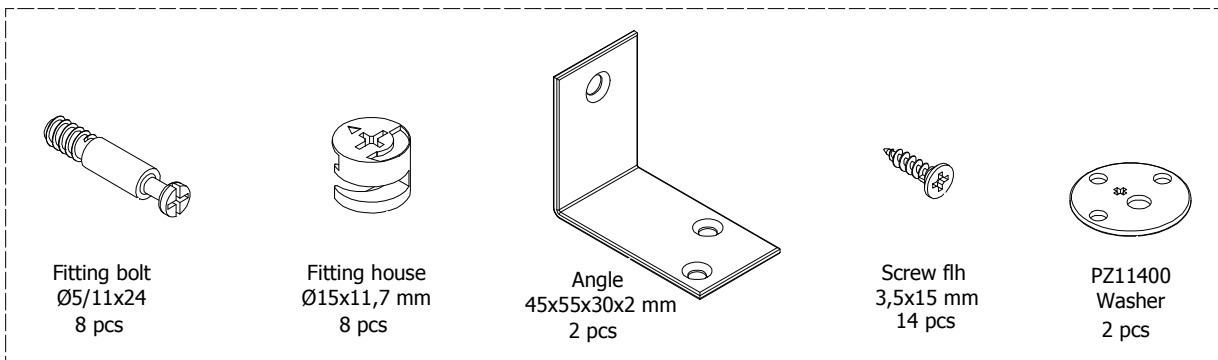

**kvik**

Check out easy  
mounting of your bath

**DBU3231,080**

**BU5180,000**

**US3251,000**

**BP00265-BP00250-BP11400**

FIG. 1

FIG. 2

FIG.  
3

FIG.  
4

FIG. 5

FIG. 6

FIG. 7

FIG. 8

FIG. 9

BP11400 Mounting way, please read the following specification: