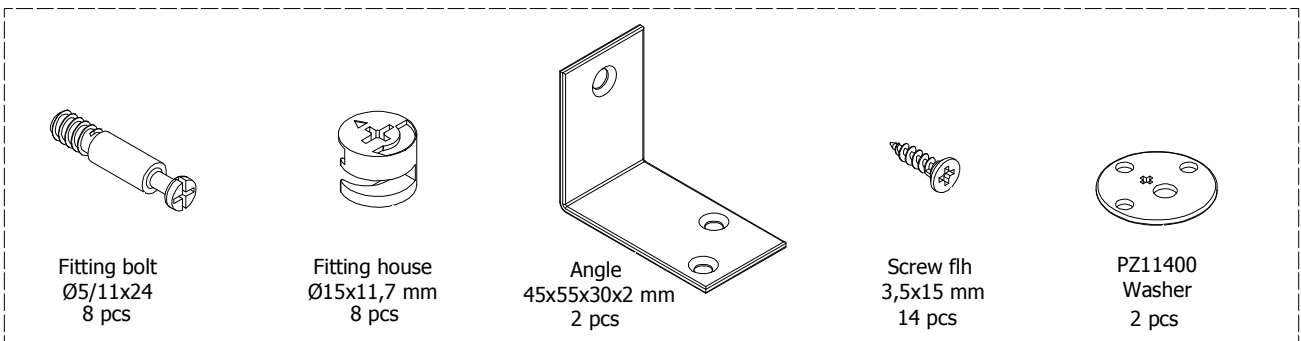

kvik

Check out easy
mounting of your bath

DBU3231,060

BU5160,000

US3251,000

BP00260-BP00250-BP11400

FIG. 1

FIG. 2

FIG.
3

FIG.
4

FIG. 5

FIG. 6

FIG. 7

FIG. 8

FIG. 9

BP11400 Mounting way, please read the following specification: