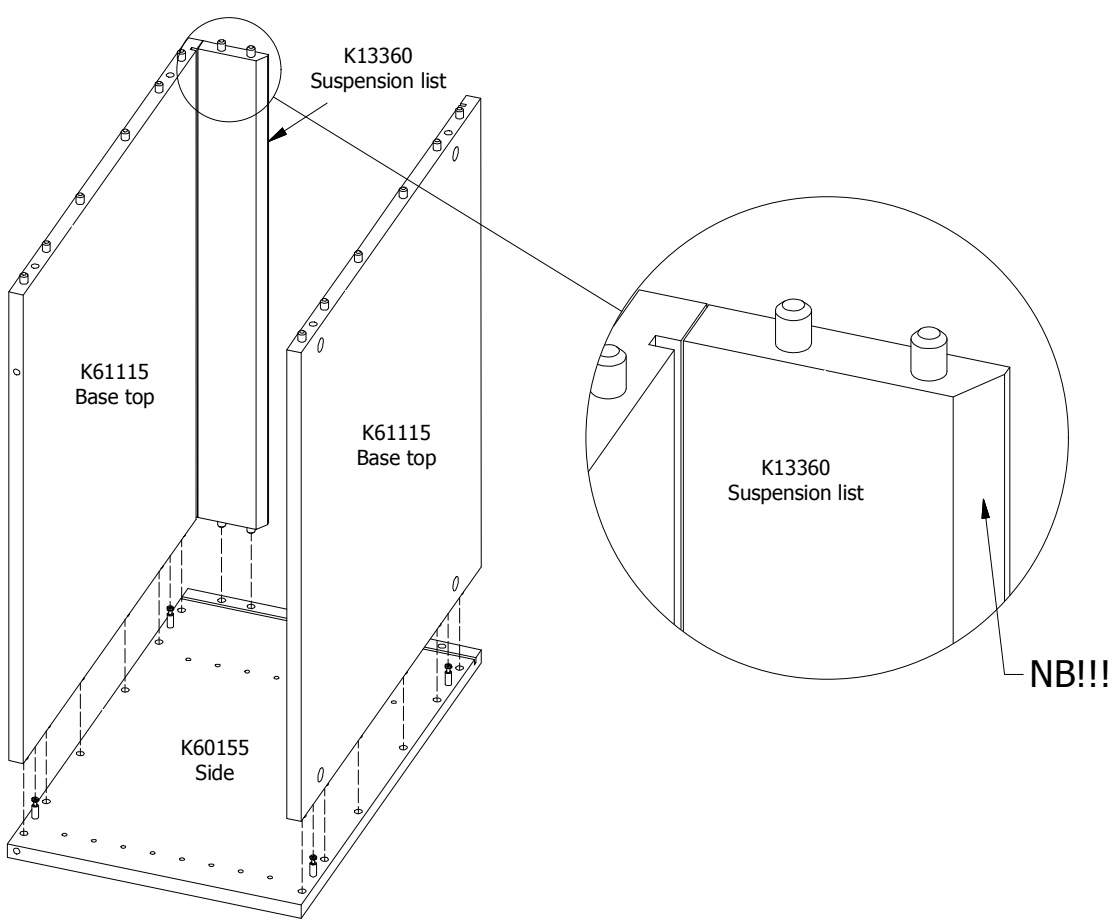

kvik

Check out easy
mounting of your bath

DBU3231,060

BU5160,000

US3251,000

BP00260-BP00250-BP11400

FIG. 1

FIG. 2

FIG.
3

FIG.
4

FIG. 5

FIG. 6

FIG. 7

FIG. 8

FIG. 9

BP11400 Mounting way, please read the following specification: