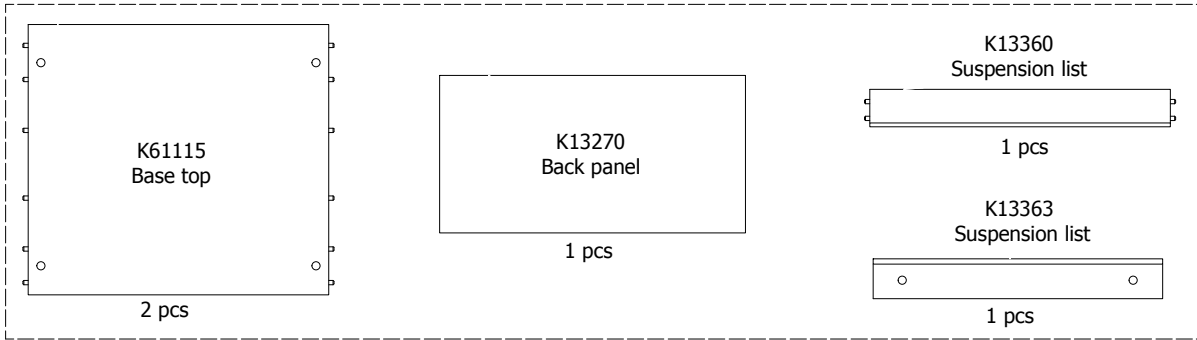

kvik

Check out easy
mounting of your bath

DBU3231,060

BU5160,000

US3251,000

BP00260-BP00250-BP11400

FIG. 1

FIG. 2