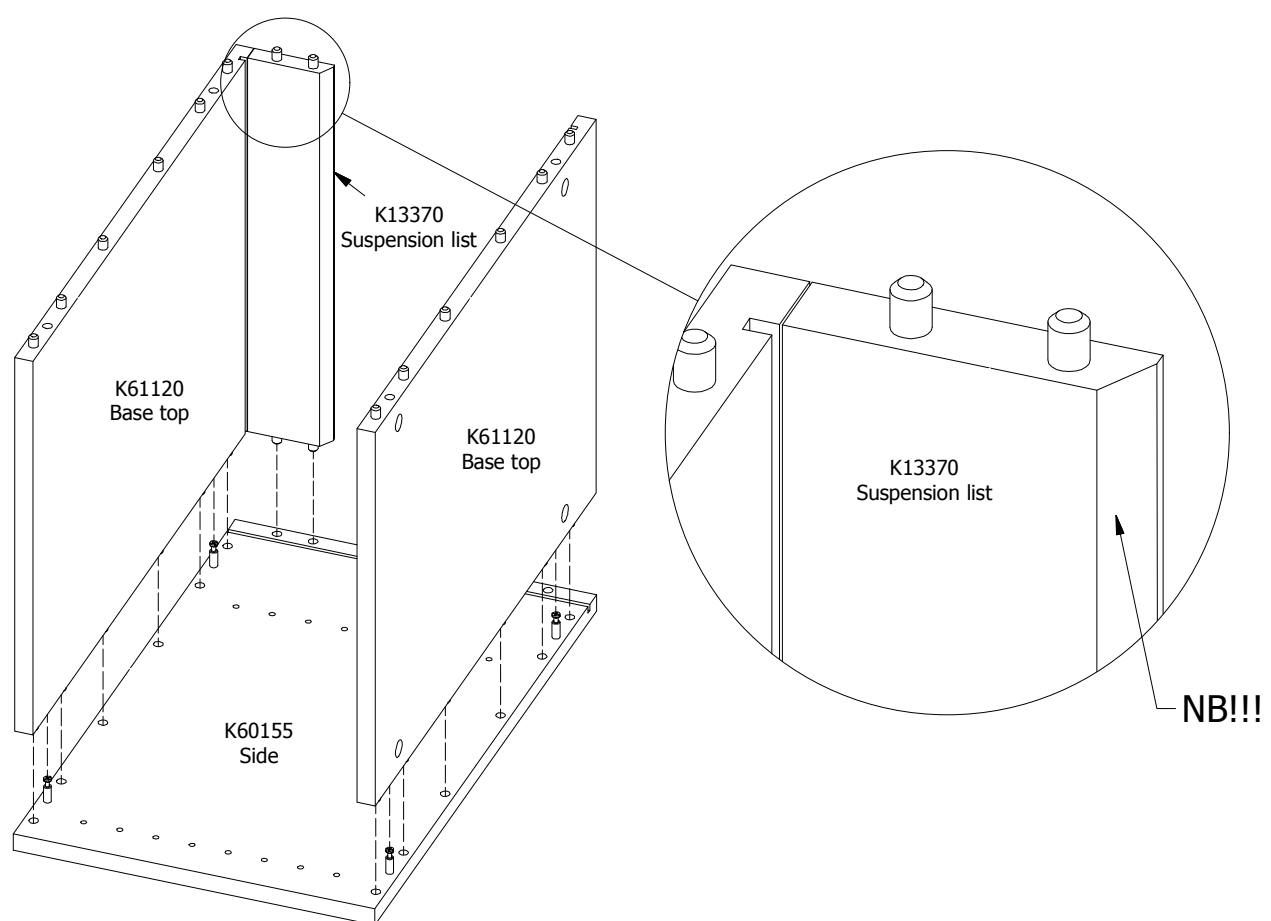

kvik

DBU3231,040

Check out easy
mounting of your bath

BU5140,000

US3251,000

BP00260-BP00250-BP11400

FIG. 1

FIG. 2

FIG.
3

FIG.
4

FIG. 5

FIG. 6

FIG. 7

FIG. 8

FIG. 9

BP11400 Mounting way, please read the following specification: