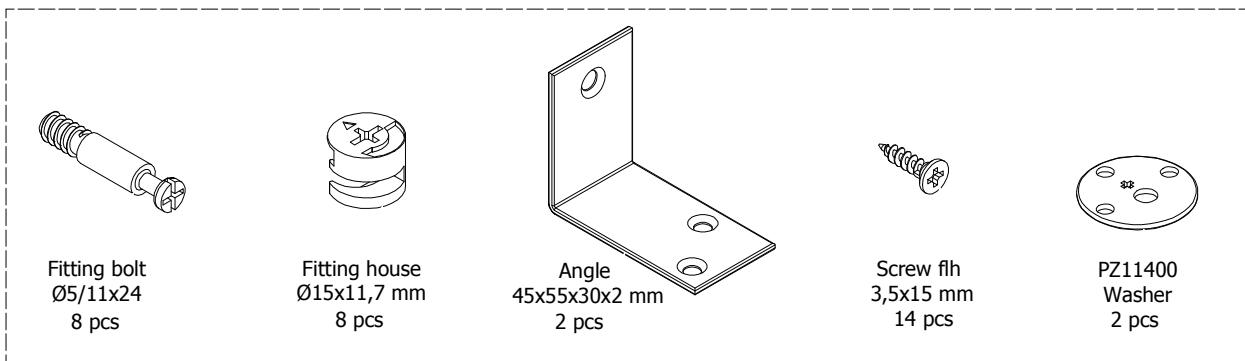

kvik

DBU3231,040

Check out easy
mounting of your bath

BU5140,000

US3251,000

BP00260-BP00250-BP11400

FIG. 1

FIG. 2

FIG.
3

FIG.
4

FIG. 5

FIG. 6

FIG. 7

FIG. 8

FIG. 9

BP11400 Mounting way, please read the following specification: