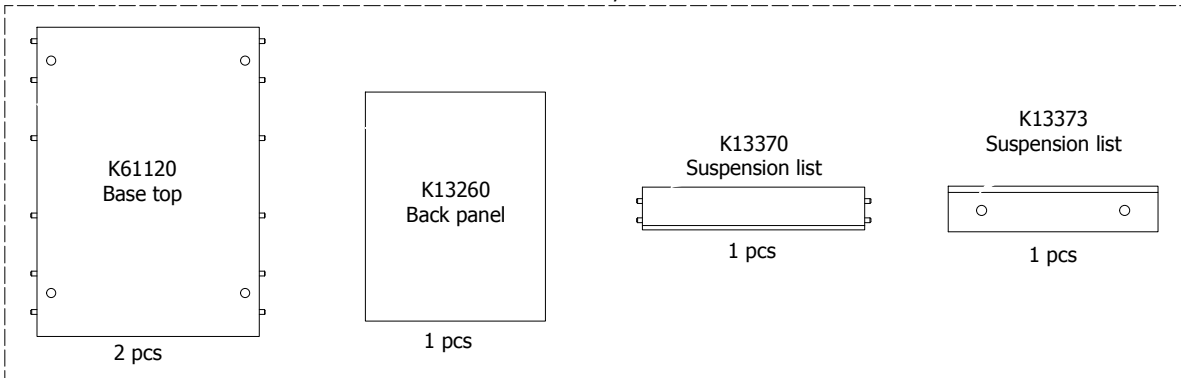

kvik

DBU3231,040

Check out easy
mounting of your bath

BU5140,000

US3251,000

BP00260-BP00250-BP11400

FIG. 1

FIG. 2

FIG.
3

FIG.
4

FIG. 5

FIG. 6

FIG. 7

FIG. 8

FIG. 9

BP11400 Mounting way, please read the following specification: