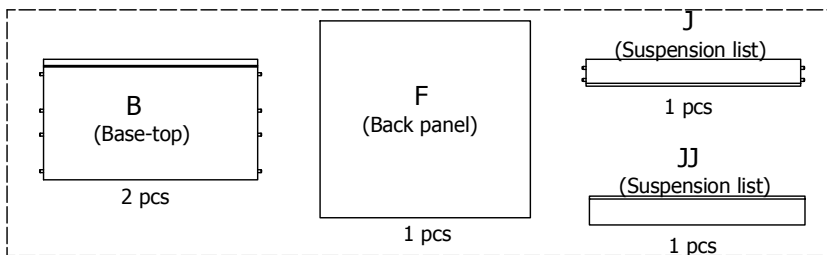

kvik

Check out easy
mounting of you bath

DBS6422

FR62,***,000 / 176