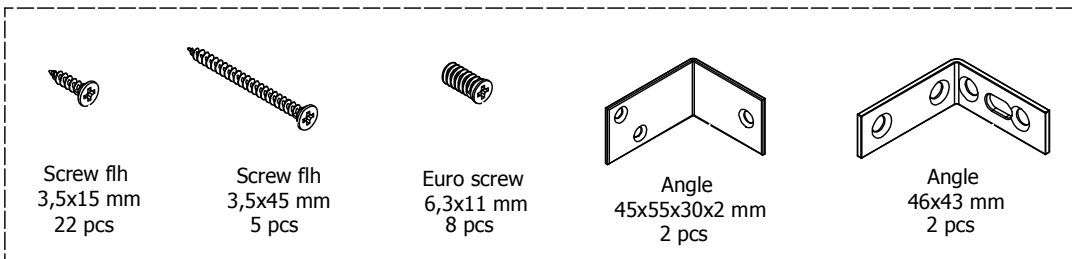

FIG. 1 Side Left

BP00205-BP00250-BP00340