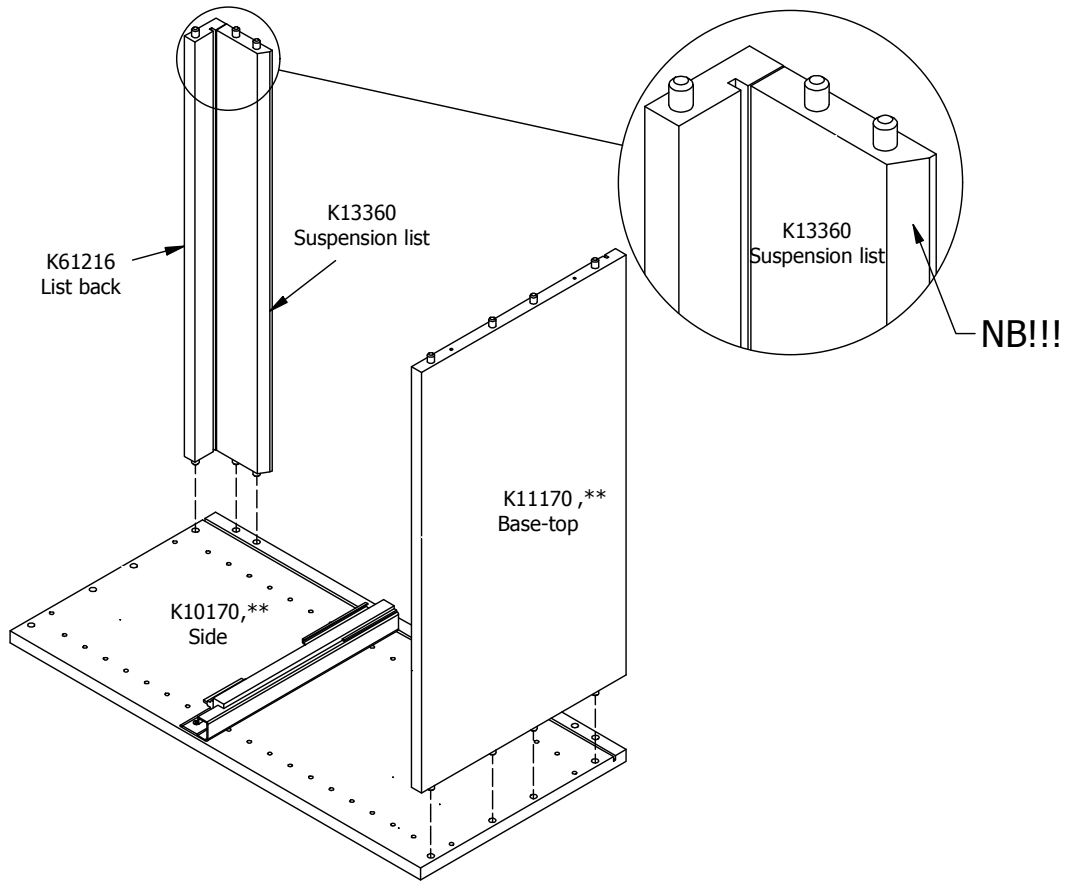

DBS6421

Sink cut out

FR62,060,000 / 176

OS6432,000 / KVIK

BP00205-BP00250-BP00340

FIG. 1 Side Left

FIG. 2 Side Right

FIG. 3