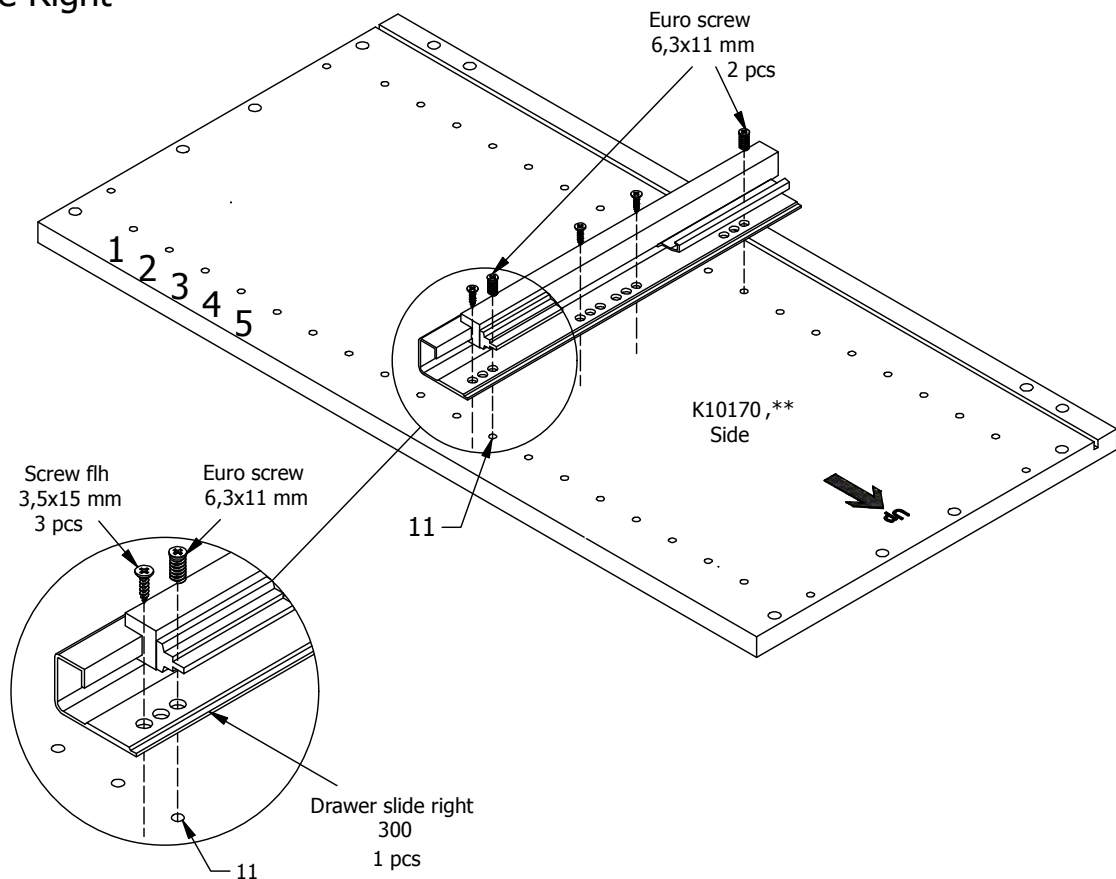

DBS6421

Sink cut out

FR62,060,000 / 176

OS6432,000 / KVIK

BP00205-BP00250-BP00340

FIG. 1 Side Left

FIG. 2 Side Right

FIG. 3