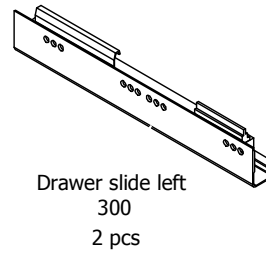

OS6432,000 / KVIK