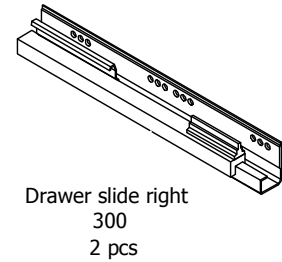

OS6432,000 / KVIK