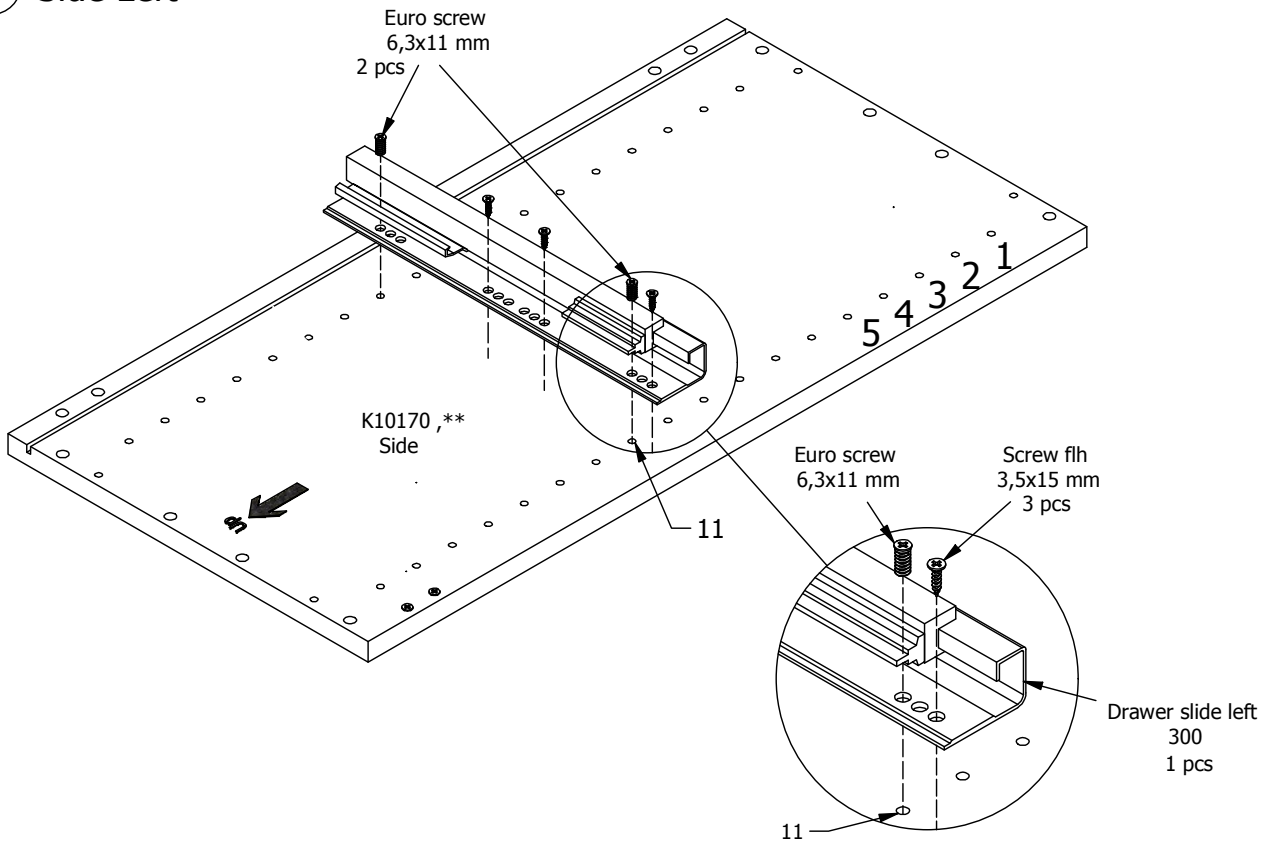

DBS6421

Sink cut out

FR62,060,000 / 176

OS6432,000 / KVIK

BP00205-BP00250-BP00340

FIG. 1 Side Left

FIG. 2 Side Right

FIG. 3