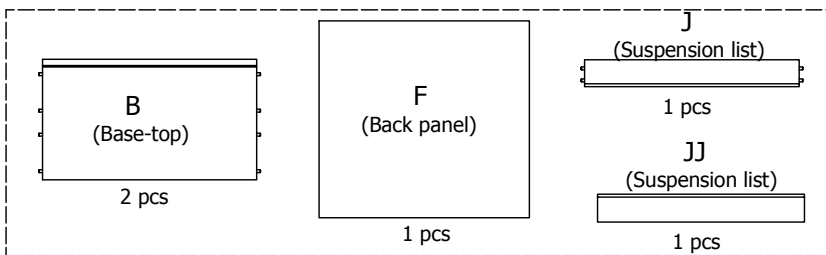

kvik

Check out easy
mounting of you bath

DBS6420

FR62,***,000 / 176