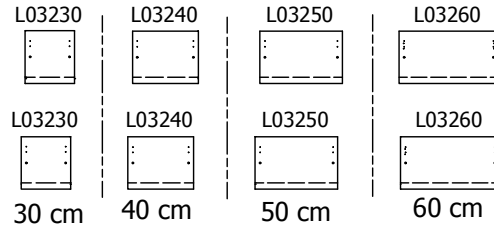

Front with integrated handle