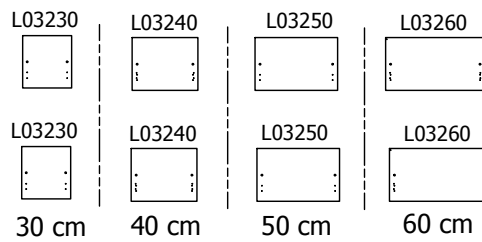

Front without integrated handle