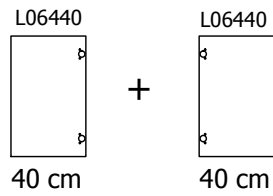

kvik

Check out easy
mounting of you bath

DBS6417

Front without integrated handle

80 cm

Front with integrated handle

80 cm

kvik