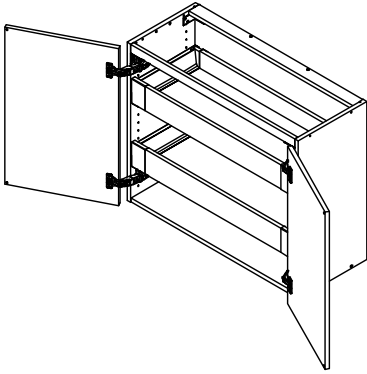

kvik

Check out easy
mounting of you bath

DBS6417

Front without integrated handle

80 cm

Front with integrated handle

80 cm

kvik

Check out easy mounting of you bath

DBS6417

FR62,080,000 / 176

OS6432,000 / KVIK

Drawer slide left
300
2 pcs

Drawer slide right
300
2 pcs

BP00417
Mounting plate
4 pcs

K15355
Hinge 155 degrees
4 pcs