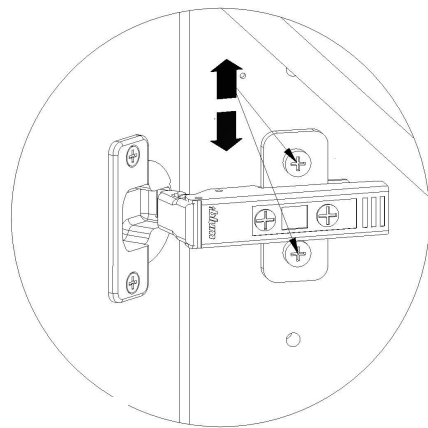

kvik

Check out easy
mounting of you bath

DBS6417

Front without integrated handle

80 cm

Front with integrated handle

80 cm

kvik

FIG. 8

FIG. 9

FIG. 10

FIG. 11

Left

Right

FIG.
12

Installation, please read instruction SV12224