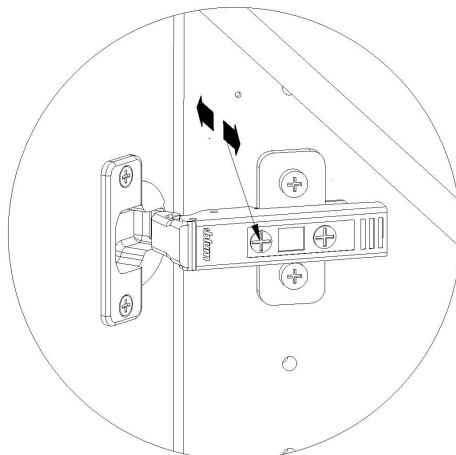

kvik

Check out easy
mounting of you bath

DBS6417

Front without integrated handle

80 cm

Front with integrated handle

80 cm

kvik

FIG. 8

FIG. 9

FIG. 10

FIG. 11

Left

Right

FIG.
12

Installation, please read instruction SV12224