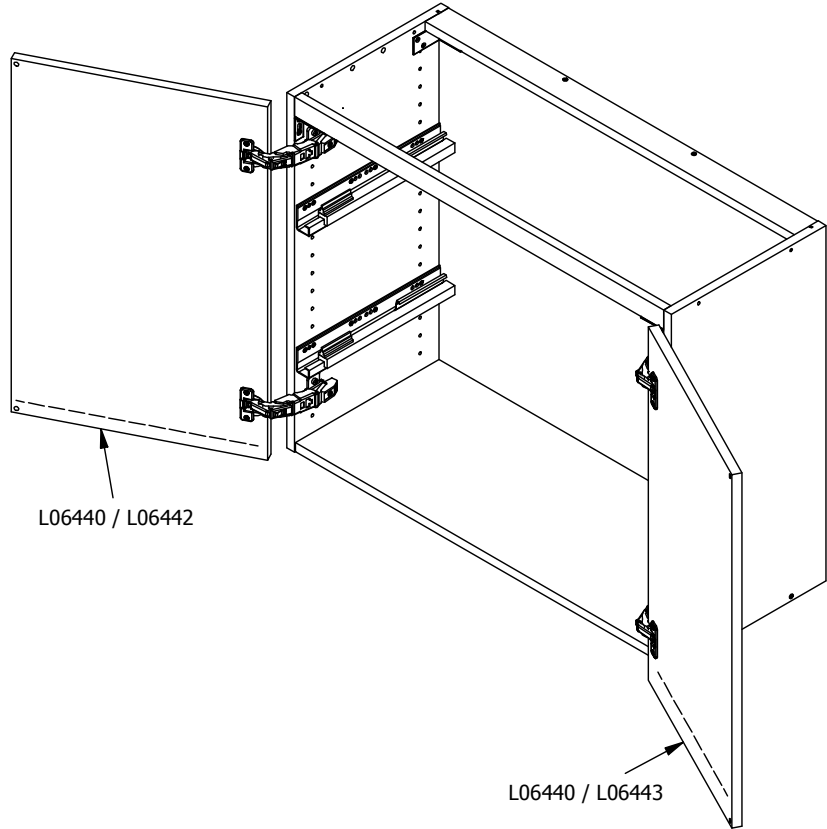

kvik

Check out easy
mounting of you bath

DBS6417

Front without integrated handle

80 cm

Front with integrated handle

80 cm

kvik

FIG. 8

FIG. 9

FIG. 10

FIG. 11

Left

Right

FIG.
12

Installation, please read instruction SV12224