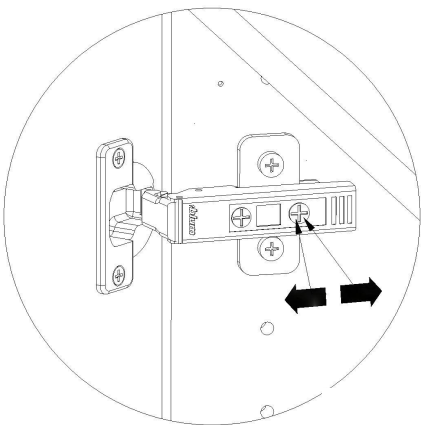

kvik

Check out easy
mounting of you bath

DBS6417

Front without integrated handle

80 cm

Front with integrated handle

80 cm

kvik

FIG. 8

FIG. 9

FIG. 10

FIG. 11

Left

Right

FIG.
12

Installation, please read instruction SV12224