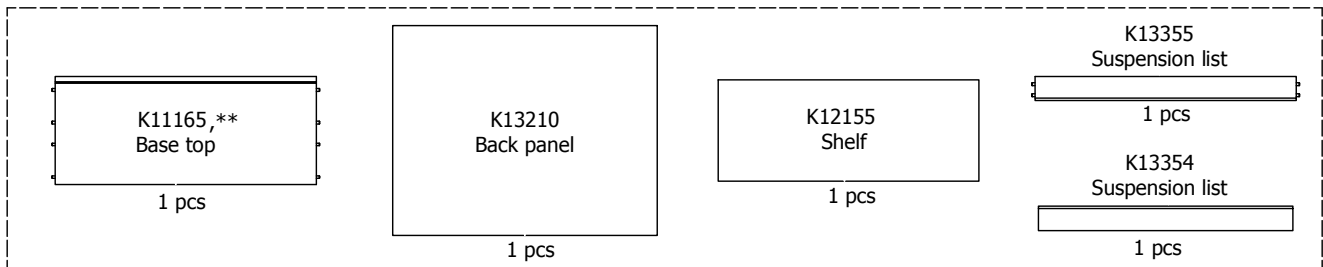

kvik

Check out easy mounting of you bath

DBS6417

FR62,080,000 / 176

OS6432,000 / KVIK