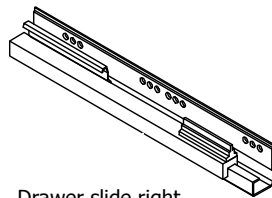

kvik

Check out easy
mounting of you bath

DBS6417

Front without integrated handle

80 cm

Front with integrated handle

80 cm

kvik

Check out easy mounting of you bath

DBS6417

FR62,080,000 / 176

OS6432,000 / KVIK

Drawer slide left
300
2 pcs

Drawer slide right
300
2 pcs

BP00417
Mounting plate
4 pcs

K15355
Hinge 155 degrees
4 pcs