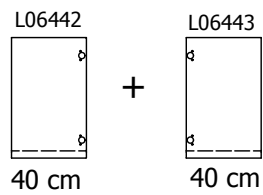

kvik

Check out easy
mounting of you bath

DBS6417

Front without integrated handle

80 cm

Front with integrated handle

80 cm

kvik