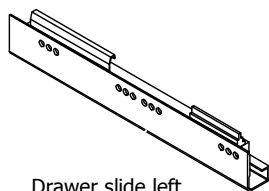

OS6432,000 / KVIK

Drawer slide left
300
2 pcs