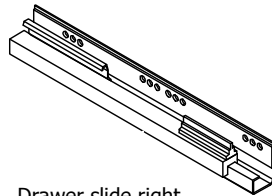

Drawer slide right
300

2 pcs

BP00417
Mounting plate

2 pcs

K15355
Hinge 155 degrees

2 pcs

BP00205-BP00250-BP00340

Bumper
7x1,5 mm
2 pcs