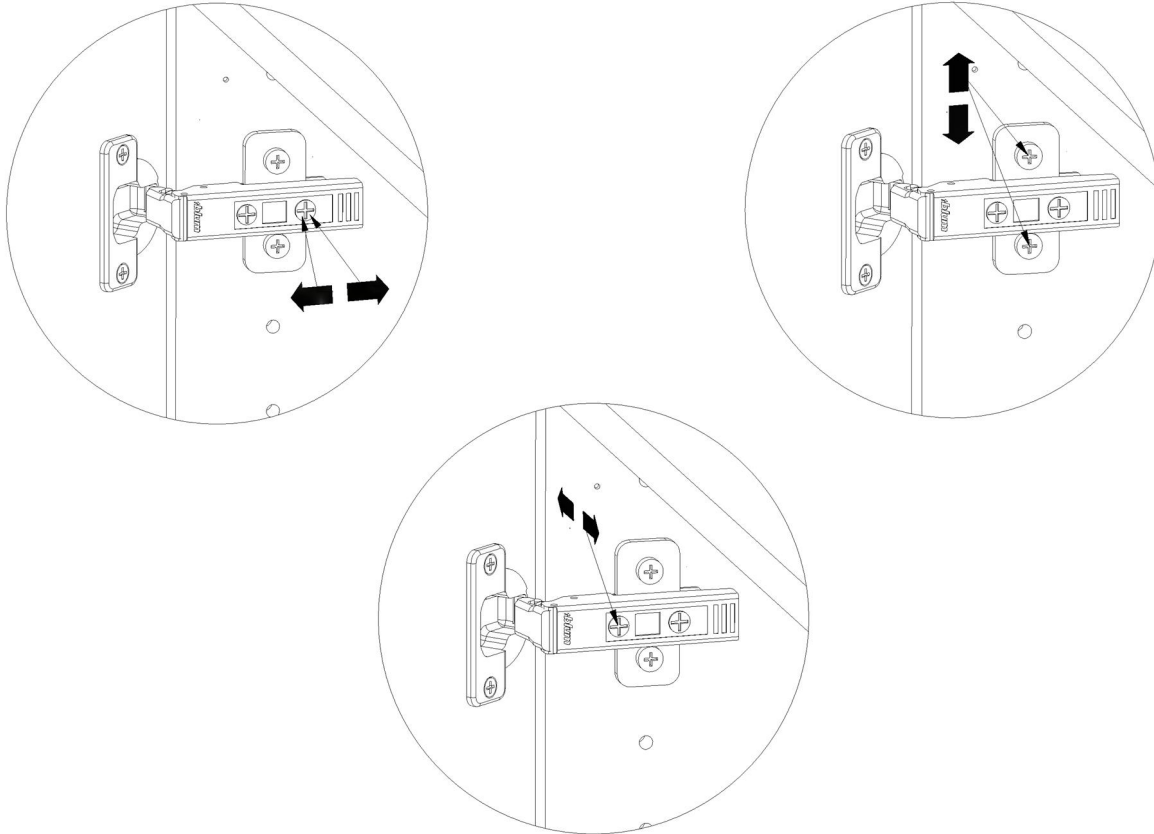

kvik

Check out easy mounting of you bath

DBS6417

Front without integrated handle

Front with integrated handle

kvik

Check out easy
mounting of you bath

DBS6417

Screw flh
3,5x15 mm
20 pcs

Screw flh
3,5x45 mm
5 pcs

Euro screw
6,3x11 mm
12 pcs

Angle
45x55x30x2 mm
2 pcs

Angle
46x43 mm
2 pcs

FIG. 1 Side Left

FIG. 2 Side Right

FIG. 3

FIG. 4

FIG. 5

FIG. 6

FIG. 7

FIG. 8

FIG. 9

FIG. 10

FIG. 11

FIG. 12

Adjustment

FIG. 13

Installation, please read instruction SV12224