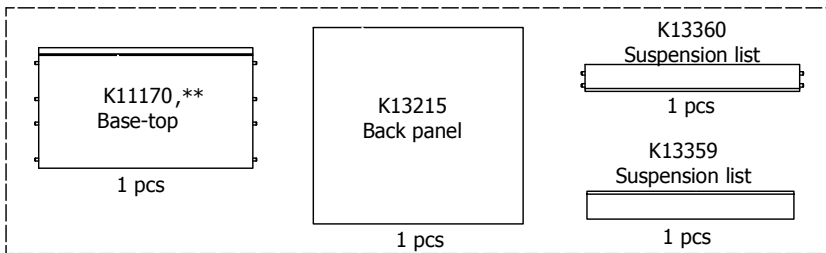

kvik

Check out easy
mounting of you bath

DBS6417

FR62,060,000 / 176

OS6432,000 / KVIK

1 pcs