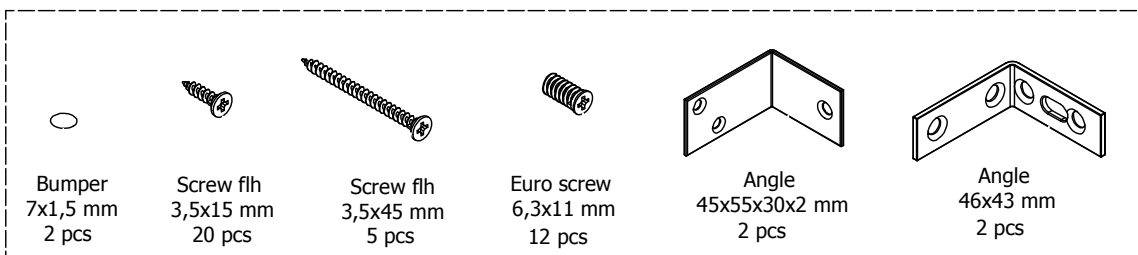

Drawer slide right
300

2 pcs

BP00417
Mounting plate

2 pcs

K15355
Hinge 155 degrees

2 pcs

BP00205-BP00250-BP00340

Bumper
7x1,5 mm
2 pcs

Screw flh
3,5x15 mm
20 pcs

Screw flh
3,5x45 mm
5 pcs

Euro screw
6,3x11 mm
12 pcs

Angle
45x55x30x2 mm
2 pcs

Angle
46x43 mm
2 pcs

FIG. 1 Side Left

FIG. 2 Side Right

FIG. 3