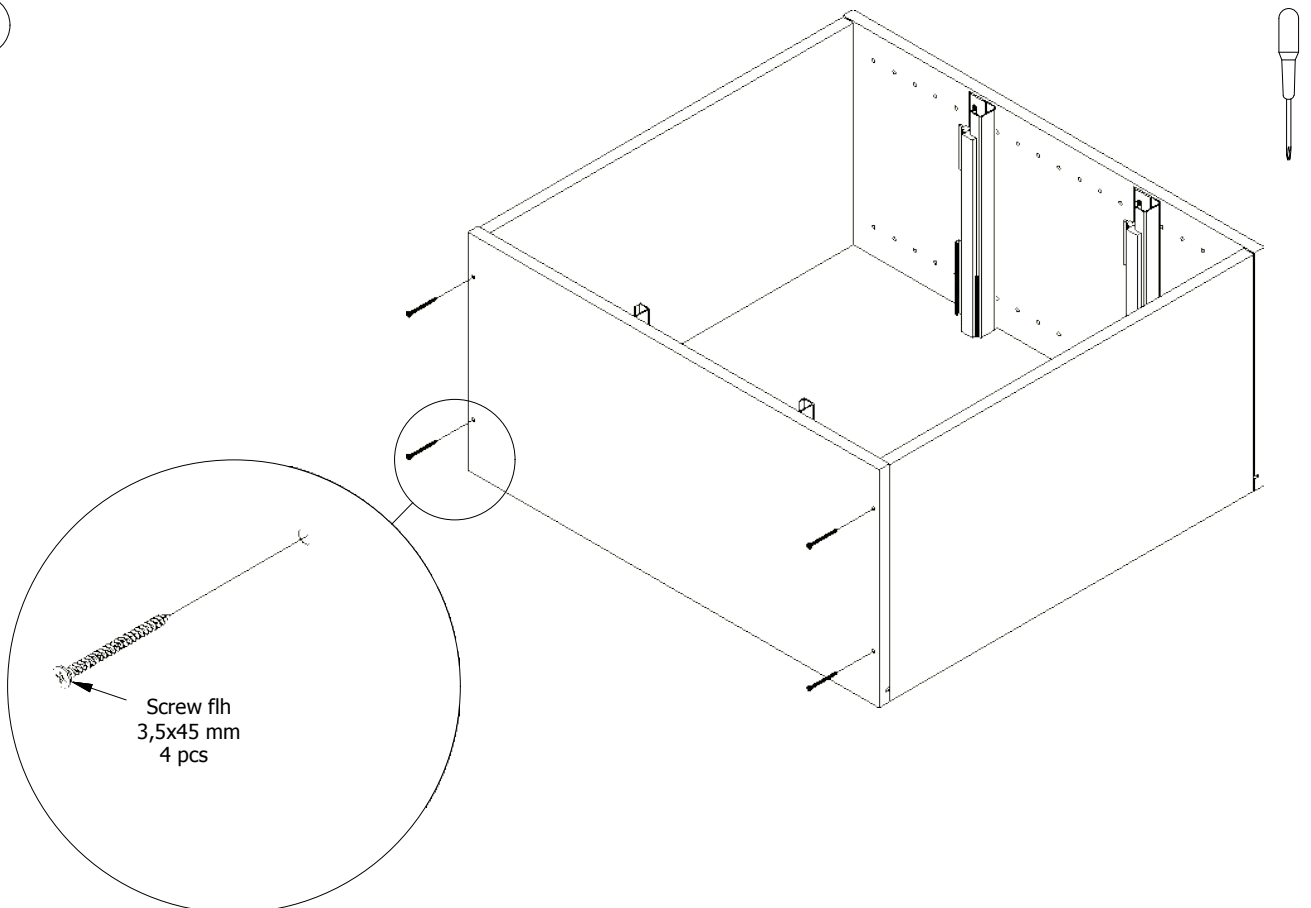

FIG. 3

FIG. 4

FIG. 6