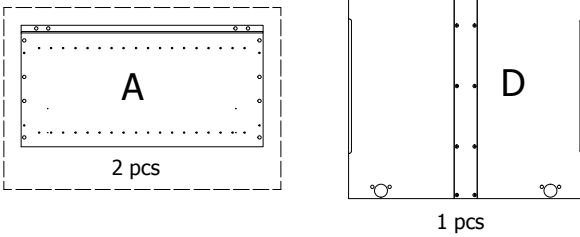

kvik 

MDBS6414,060-040

FR62,060(/040),000 / 176

OS6432,000 / KVIK

Drawer slide left
300mm
2 pcs

Drawer slide right
300mm
2 pcs

BP00417
Mounting plate
2 pcs

K15355
Hinge 155 degrees
2 pcs