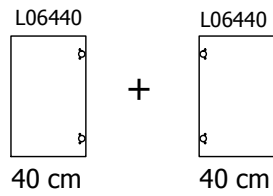

kvik

DBS6414

Check out easy  
mounting of you bath

Front without integrated handle

80 cm

Front with integrated handle

80 cm

**kvik** 