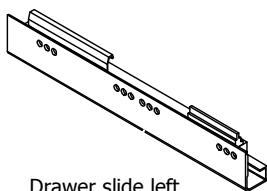

OS6432,000 / KVIK

Drawer slide left
300
2 pcs