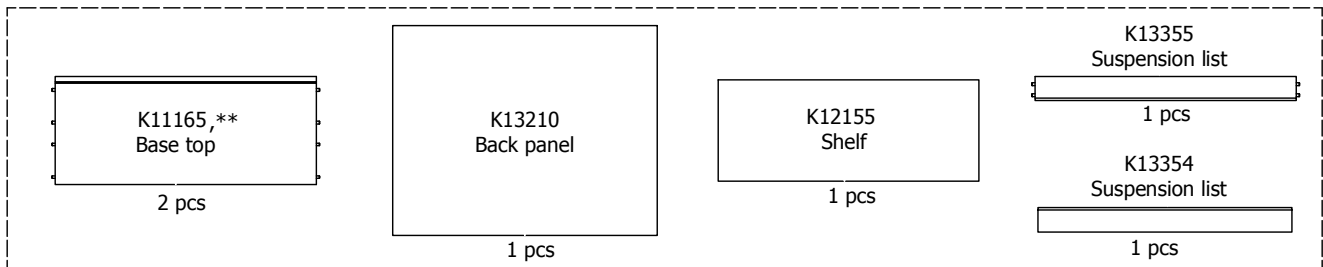

kvik

DBS6414

Check out easy  
mounting of you bath

Front without integrated handle

80 cm

Front with integrated handle

80 cm

**kvik** 

Check out easy  
mounting of you bath

**DBS6414**

FR62,080,000 / 176

OS6432,000 / KVIK

Drawer slide left  
300  
2 pcs

Drawer slide right  
300  
2 pcs

BP00417  
Mounting plate  
4 pcs

K15355  
Hinge 155 degrees  
4 pcs