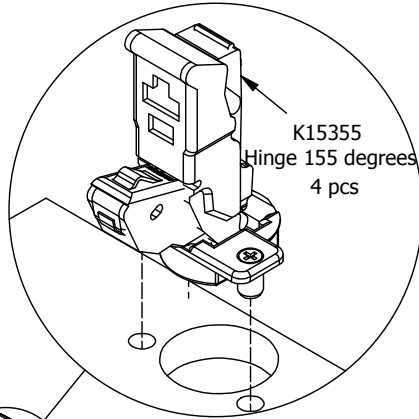

BP00417
Mounting plate
4 pcs

Bumper
7x1,5 mm

L0644*
Door

Bumper
7x1,5 mm

L0644*
Door