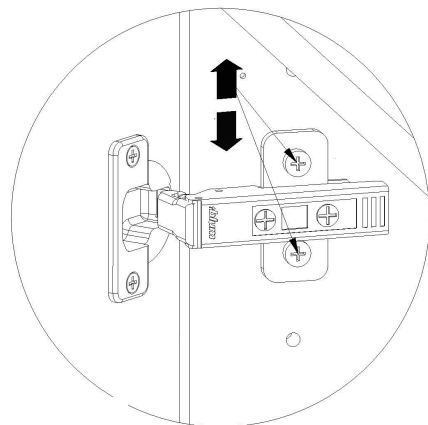

kvik

DBS6414

Check out easy  
mounting of you bath

Front without integrated handle

80 cm

Front with integrated handle

80 cm

**kvik** 

Right

FIG.  
10

Installation, please read instruction SV12224