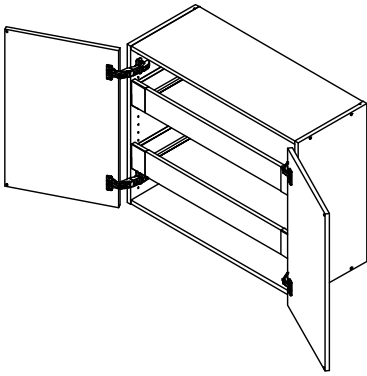

kvik

DBS6414

Check out easy  
mounting of you bath

Front without integrated handle

80 cm

Front with integrated handle

80 cm

**kvik** 

Check out easy  
mounting of you bath

**DBS6414**

FR62,080,000 / 176

OS6432,000 / KVIK

Drawer slide left  
300  
2 pcs

Drawer slide right  
300  
2 pcs

BP00417  
Mounting plate  
4 pcs

K15355  
Hinge 155 degrees  
4 pcs