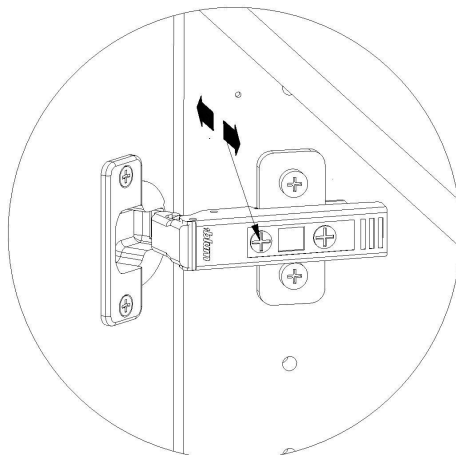

kvik

DBS6414

Check out easy  
mounting of you bath

Front without integrated handle

80 cm

Front with integrated handle

80 cm

**kvik** 

Right

FIG.  
10

Installation, please read instruction SV12224