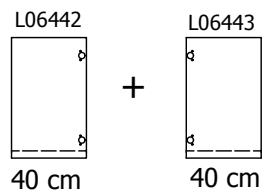

kvik

DBS6414

Check out easy  
mounting of you bath

Front without integrated handle

80 cm

Front with integrated handle

80 cm

**kvik** 

FIG. 8

BP00417  
Mounting plate  
4 pcs

Bumper  
7x1,5 mm

L0644\*  
Door

Bumper  
7x1,5 mm

L0644\*  
Door

FIG. 9

Left