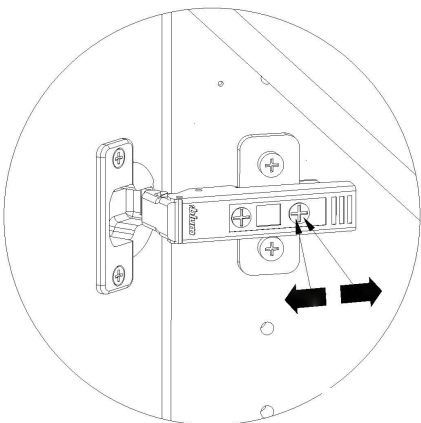

kvik

DBS6414

Check out easy  
mounting of you bath

Front without integrated handle

80 cm

Front with integrated handle

80 cm

**kvik** 

Right

FIG.  
10

Installation, please read instruction SV12224