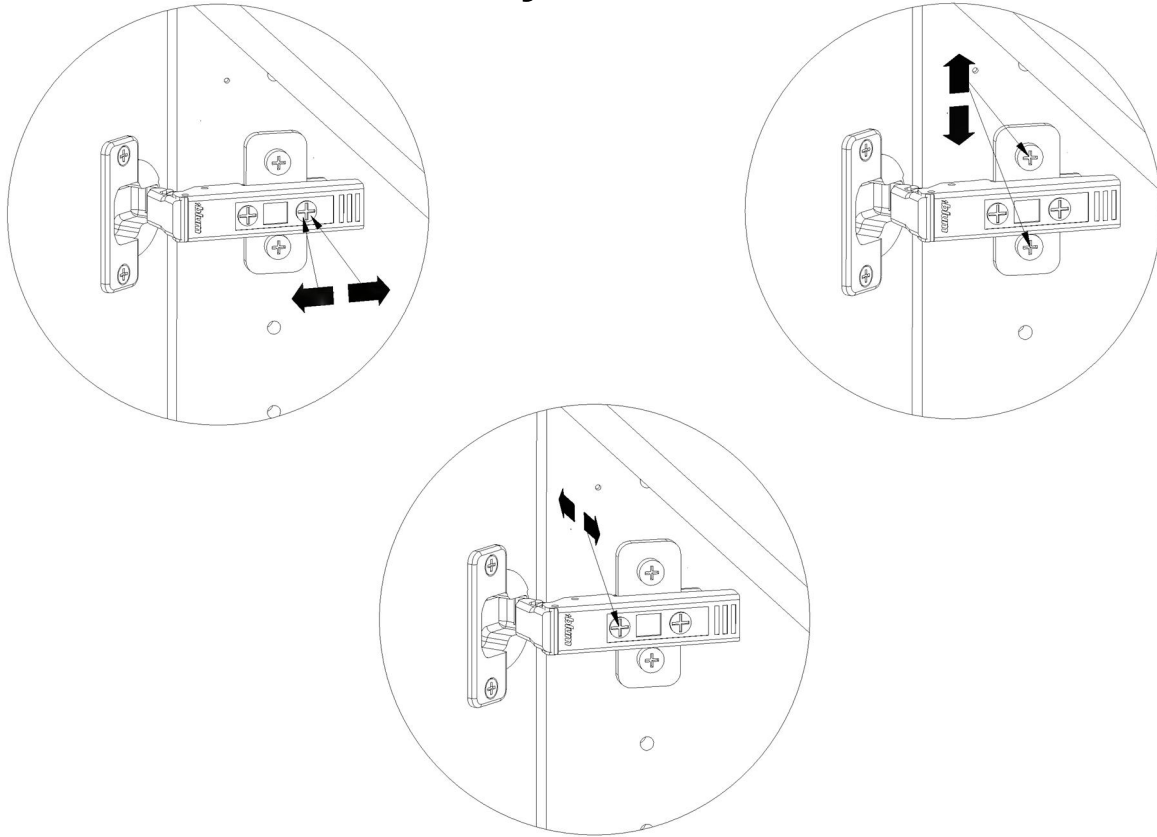

kvik

DBS6414

Check out easy
mounting of you bath

Front without integrated handle

Front with integrated handle

kvik 

DBS6414

Check out easy
mounting of you bath

FIG. 2 Side Right

FIG. 3

FIG. 4

FIG.
5

FIG.
6

FIG. 7

FIG. 8

FIG. 9

FIG. 10

Adjustment

FIG.
11

Installation, please read instruction SV12224