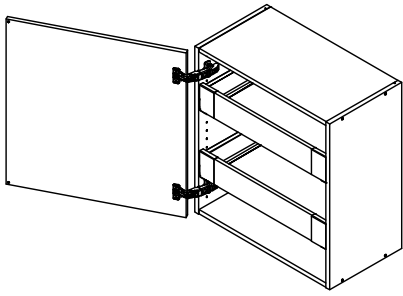

kvik

DBS6414

Check out easy
mounting of you bath

Front without integrated handle

Front with integrated handle

kvik 

DBS6414

Check out easy
mounting of you bath

FR62,***,000 / 176

OS6432,000 / KVIK

Drawer slide left
300
2 pcs

Drawer slide right
300
2 pcs

BP00417
Mounting plate
2 pcs

K15355
Hinge 155 degrees
2 pcs

BP00205-BP00250

FIG. 1 Side Left