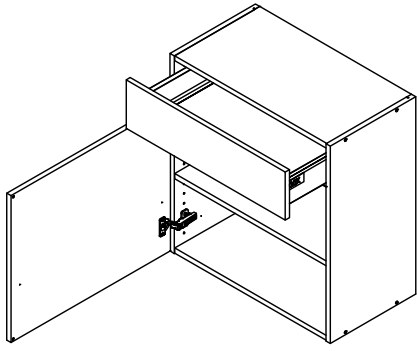

kvik 

Check out easy mounting of you bath

DBS6412

Front without integrated handle

Left	Right	 L01640	 L01650	 L01660
		 L04840	 L04850	 L04860
		40 cm	50 cm	60 cm

Front with integrated handle

Left		 L01640	 L01650	 L01660
		 L04841	 L04851	 L04861
		40 cm	50 cm	60 cm
Right		 L01640	 L01650	 L01660
		 L04842	 L04852	 L04862
		40 cm	50 cm	60 cm

kvik 

DBS6412

Check out easy
mounting of you bath

FR62,***,000 / 176

OS6432,000 / KVIK

Drawer slide left
300
1 pcs

Drawer slide right
300
1 pcs

BP00417
Mounting plate
2 pcs