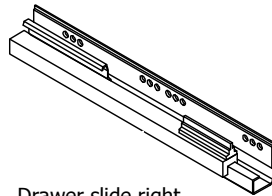

Drawer slide right
300
1 pcs