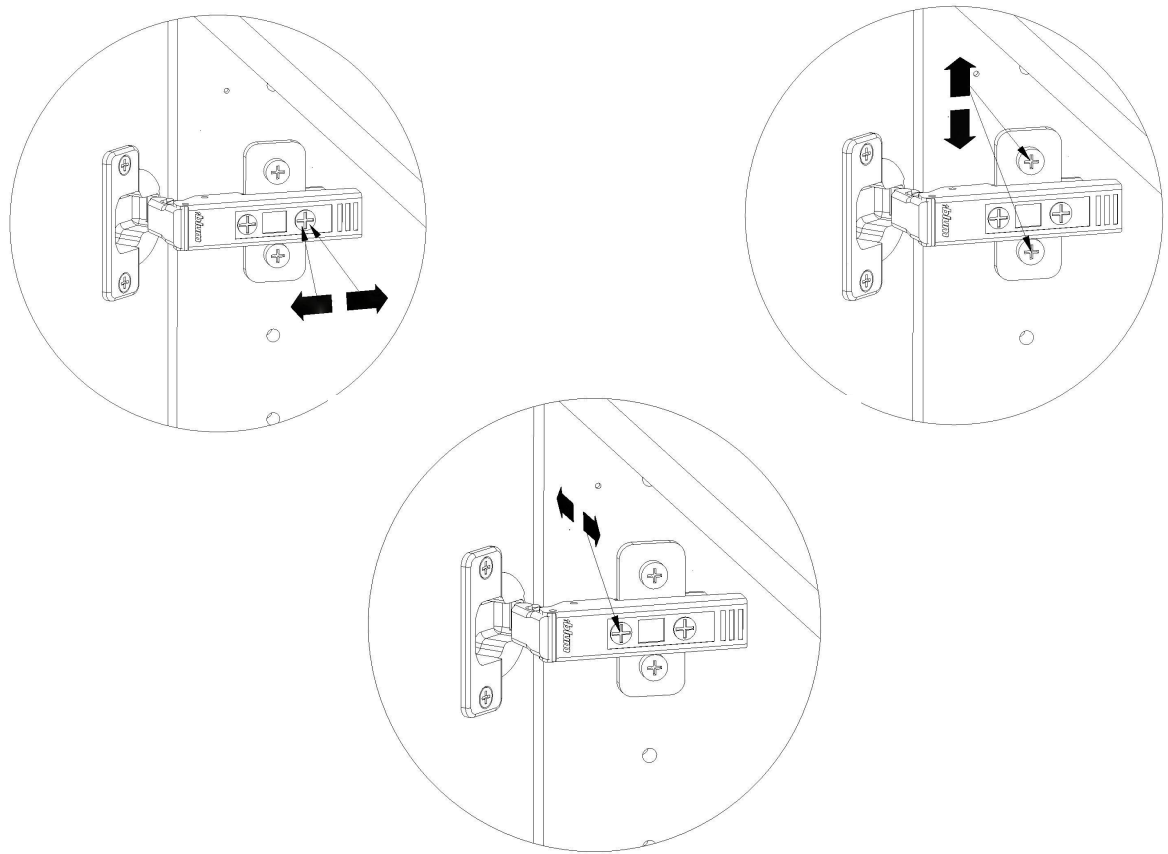

kvik 

Check out easy mounting of you bath

DBS6412

Front without integrated handle

Left	Right	 L01640	 L01650	 L01660
		 L04840	 L04850	 L04860
		40 cm	50 cm	60 cm

Front with integrated handle

Left		 L01640	 L01650	 L01660
		 L04841	 L04851	 L04861
		40 cm	50 cm	60 cm
Right		 L01640	 L01650	 L01660
		 L04842	 L04852	 L04862
		40 cm	50 cm	60 cm

BP00418
Hinge 107 degrees
2 pcs

BP00205-BP00250

FIG. 1 Side Left

FIG. 2 Side Right

FIG. 3

FIG. 4

FIG. 5

FIG. 6

FIG. 7

FIG. 8

FIG. 9

FIG. 10

FIG. 11

FIG.
12

Installation, please read instruction SV12224