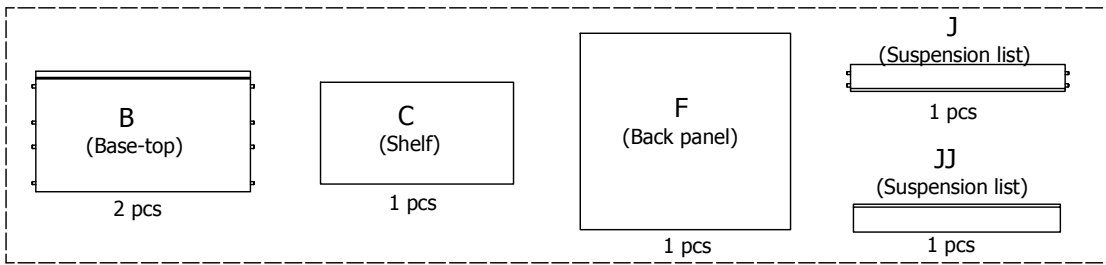

kvik

DBS6412

Check out easy
mounting of you bath

FR62,***,000 / 176