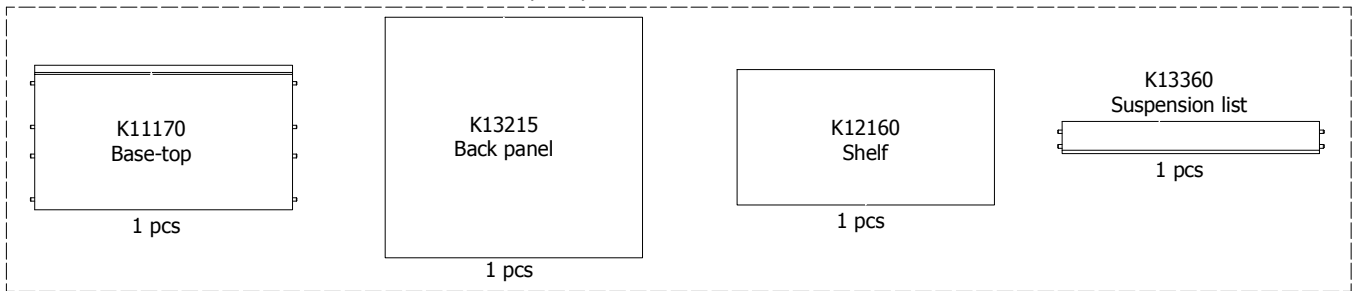

**kvik**

**MDBS6411,060**

FR62,060,000

OS6432,000

Mounting plate  
2 pcs

Hinge  
107 degrees  
2 pcs

Alu profil  
567,5x35x15  
1 pcs

BP00250-BP00205-BP00340 OR BP00250-BP00340-BP00028