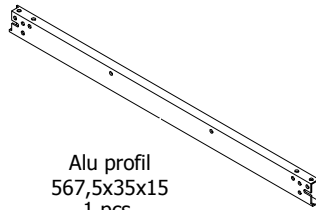

**kvik**

**MDBS6411,060**

FR62,060,000

OS6432,000

Mounting plate  
2 pcs

Hinge  
107 degrees  
2 pcs

Alu profil  
567,5x35x15  
1 pcs

BP00250-BP00205-BP00340 OR BP00250-BP00340-BP00028