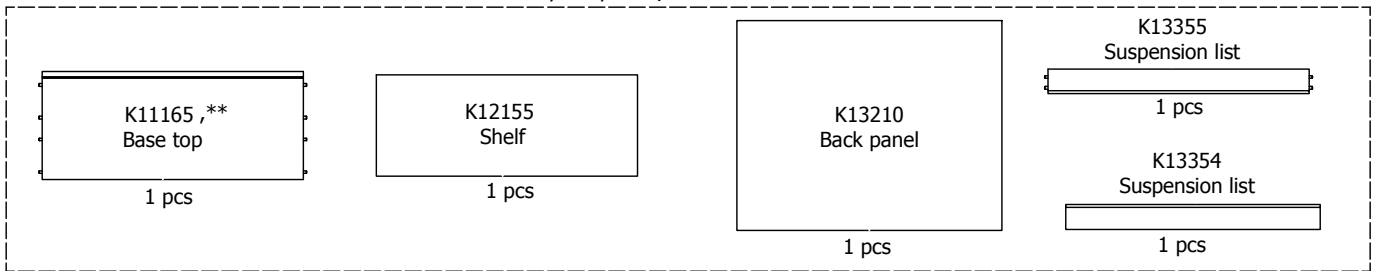

kvik

Check out easy
mounting of you bath

DBS6411

FR62,080,000 / 176