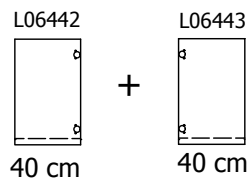

**kvik**

**DBS6411**

Check out easy  
mounting of you bath

Front without integrated handle

**80 cm**

Front with integrated handle

**80 cm**

**kvik**