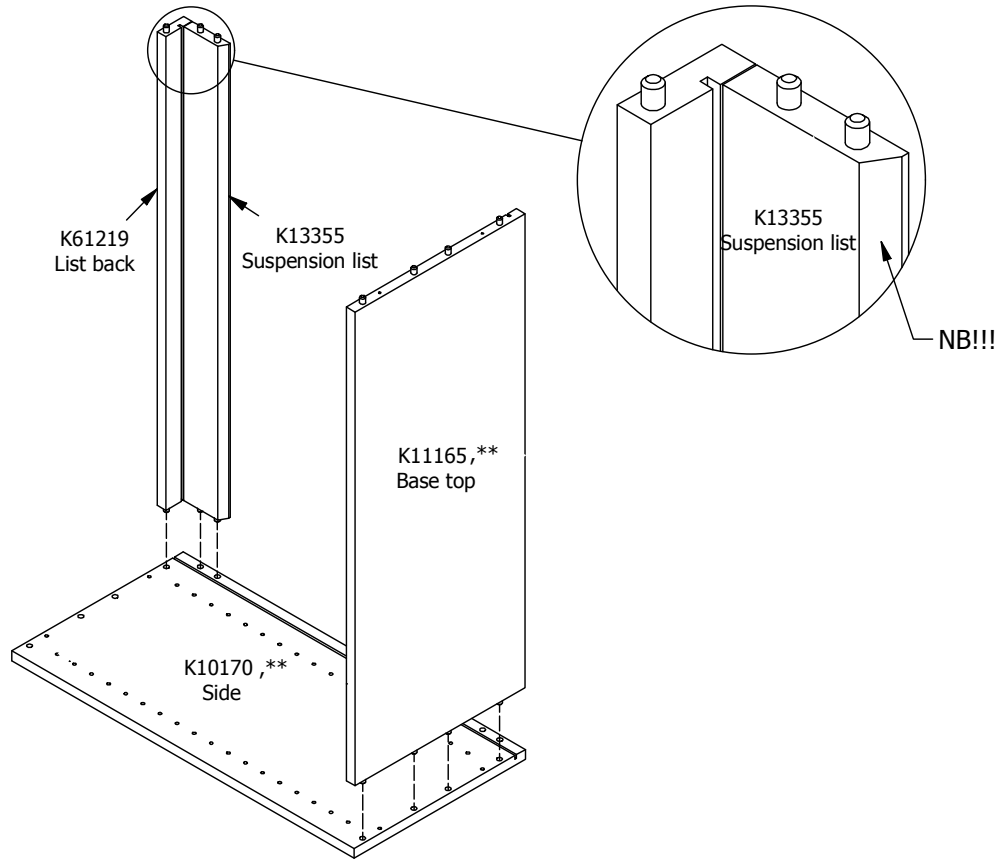

**kvik**

**DBS6411**

Check out easy  
mounting of you bath

Front without integrated handle

**80 cm**

Front with integrated handle

**80 cm**

**kvik**

Check out easy  
mounting of you bath

**DBS6411**

FR62,080,000 / 176

OS6432,000 / KVIK

BP00250-BP00205-BP00340

FIG. 1

FIG. 2

FIG. 3

FIG. 4

FIG. 5

FIG. 6

FIG. 7

FIG. 8

FIG. 9

FIG. 10

FIG. 11