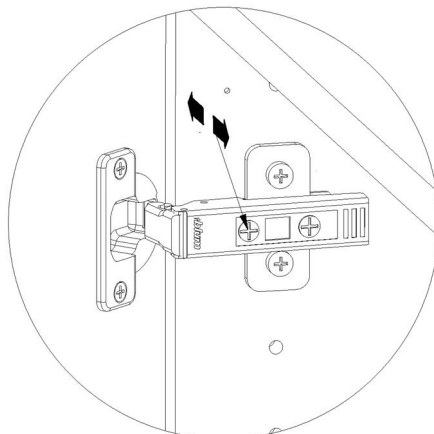

Adjustment