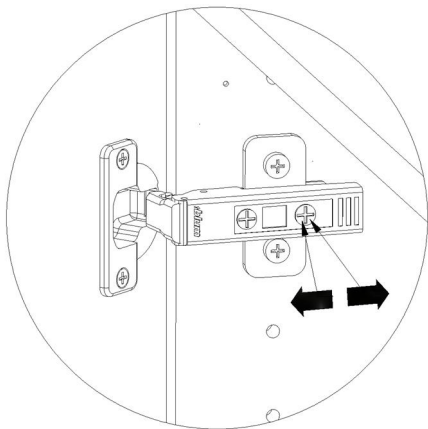

Adjustment