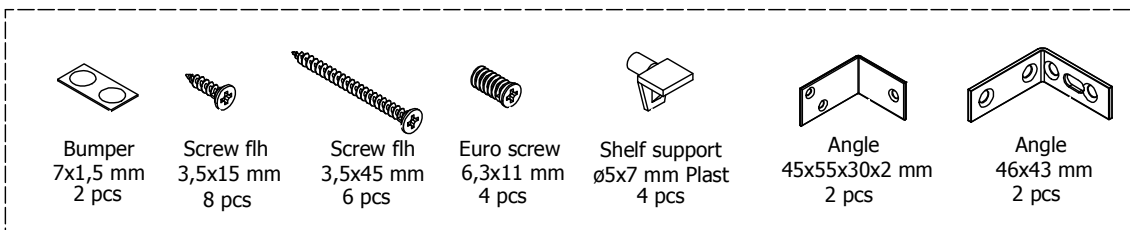

FIG. 1

FIG. 2

BP00250-BP00205-BP00340