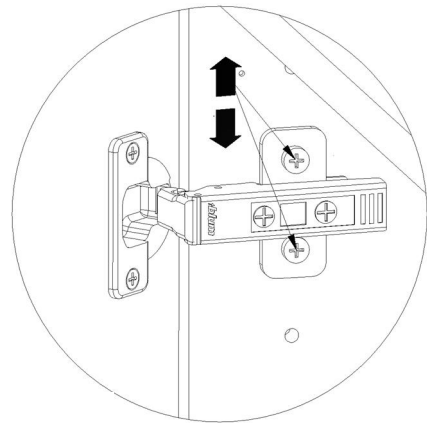

Adjustment