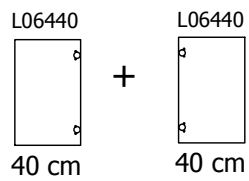

**kvik**

**DBS6411**

Check out easy  
mounting of you bath

Front without integrated handle

**80 cm**

Front with integrated handle

**80 cm**

**kvik**