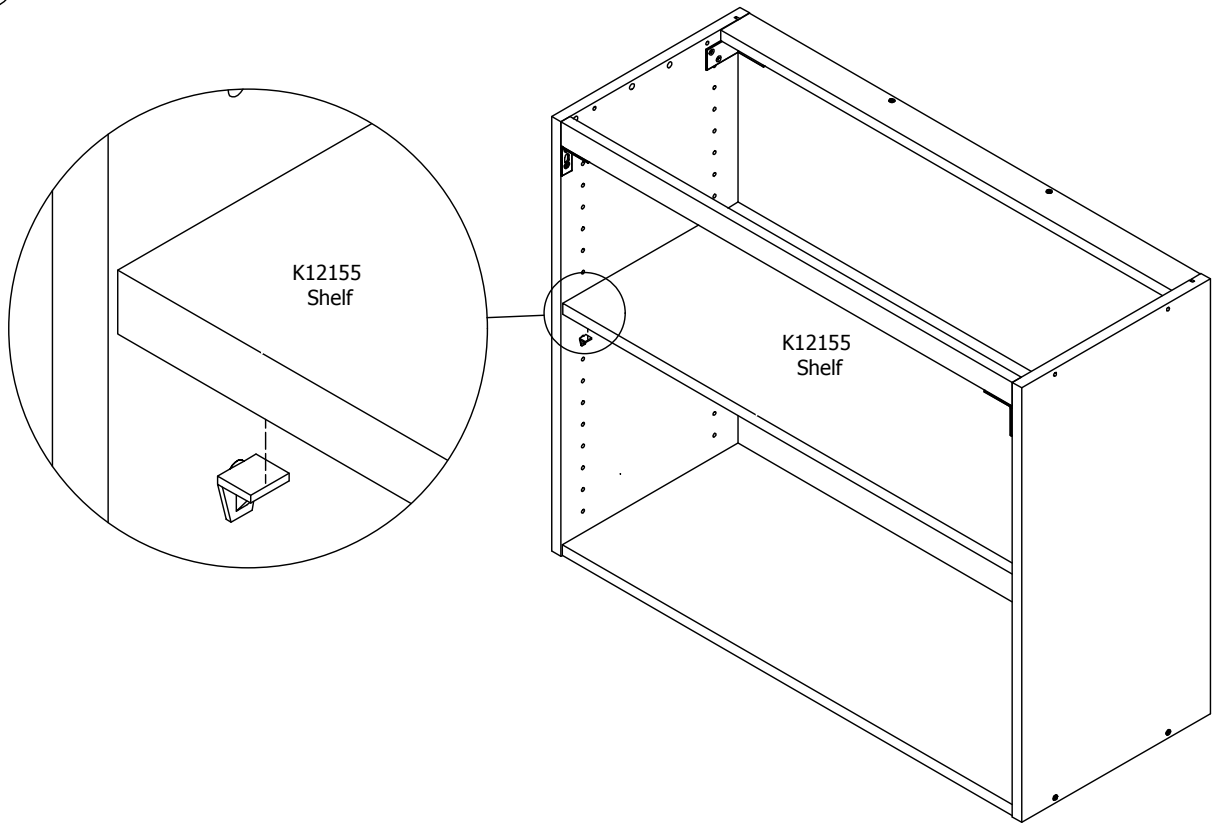

**kvik**

**DBS6411**

Check out easy  
mounting of you bath

Front without integrated handle

**80 cm**

Front with integrated handle

**80 cm**

**kvik**

FIG. 4

FIG. 5

FIG. 6

FIG. 7

FIG. 8

FIG. 9

FIG. 10

FIG. 11