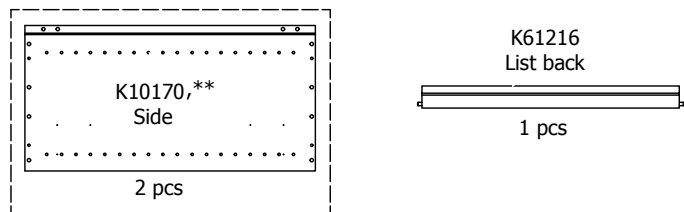

OS6432,000 / KVIK