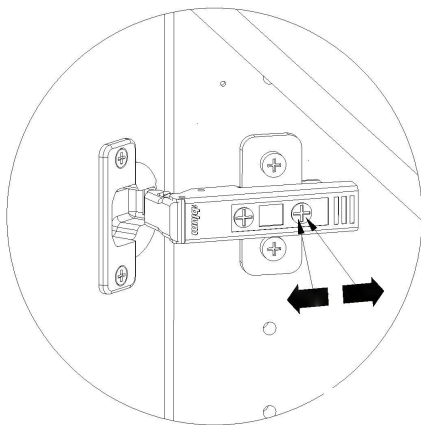

kvik

Check out easy  
mounting of you bath

DBS6411

Front without integrated handle

Left

Right

L06460

60 cm

FIG. 9

FIG. 10

FIG. 11

Left

Right

Installation, please read instruction SV12224