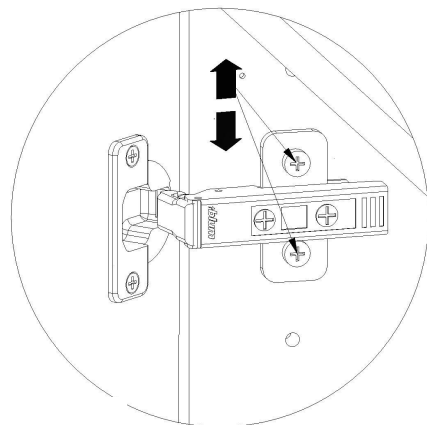

kvik

Check out easy  
mounting of you bath

DBS6411

Front without integrated handle

Left

Right

L06460

60 cm

FIG. 9

FIG. 10

FIG. 11

Left

Right

Installation, please read instruction SV12224