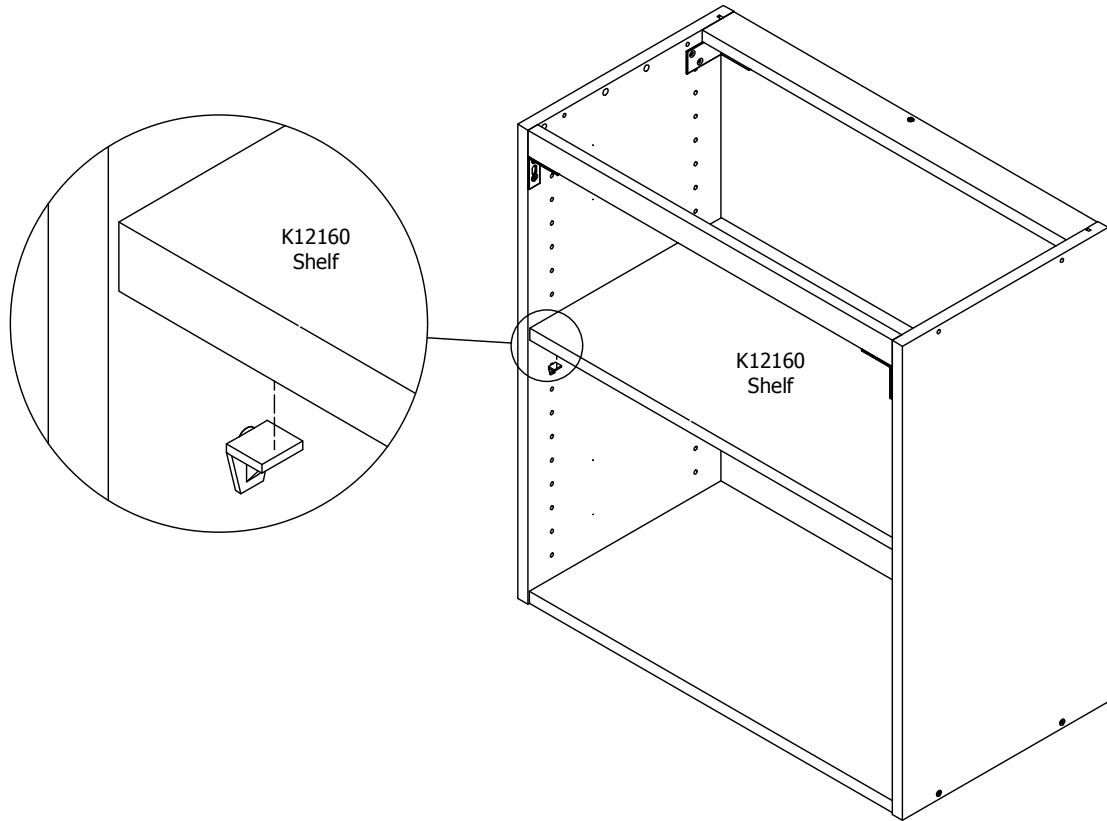

kvik

Check out easy  
mounting of you bath

DBS6411

Front without integrated handle

Left

Right

L06460

60 cm

FIG. 9

FIG. 10

FIG. 11

Left

Right

Installation, please read instruction SV12224