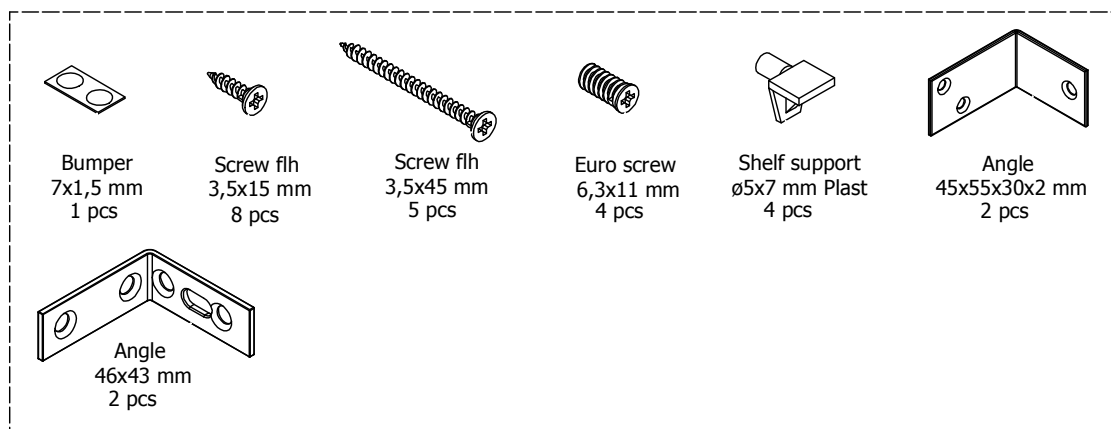

Front with integrated handle

Left

L06561

60 cm

Right

L06562

60 cm

**kvik** 

Check out easy  
mounting of you bath

**DBS6411**

FR62,060,000 / 176

OS6432,000 / KVIK

BP00417  
Mounting plate  
2 pcs

BP00418  
Hinge 107 degrees  
2 pcs

BP20X16  
Alu profile  
1 pcs

BP00250-BP00205-BP00340

FIG. 1

FIG. 2

FIG. 3

FIG. 4

FIG. 5

FIG. 6

FIG. 7

FIG. 8