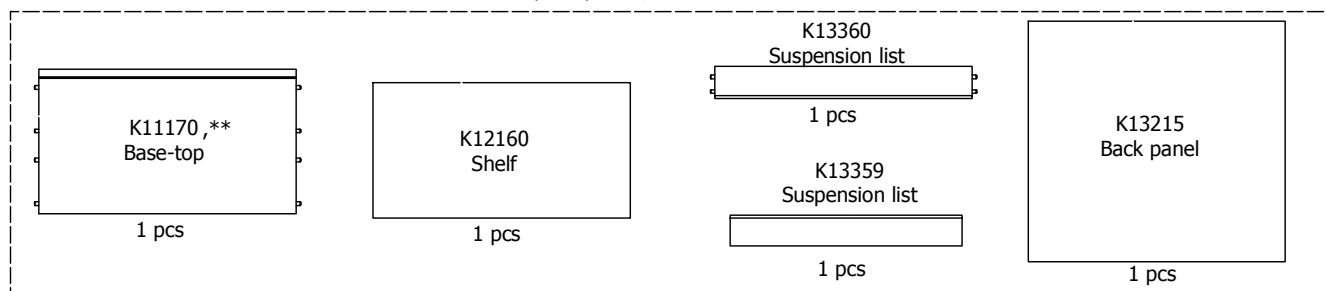

kvik

Check out easy
mounting of you bath

DBS6411

FR62,060,000 / 176