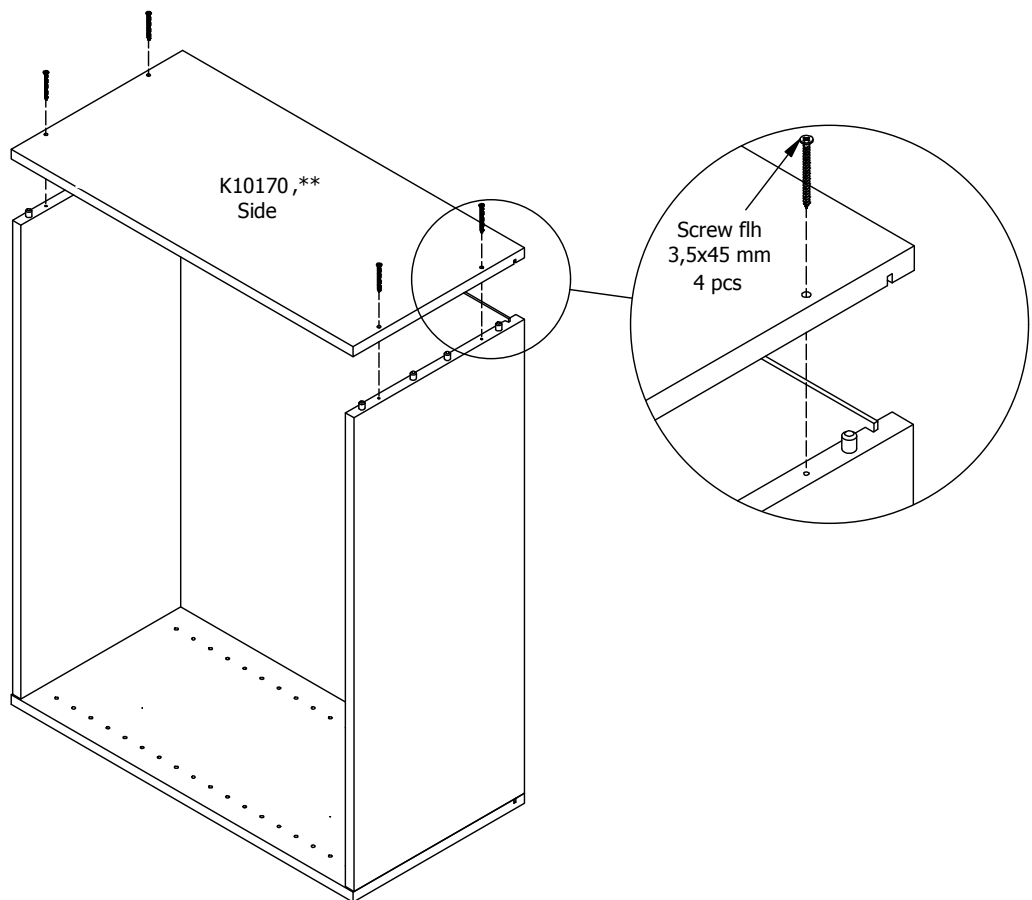

**kvik**

**DBS6410**

Check out easy  
mounting of you bath

Front without integrated handle

**80 cm**

Front with integrated handle

**80 cm**

**kvik**

FIG. 2

FIG. 3

FIG. 4

FIG. 5

FIG. 6

FIG. 7

FIG. 8

FIG. 9