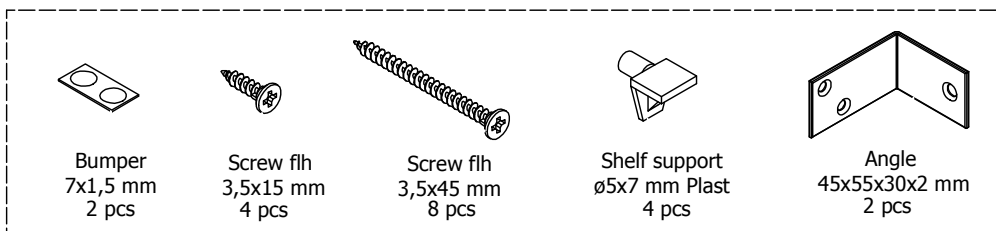

**kvik**

**DBS6410**

Check out easy  
mounting of you bath

Front without integrated handle

**80 cm**

Front with integrated handle

**80 cm**

**kvik**

**DBS6410**

Check out easy  
mounting of you bath

FR62,080,000 / 176

OS6432,000 / KVIK

**BP00417**  
Mounting plate  
4 pcs

**BP00418**  
Hinge 107 degrees  
4 pcs

BP00250-BP00205

FIG. 1