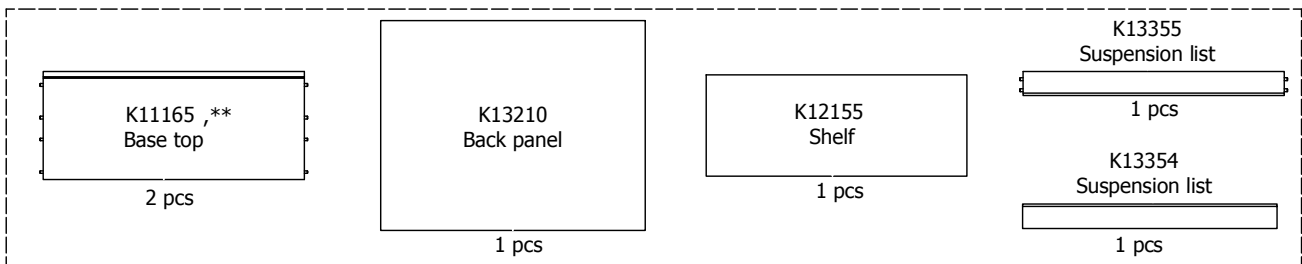

kvik

DBS6410

Check out easy
mounting of you bath

FR62,080,000 / 176