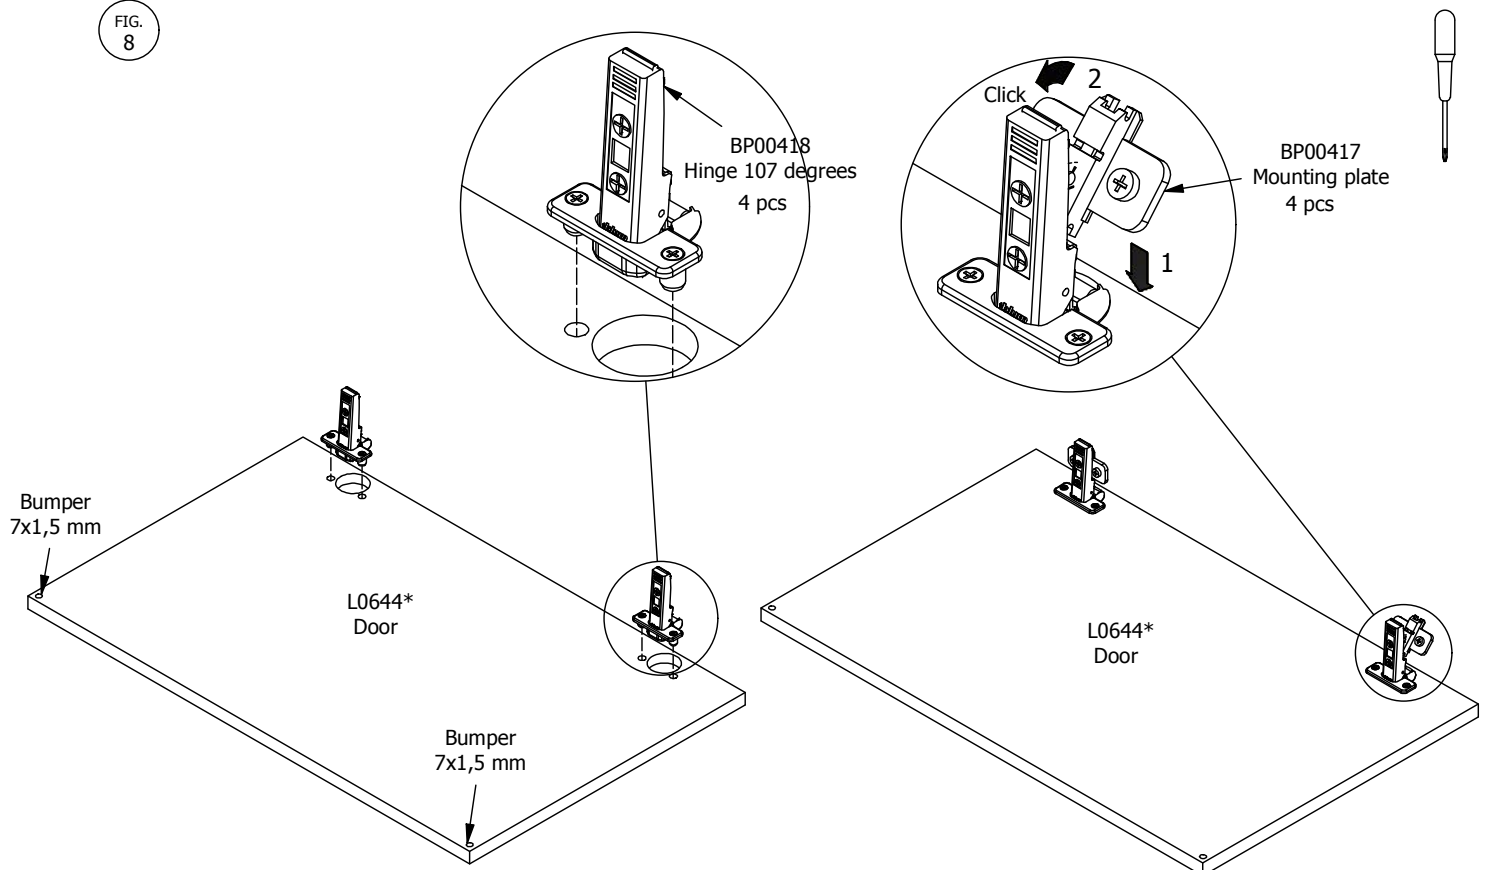

**kvik**

**DBS6410**

Check out easy  
mounting of you bath

Front without integrated handle

**80 cm**

Front with integrated handle

**80 cm**

**kvik**

FIG. 2

FIG. 3

FIG. 4

FIG. 5

FIG. 6

FIG. 7

FIG. 8

FIG. 9

Left

Right

---

Installation, please read instruction SV12224