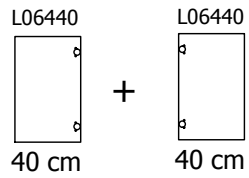

**kvik**

**DBS6410**

Check out easy  
mounting of you bath

Front without integrated handle

**80 cm**

Front with integrated handle

**80 cm**

**kvik**