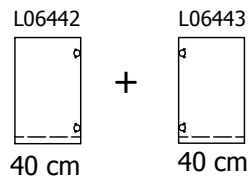

**kvik**

**DBS6410**

Check out easy  
mounting of you bath

Front without integrated handle

**80 cm**

Front with integrated handle

**80 cm**

**kvik**