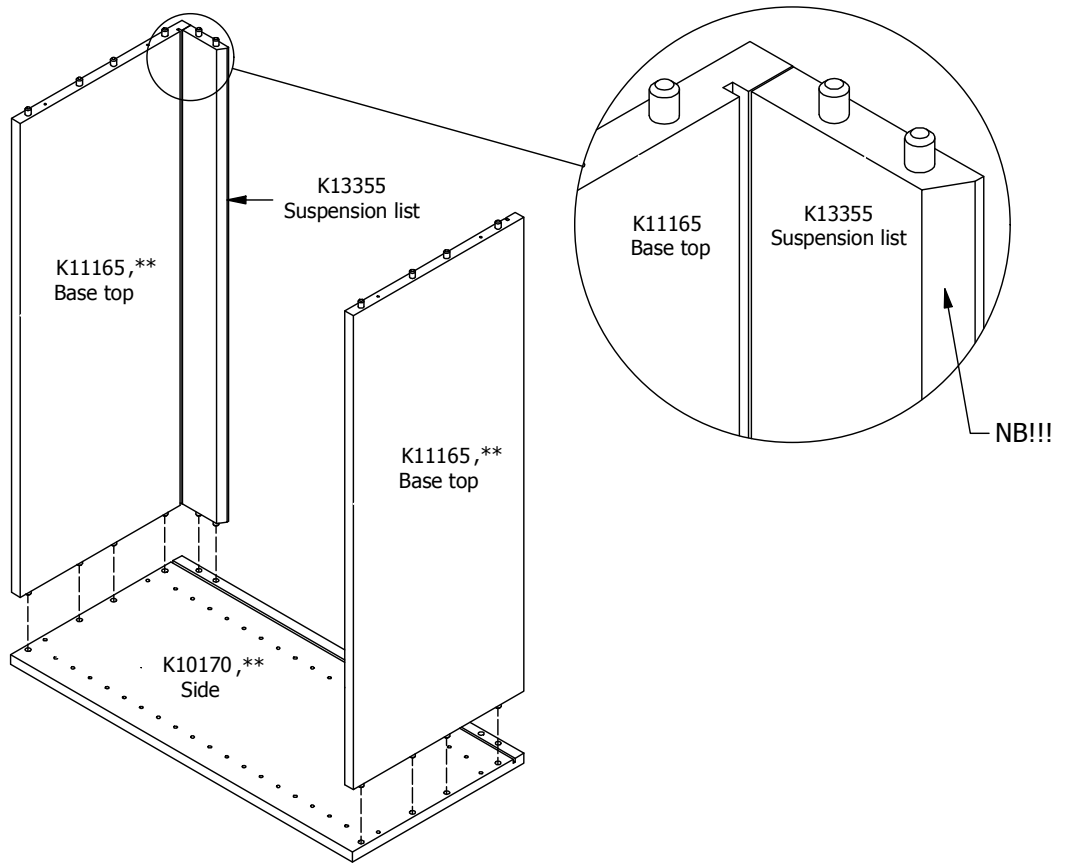

**kvik**

**DBS6410**

Check out easy  
mounting of you bath

Front without integrated handle

**80 cm**

Front with integrated handle

**80 cm**

**kvik**

**DBS6410**

Check out easy  
mounting of you bath

FR62,080,000 / 176

OS6432,000 / KVIK

**BP00417**  
Mounting plate  
4 pcs

**BP00418**  
Hinge 107 degrees  
4 pcs

BP00250-BP00205

FIG. 1

FIG. 2

FIG. 3

FIG. 4

FIG. 5

FIG. 6

FIG. 7

FIG. 8

FIG. 9