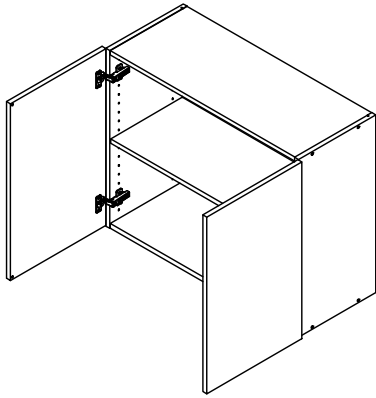

**kvik**

**DBS6410**

Check out easy  
mounting of you bath

Front without integrated handle

**80 cm**

Front with integrated handle

**80 cm**

**kvik**

**DBS6410**

Check out easy  
mounting of you bath

FR62,080,000 / 176

OS6432,000 / KVIK

**BP00417**  
Mounting plate  
4 pcs

**BP00418**  
Hinge 107 degrees  
4 pcs

BP00250-BP00205

FIG. 1