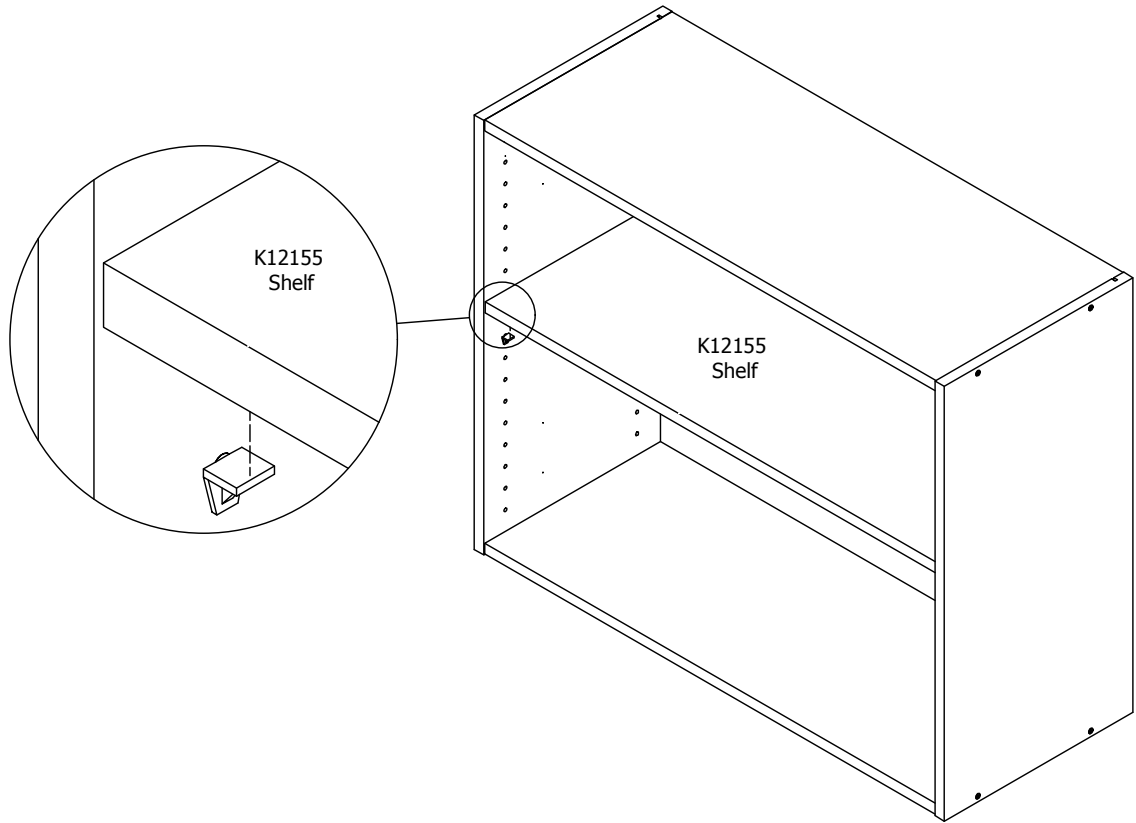

**kvik**

**DBS6410**

Check out easy  
mounting of you bath

Front without integrated handle

**80 cm**

Front with integrated handle

**80 cm**

**kvik**

FIG. 2

FIG. 3

FIG. 4

FIG. 5

FIG. 6

FIG. 7

FIG. 8

FIG. 9