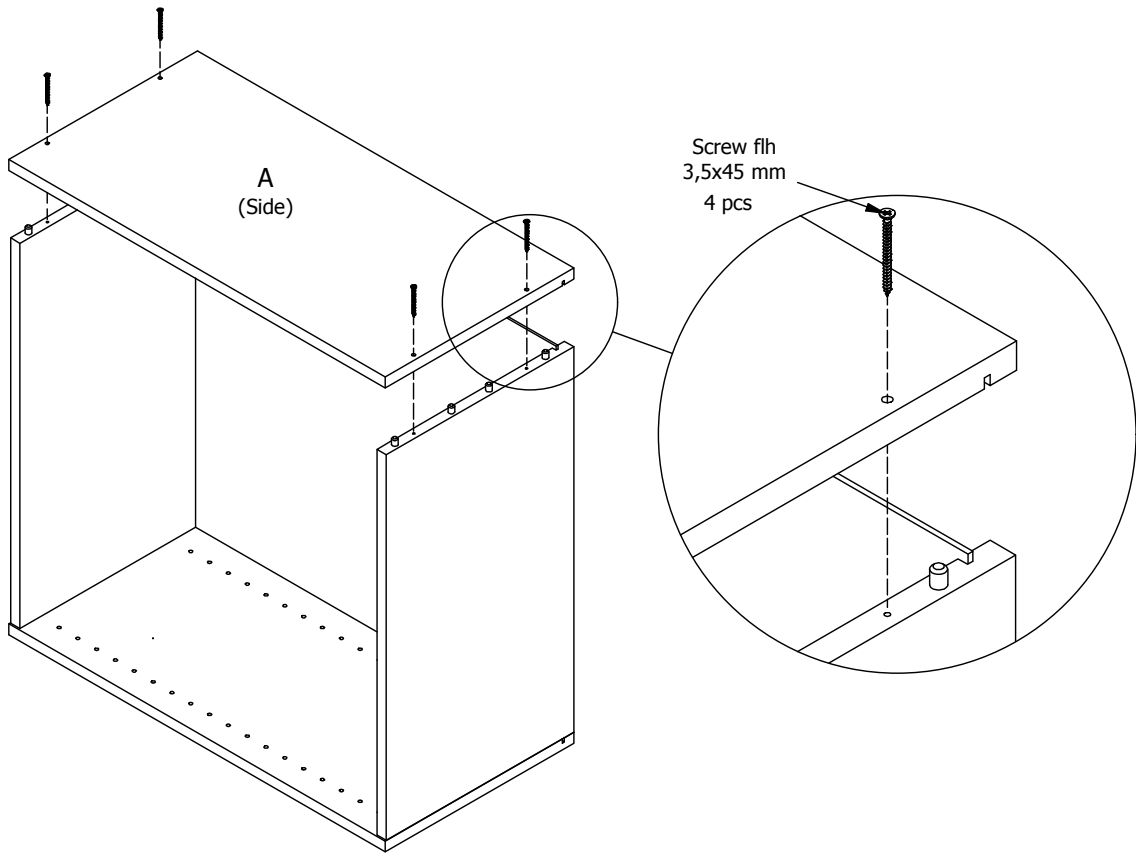

FR62,***,000 / 176

OS6432,000 / KVIK

BP00417
Mounting plate
2 pcs

BP00418
Hinge 107 degrees
2 pcs

BP00250-BP00205

FIG. 1

FIG. 2

FIG. 3