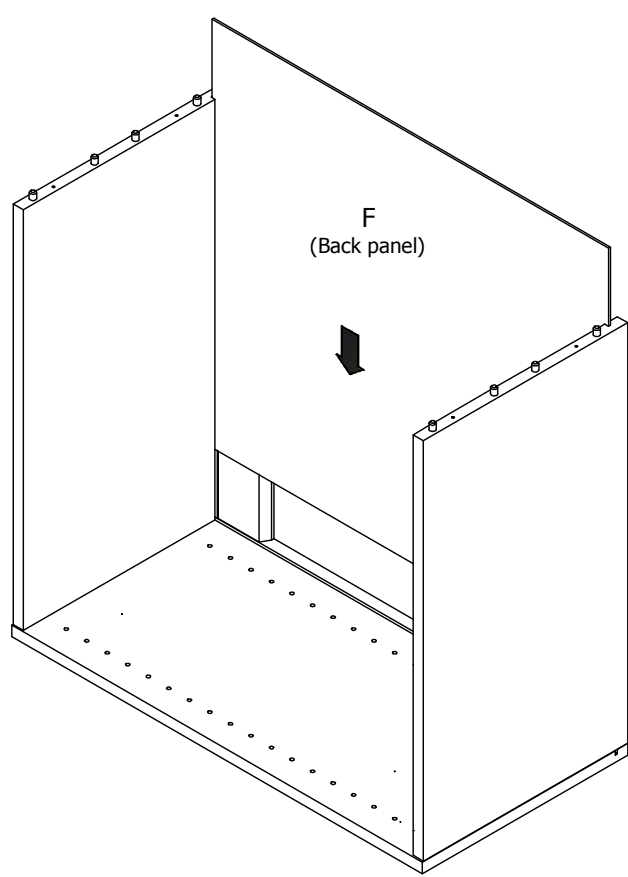

FR62,***,000 / 176

OS6432,000 / KVIK

BP00417
Mounting plate
2 pcs

BP00418
Hinge 107 degrees
2 pcs

BP00250-BP00205

FIG. 1

FIG. 2

FIG. 3