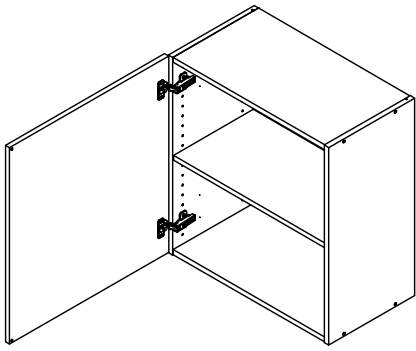

kvik

Check out easy mounting of you bath

DBS6410

Front without integrated handle

Front with integrated handle

kvik 

Check out easy
mounting of you bath

DBS6410

FR62,***,000 / 176

OS6432,000 / KVIK

BP00417
Mounting plate
2 pcs

BP00418
Hinge 107 degrees
2 pcs

BP00250-BP00205

FIG. 1

FIG. 2

FIG. 3