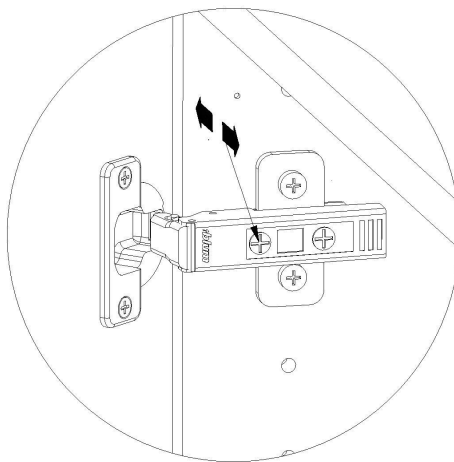

kvik

Check out easy mounting of you bath

DBS6410

Front without integrated handle

Front with integrated handle

kvik 

Check out easy
mounting of you bath

DBS6410

FIG. 4

FIG. 5

FIG. 6

FIG. 7

FIG. 8

FIG. 9

Installation, please read instruction SV12224