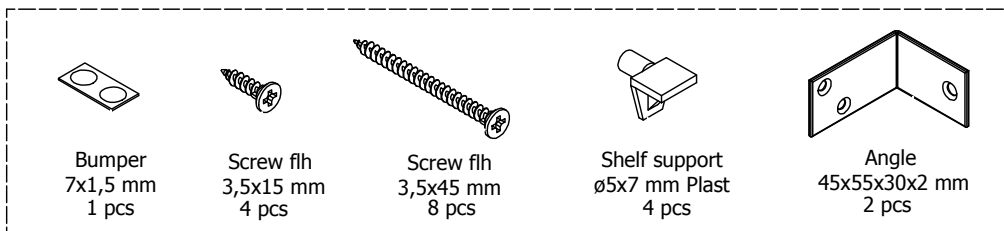

FR62,***,000 / 176

OS6432,000 / KVIK

BP00417
Mounting plate
2 pcs

BP00418
Hinge 107 degrees
2 pcs

BP00250-BP00205

FIG. 1

FIG. 2

FIG. 3