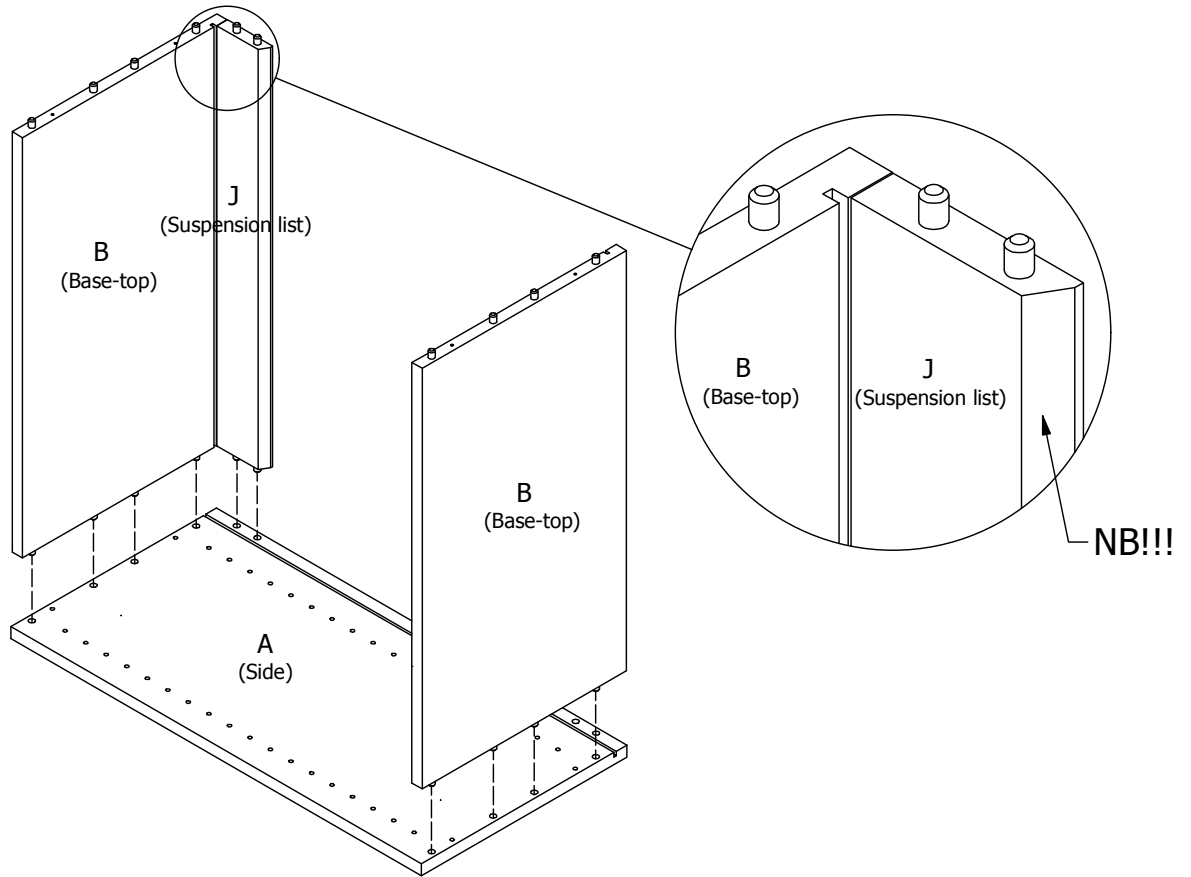

kvik

Check out easy mounting of you bath

DBS6410

Front without integrated handle

Front with integrated handle

kvik 

Check out easy
mounting of you bath

DBS6410

FR62,***,000 / 176

OS6432,000 / KVIK

BP00417
Mounting plate
2 pcs

BP00418
Hinge 107 degrees
2 pcs

BP00250-BP00205

FIG. 1

FIG. 2

FIG. 3