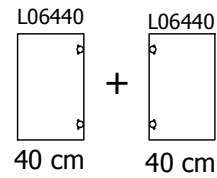

kvik

DBS6400

Check out easy
mounting of you bath

Sink cut out

Front without integrated handle

061

080

Front with integrated handle