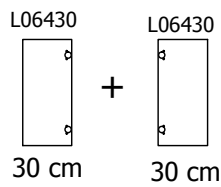

kvik

DBS6400

Check out easy
mounting of you bath

Sink cut out

Front without integrated handle

061

080

Front with integrated handle