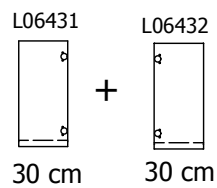

Front with integrated handle

061