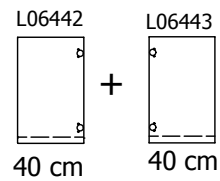

kvik

DBS6400

Check out easy
mounting of you bath

Sink cut out

Front without integrated handle

061

080

Front with integrated handle

061

080