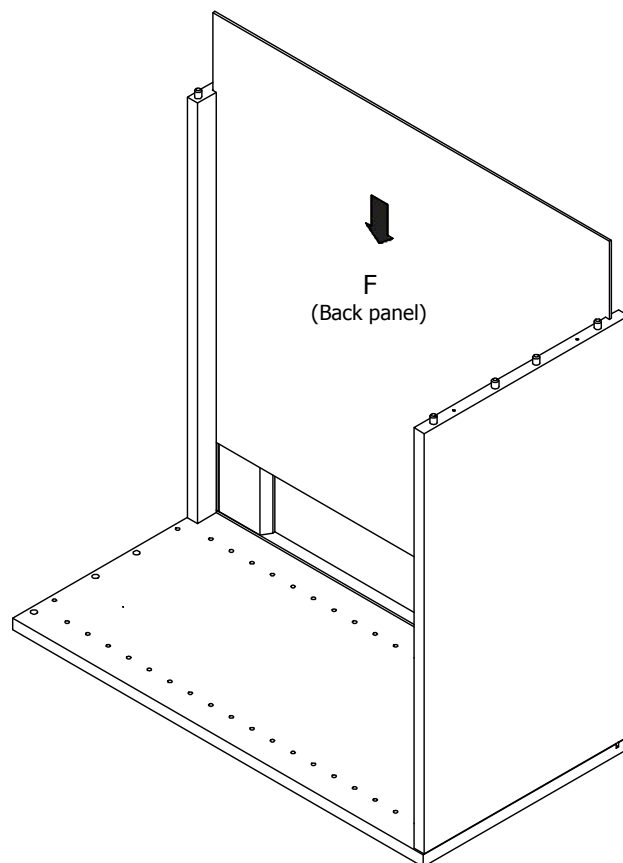

DBS6400

Sink cut out

FR62,060,000 / 176

OS6432,000

BP00205-BP00250-BP00340

FIG. 1

FIG. 2

FIG. 3