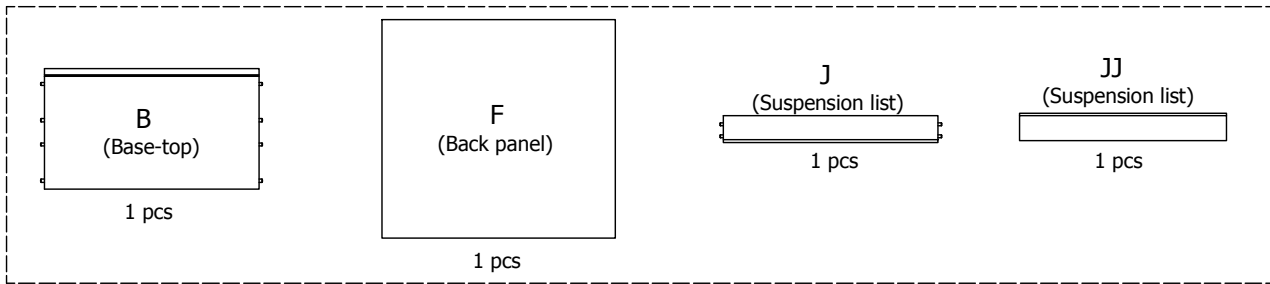

kvik

Check out easy
mounting of you bath

DBS6400

Sink cut out

FR62,060,000 / 176

OS6432,000