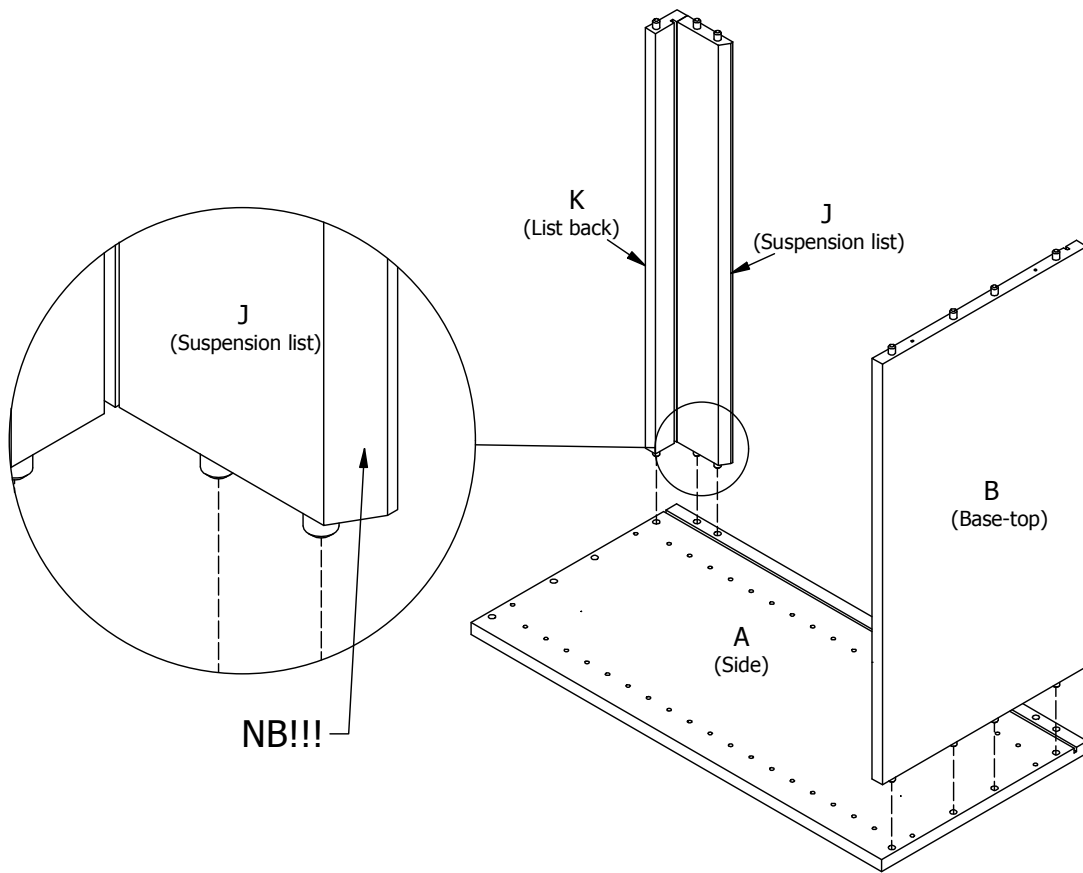

DBS6400

Sink cut out

FR62,060,000 / 176

OS6432,000

BP00205-BP00250-BP00340

FIG. 1

FIG. 2

FIG. 3