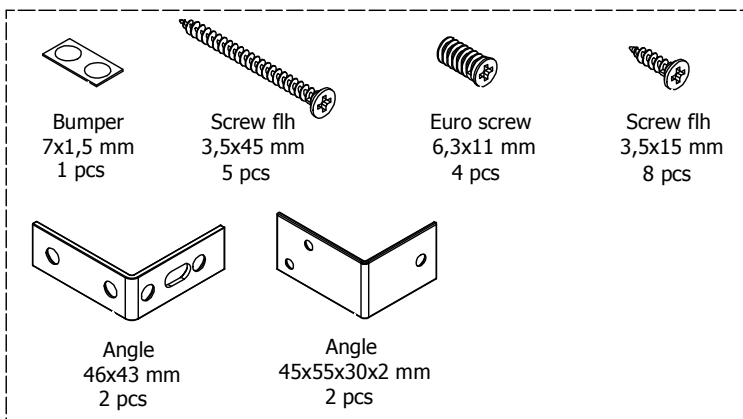

Left

L06561

60 cm

Right

L06562

60 cm

kvik

Check out easy
mounting of you bath

DBS6400

Sink cut out

FR62,060,000 / 176

OS6432,000

BP00205-BP00250-BP00340

FIG. 1

FIG. 2

FIG. 3