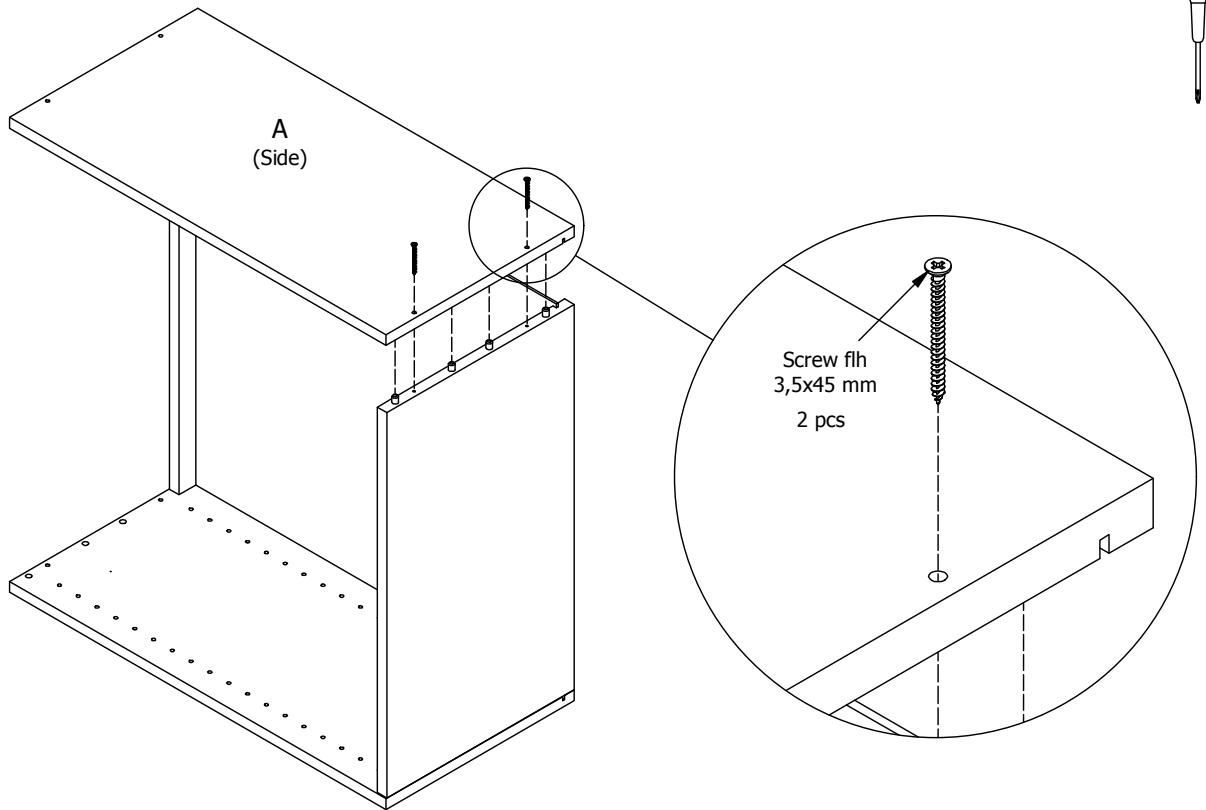

DBS6400

Sink cut out

FR62,060,000 / 176

OS6432,000

BP00205-BP00250-BP00340

FIG. 1

FIG. 2

FIG. 3