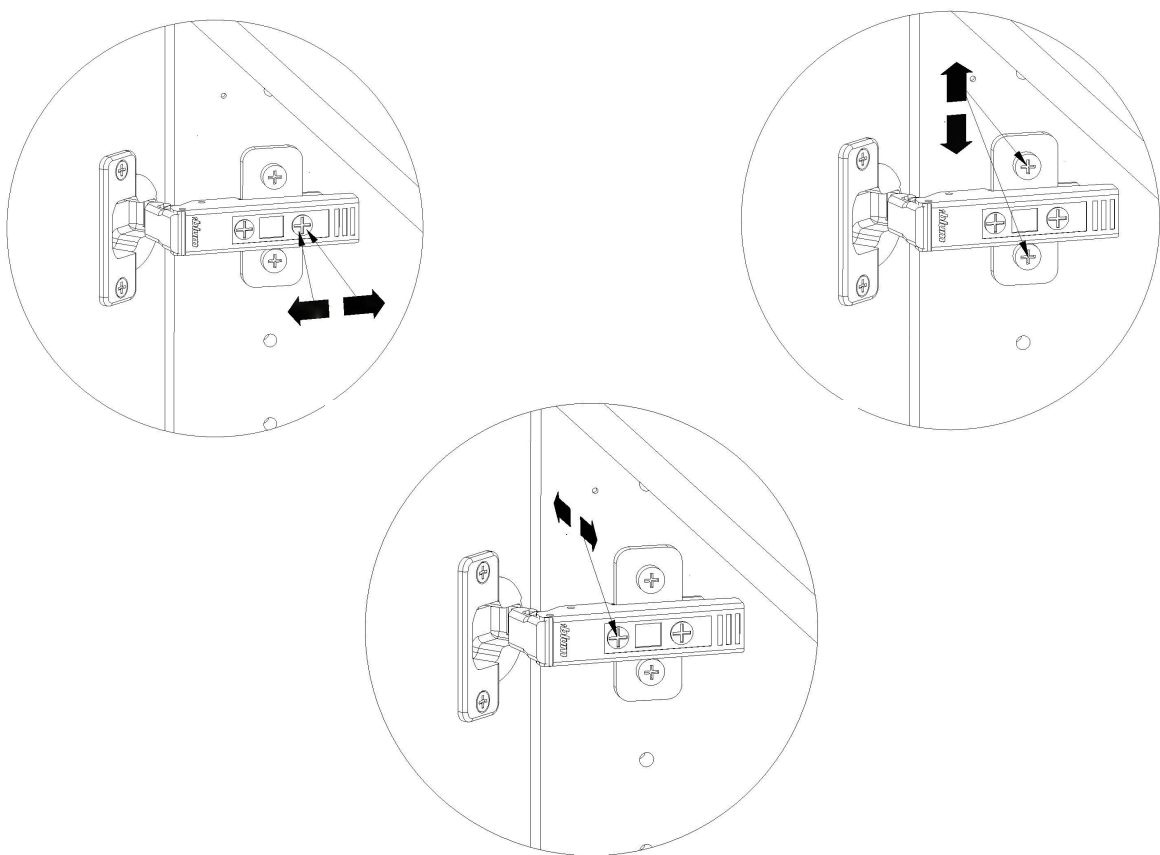

kvik

DBS6400

Check out easy
mounting of you bath

Sink cut out

Front without integrated handle

L06460

60 cm

Front with integrated handle

FIG. 4

FIG. 5

FIG. 6

FIG. 7

FIG. 8

FIG. 9

Installation, please read instruction SV12224