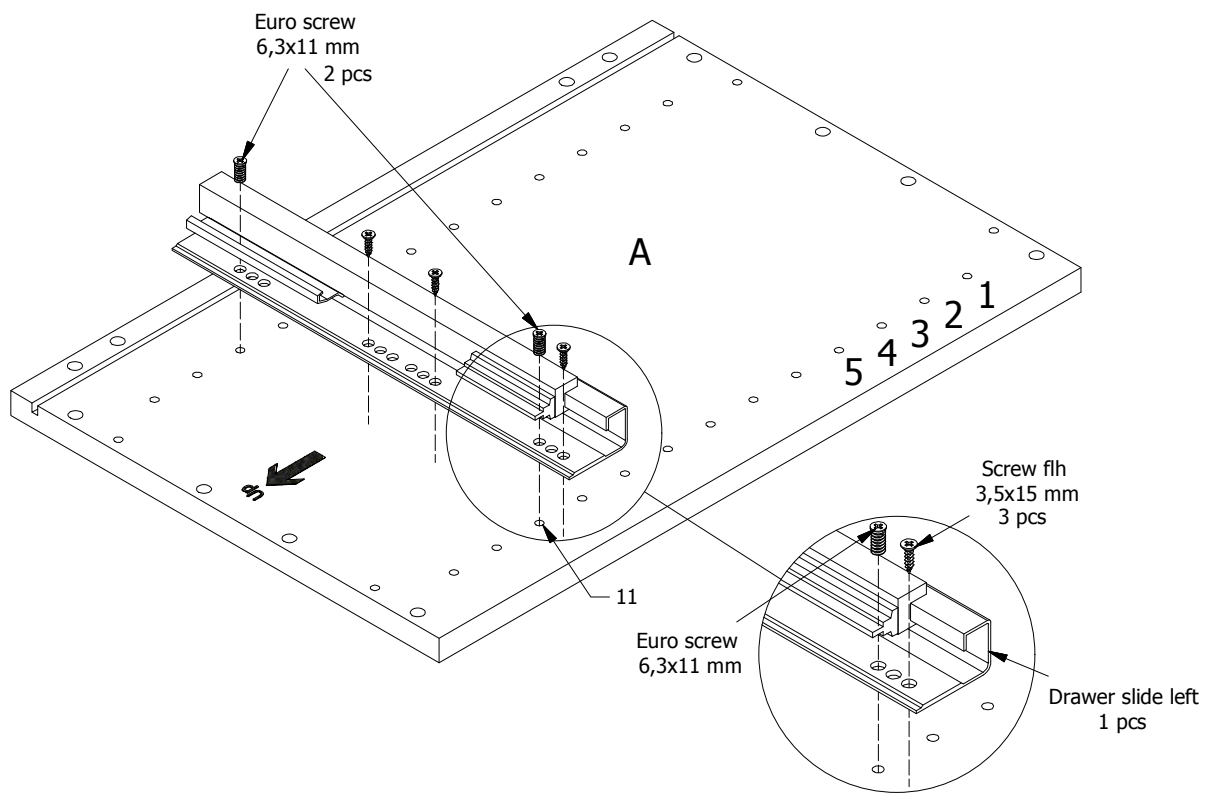

kvik

MDBS4821,060-050-040

FR62,***,000/176

OS4832,000/KVIK

Drawer slide left
300mm
2 pcs

Drawer slide right
300mm
2 pcs

BP00205-BP00250-BP01904-BP00340

FIG. 1