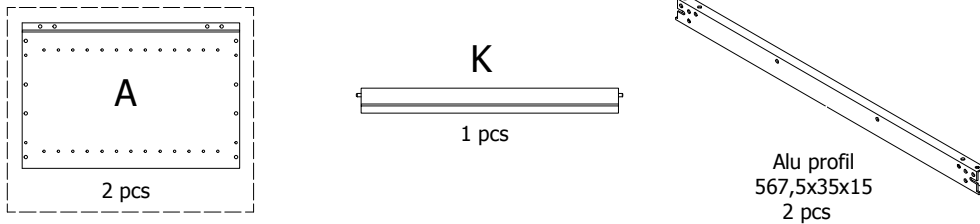

kvik

MDBS4821,060-050-040

FR62,***,000/176

OS4832,000/KVIK

Drawer slide left
300mm
2 pcs

Drawer slide right
300mm
2 pcs

BP00205-BP00250-BP01904-BP00340

FIG. 1