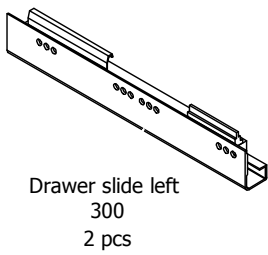

kvik

DBS4821

Check out easy
mounting of you bath

Front without integrated handle

L01660

L03260

60 cm

Front with integrated handle

L01660

L03260

60 cm

kvik 

Check out easy
mounting of you bath

DBS4821

FR62,060,000 / 176

BP00205-BP00250-BP00340

FIG. 1 Side Left

FIG. 2 Side Right

FIG. 3

FIG. 4

FIG. 5

FIG. 6

FIG. 7

FIG. 8