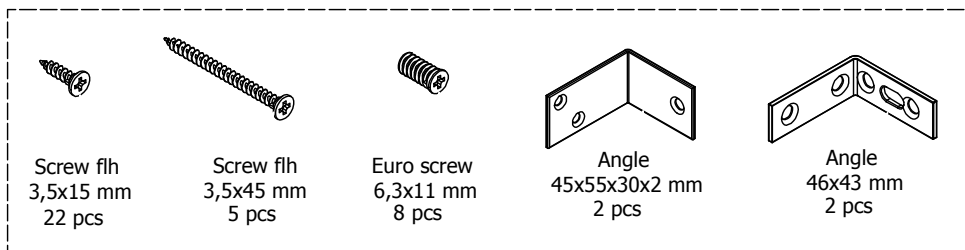

kvik

DBS4821

Check out easy
mounting of you bath

Front without integrated handle

L01660

L03260

60 cm

Front with integrated handle

L01660

L03260

60 cm

kvik 

Check out easy
mounting of you bath

DBS4821

FR62,060,000 / 176

BP00205-BP00250-BP00340

FIG. 1 Side Left

FIG. 2 Side Right

FIG. 3

FIG. 4

FIG. 5

FIG. 6

FIG. 7

FIG. 8