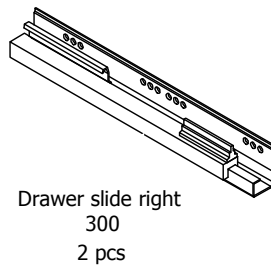

kvik

DBS4821

Check out easy
mounting of you bath

Front without integrated handle

L01660

L03260

60 cm

Front with integrated handle

L01660

L03260

60 cm

kvik 

Check out easy
mounting of you bath

DBS4821

FR62,060,000 / 176

BP00205-BP00250-BP00340

FIG. 1 Side Left

FIG. 2 Side Right

FIG. 3

FIG. 4

FIG. 5

FIG. 6

FIG. 7

FIG. 8