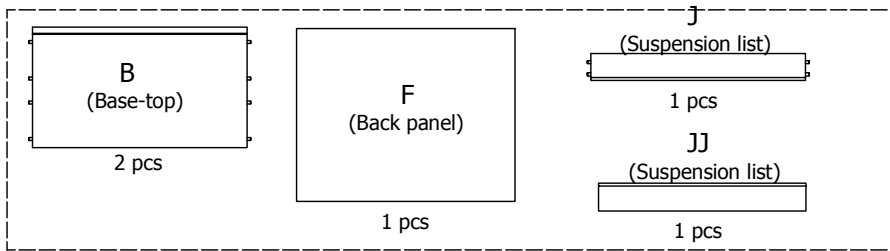

kvik

DBS4820

Check out easy
mounting of you bath

FR62,***,000 / 176