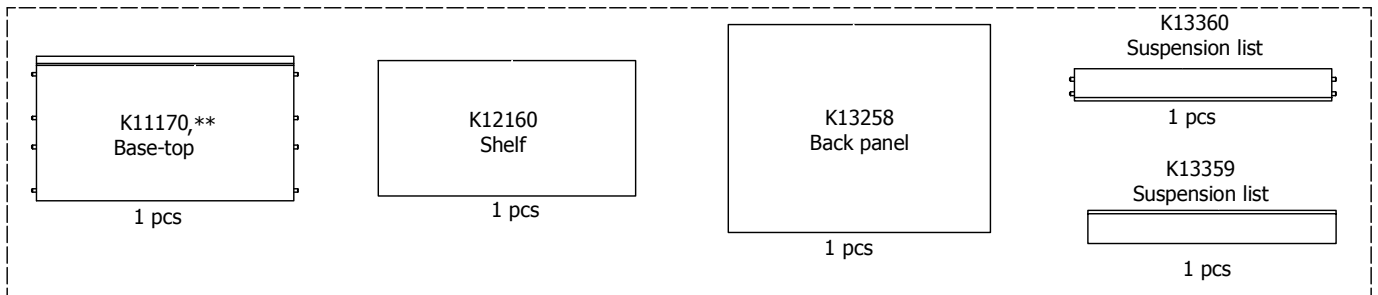

kvik

DBS4816

Check out easy
mounting of you bath

FR62,060,000 / 176