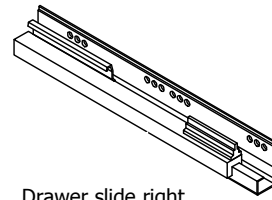

FR62,***,000 / 176

OS4832,000 / KVIK

BP00417
Mounting plate
2 pcs

K15355
Hinge 155 degrees
2 pcs

Drawer slide left
300
1 pcs

Drawer slide right
300
1 pcs

BP00250-BP00205

Bumper
7x1,5 mm
1 pcs

Screw flh
3,5x15 mm
10 pcs

Screw flh
3,5x45 mm
8 pcs

Euro screw
6,3x11 mm
4 pcs

Shelf support
ø5x7 mm Plast
4 pcs

Angle
45x55x30x2 mm
2 pcs

FIG. 1 Side Left

FIG. 2 Side Right

FIG. 3