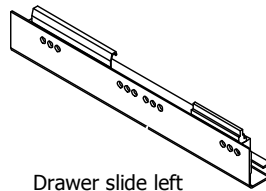

FR62,***,000 / 176

OS4832,000 / KVIK

BP00417
Mounting plate
2 pcs

K15355
Hinge 155 degrees
2 pcs

Drawer slide left
300
1 pcs

Drawer slide right
300
1 pcs

BP00250-BP00205

Bumper
7x1,5 mm
1 pcs