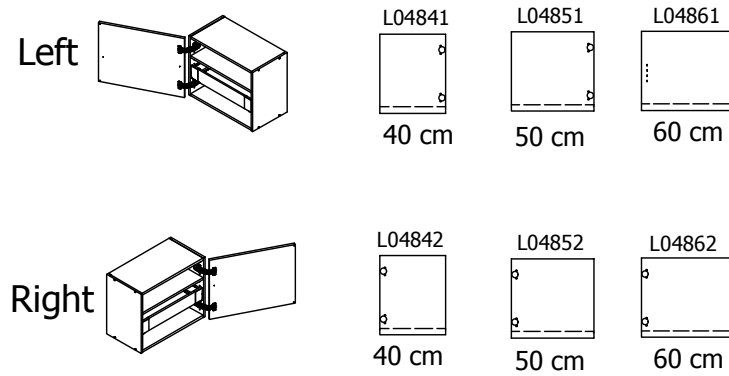

kvik

DBS4815

Check out easy
mounting of you bath

Front without integrated handle

Front with integrated handle

kvik

Check out easy
mounting of you bath

DBS4815

Screw flh
3,5x15 mm
10 pcs

Screw flh
3,5x45 mm
8 pcs

Euro screw
6,3x11 mm
4 pcs

Shelf support
ø5x7 mm Plast
4 pcs

Angle
45x55x30x2 mm
2 pcs

FIG. 1 Side Left

FIG. 2 Side Right

FIG. 3