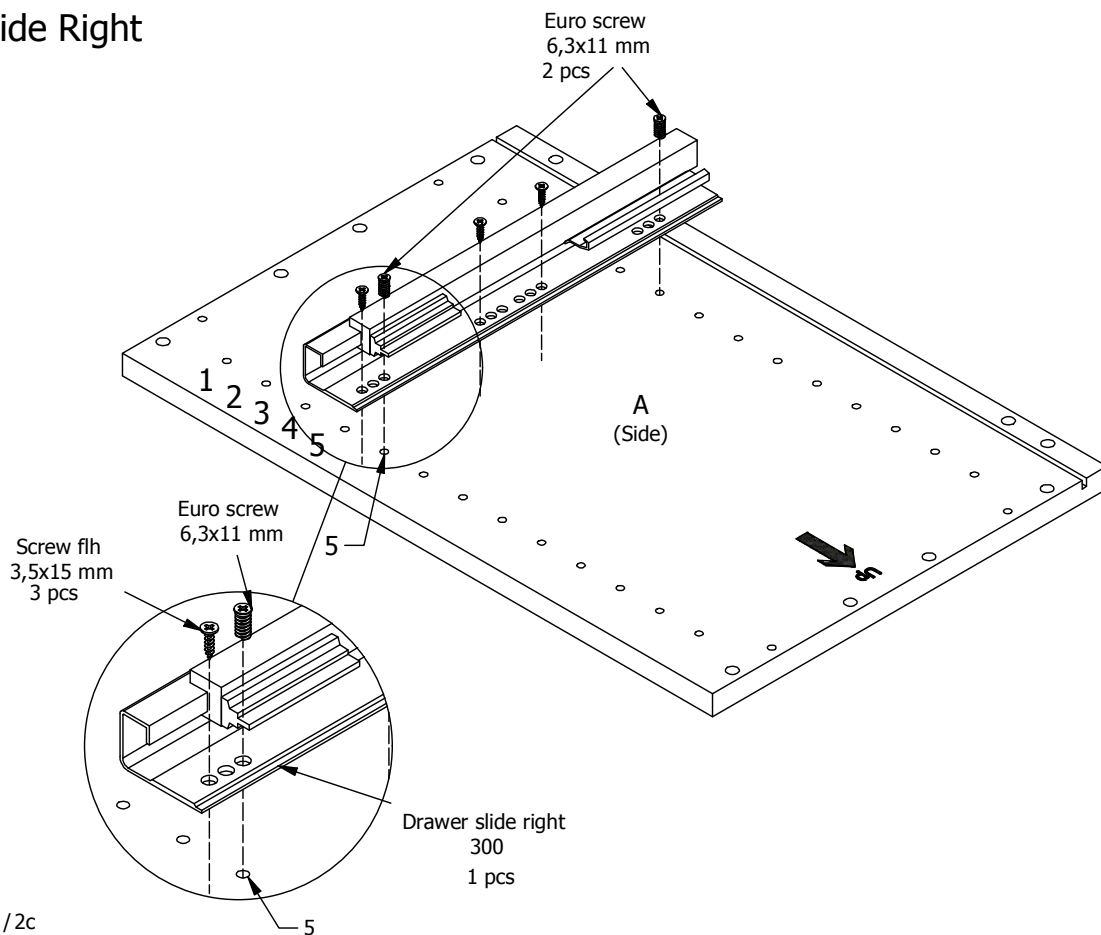

Screw flh
3,5x15 mm
10 pcs

Screw flh
3,5x45 mm
8 pcs

Euro screw
6,3x11 mm
4 pcs

Shelf support
ø5x7 mm Plast
4 pcs

Angle
45x55x30x2 mm
2 pcs

FIG. 1 Side Left

FIG. 2 Side Right

FIG. 3