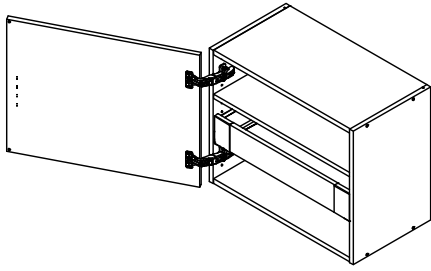

kvik

DBS4815

Check out easy
mounting of you bath

Front without integrated handle

Front with integrated handle

kvik

Check out easy
mounting of you bath

DBS4815

FR62,***,000 / 176

OS4832,000 / KVIK

BP00417
Mounting plate
2 pcs

K15355
Hinge 155 degrees
2 pcs

Drawer slide left
300
1 pcs

Drawer slide right
300
1 pcs

BP00250-BP00205

Bumper
7x1,5 mm
1 pcs

Screw flh
3,5x15 mm
10 pcs

Screw flh
3,5x45 mm
8 pcs

Euro screw
6,3x11 mm
4 pcs

Shelf support
ø5x7 mm Plast
4 pcs

Angle
45x55x30x2 mm
2 pcs

FIG. 1 Side Left

FIG. 2 Side Right

FIG. 3