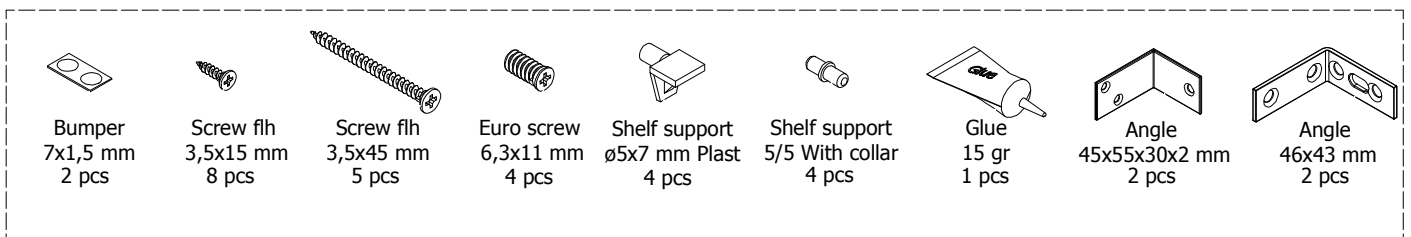

**kvik**

**MDBS4811,080**

FR62,080,\*\*\*

OS4832,000

Mounting  
plate  
4 pcs

Hinge  
107 degrees  
4 pcs

Alu profil  
767,5x35x15  
1 pcs

BP00250-BP00205-BP00340 OR BP00250-BP00028-BP00340