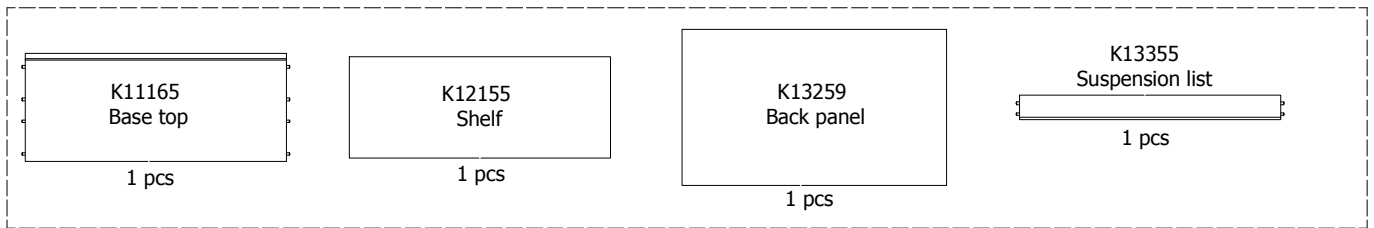

**kvik**

**MDBS4811,080**

FR62,080,\*\*\*

OS4832,000

Mounting  
plate  
4 pcs

Hinge  
107 degrees  
4 pcs

Alu profil  
767,5x35x15  
1 pcs

BP00250-BP00205-BP00340 OR BP00250-BP00028-BP00340