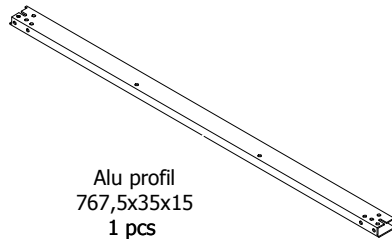

**kvik**

**MDBS4811,080**

FR62,080,\*\*\*

OS4832,000

Mounting  
plate  
4 pcs

Hinge  
107 degrees  
4 pcs

Alu profil  
767,5x35x15  
1 pcs

BP00250-BP00205-BP00340 OR BP00250-BP00028-BP00340