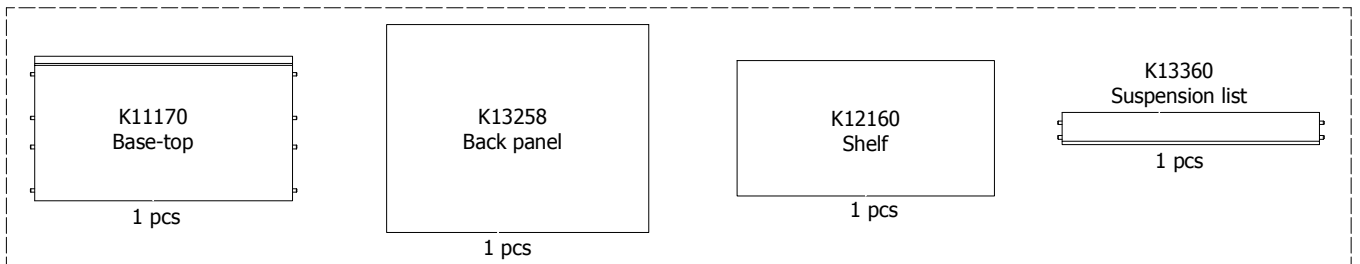

kvik

MDBS4811,060

FR62,060,***

OS4832,000

Mounting plate
2 pcs

Hinge
107 degrees
2 pcs

Alu profil
567,5x35x15
1 pcs

BP00250-BP00205-BP00340 OR BP00250-BP00340-BP00028