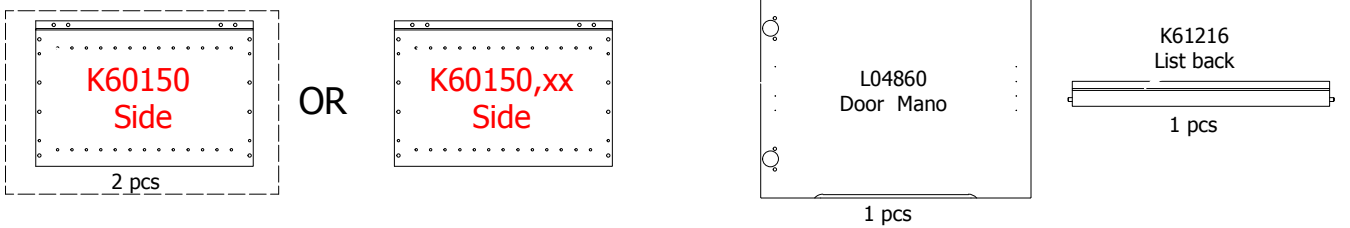

kvik

MDBS4811,060

FR62,060,***

OS4832,000

Mounting plate
2 pcs

Hinge
107 degrees
2 pcs

Alu profil
567,5x35x15
1 pcs

BP00250-BP00205-BP00340 OR BP00250-BP00340-BP00028