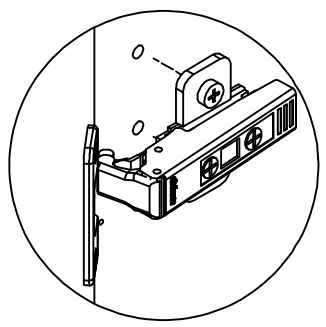

kvik

DBS4811

Check out easy
mounting of you bath

Front without integrated handle

80 cm

Front with integrated handle

80 cm

kvik

FIG. 9

FIG. 10

FIG. 11

Left

Right

Adjustment

Installation, please read instruction SV12224