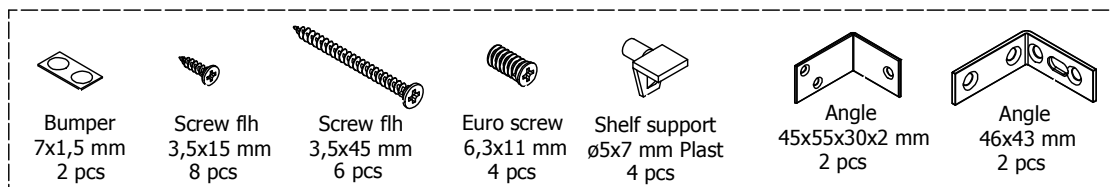

kvik

DBS4811

Check out easy
mounting of you bath

Front without integrated handle

80 cm

Front with integrated handle

80 cm

kvik

DBS4811

Check out easy
mounting of you bath

FR62,080,000 / 176

OS4832,000 / KVIK

BP00417
Mounting plate
4 pcs

BP00418
Hinge 107 degrees
4 pcs

BP20X17
Alu profile
1 pcs

BP00250-BP00205-BP00340