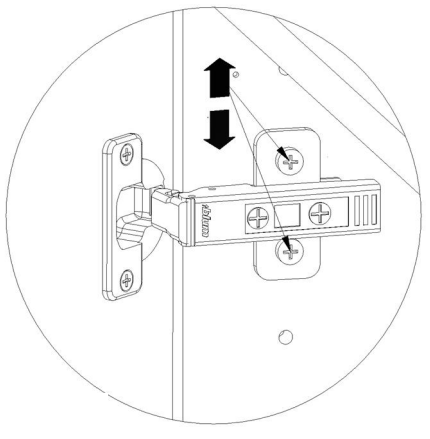

kvik

DBS4811

Check out easy
mounting of you bath

Front without integrated handle

80 cm

Front with integrated handle

80 cm

kvik

FIG. 9

FIG. 10

FIG. 11

Left

Right

Adjustment

Installation, please read instruction SV12224