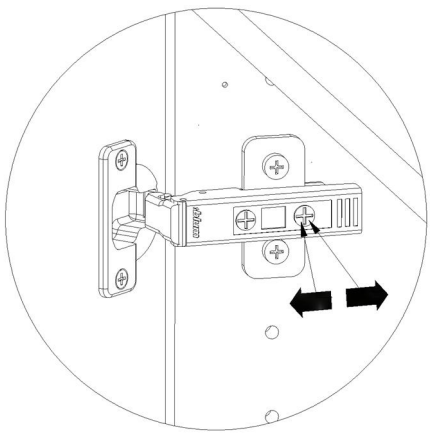

kvik

DBS4811

Check out easy
mounting of you bath

Front without integrated handle

80 cm

Front with integrated handle

80 cm

kvik

FIG. 9

FIG. 10

FIG. 11

Left

Right

Adjustment

Installation, please read instruction SV12224