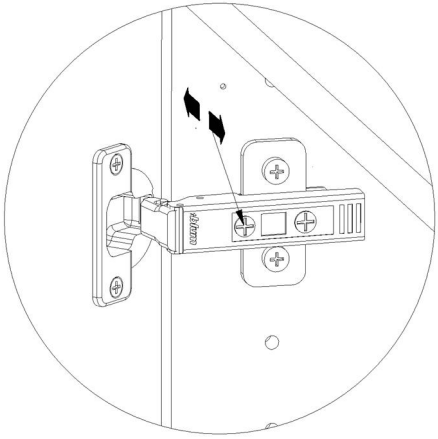

kvik

DBS4811

Check out easy
mounting of you bath

Front without integrated handle

80 cm

Front with integrated handle

80 cm

kvik

FIG. 9

FIG. 10

FIG. 11

Left

Right

Adjustment

Installation, please read instruction SV12224