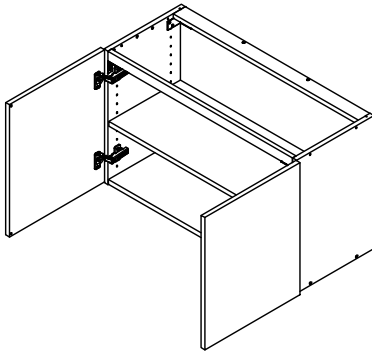

kvik

DBS4811

Check out easy
mounting of you bath

Front without integrated handle

80 cm

Front with integrated handle

80 cm

kvik

DBS4811

Check out easy
mounting of you bath

FR62,080,000 / 176

OS4832,000 / KVIK

BP00417
Mounting plate
4 pcs

BP00418
Hinge 107 degrees
4 pcs

BP20X17
Alu profile
1 pcs

BP00250-BP00205-BP00340