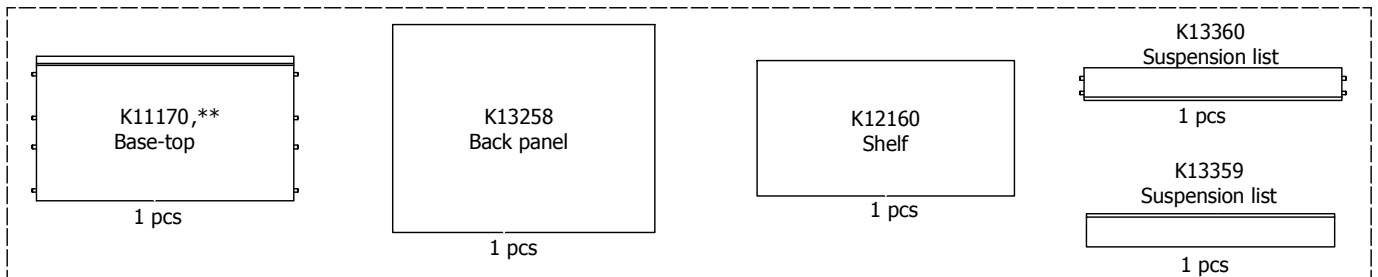

kvik

DBS4811

Check out easy mounting of you bath

FR62,060,000 / 176

OS4832,000 / KVIK