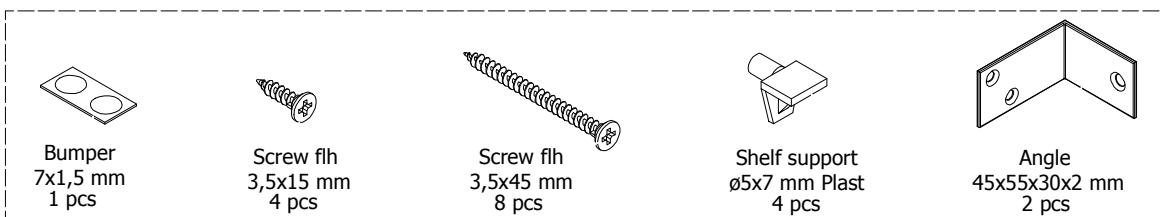

kvik

MDBS4810,050

FR63,050,000 / FR62,050,***

OS4832,000 OR KVIK

Hinge
107 degrees
2 pcs

Mounting
plate
2 pcs

BP00205-BP00250

FIG. 1