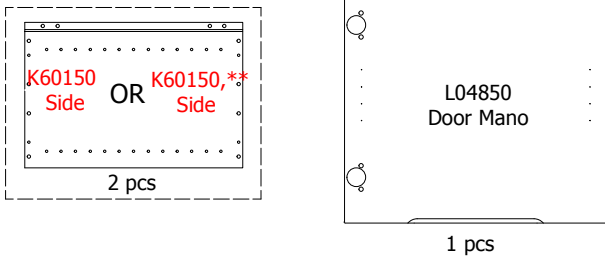

kvik

MDBS4810,050

FR63,050,000 / FR62,050,***

OS4832,000 OR KVIK

Hinge
107 degrees
2 pcs

Mounting
plate
2 pcs

BP00205-BP00250

FIG. 1