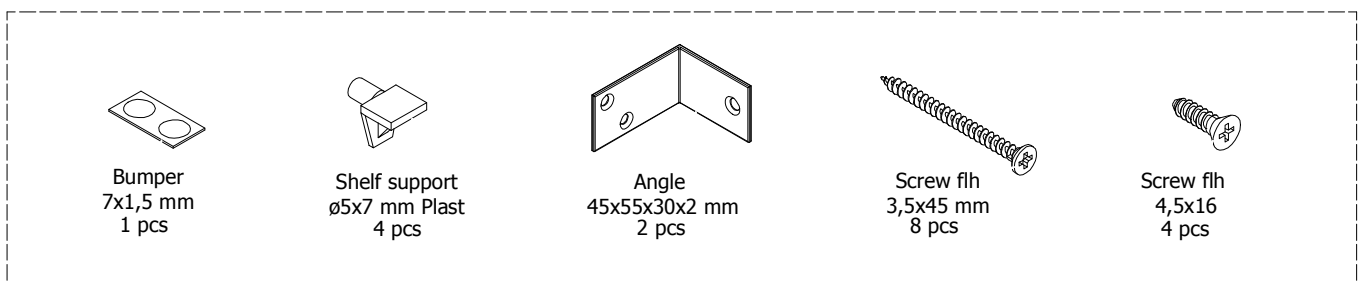

kvik

DBS4810

FR62,***,000

OS4832,000

Hinge
107 degrees
2 pcs

BP00417
Mounting plate
2 pcs

BP00205-BP00250

FIG.
1