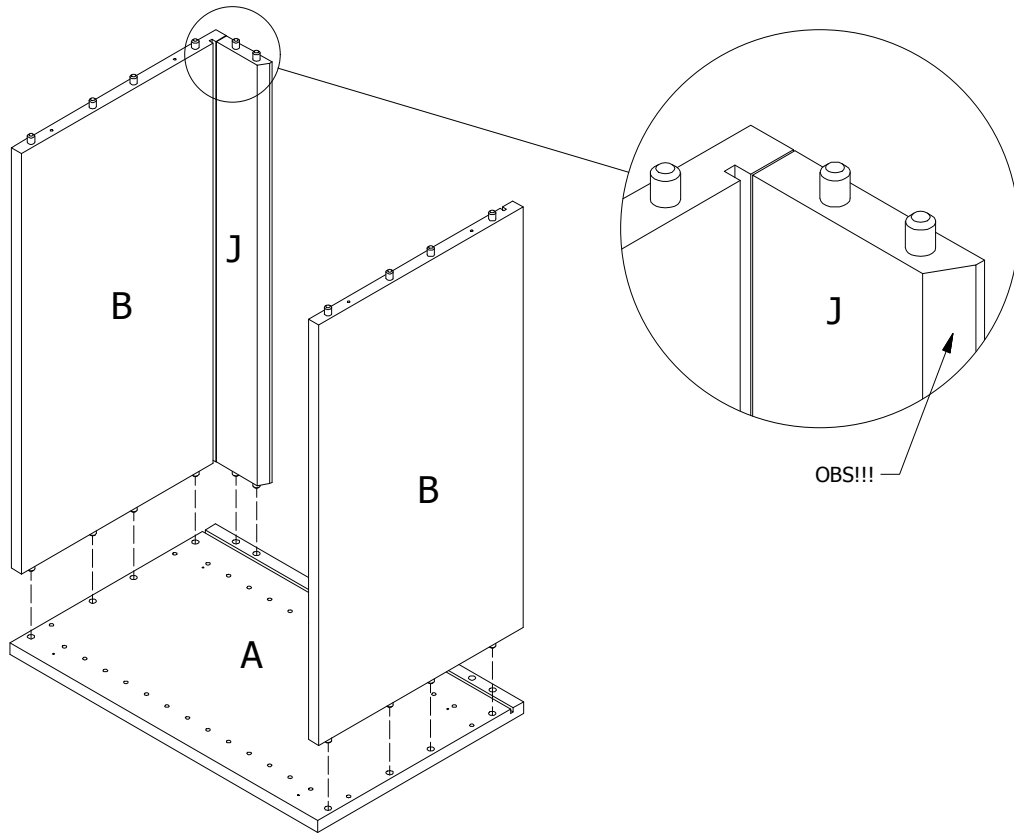

kvik

DBS4810

FR62,***,000

OS4832,000

Hinge
107 degrees
2 pcs

BP00417
Mounting plate
2 pcs

BP00205-BP00250

FIG.
1