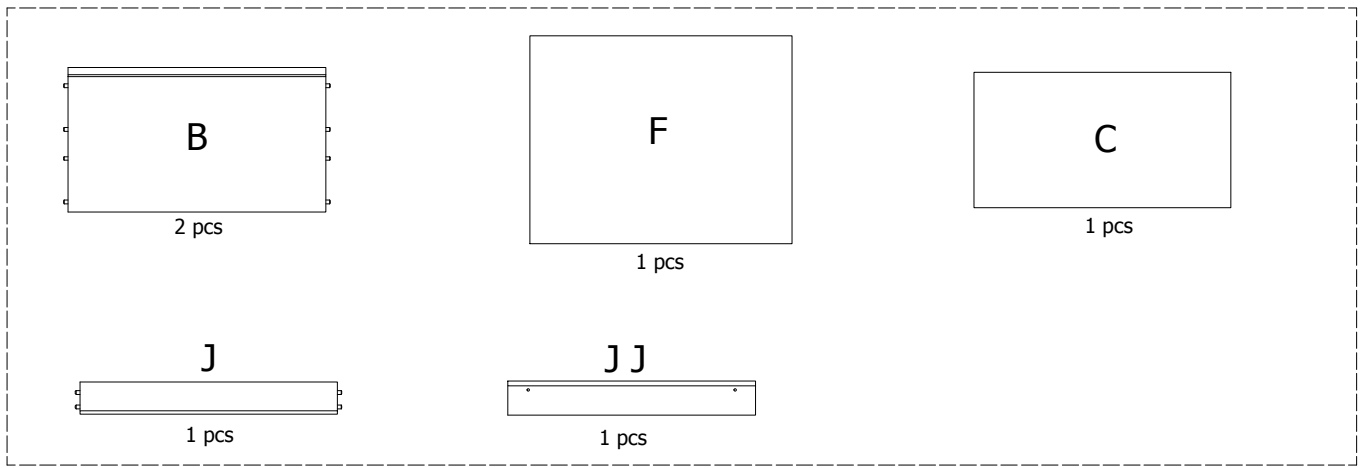

kvik

DBS4810

FR62,***,000

OS4832,000

Hinge
107 degrees
2 pcs

BP00417
Mounting plate
2 pcs

BP00205-BP00250

FIG.
1