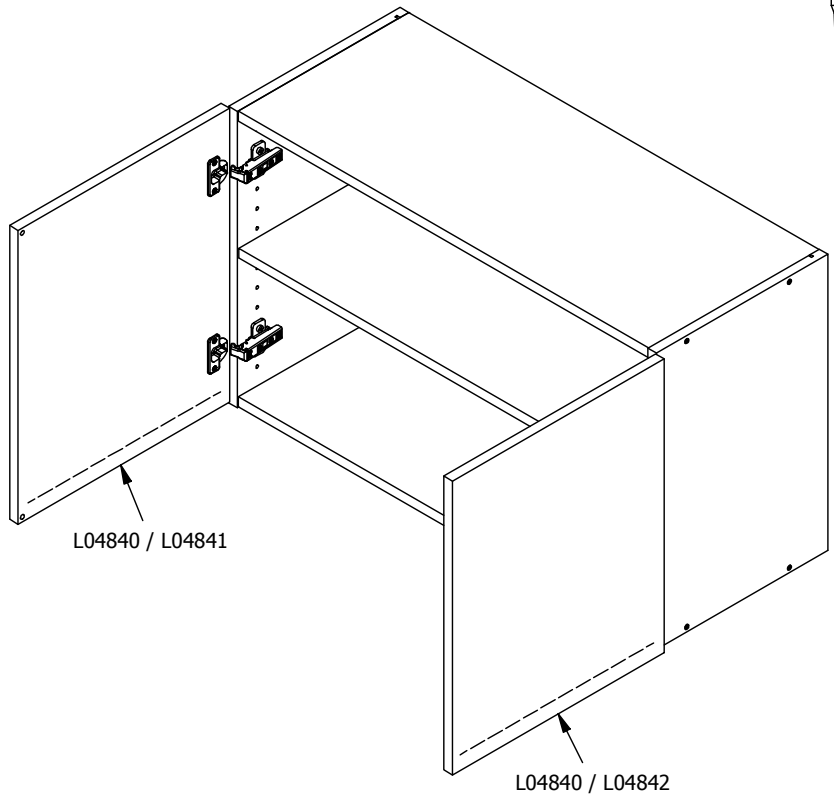

kvik

DBS4810

Check out easy
mounting of you bath

Front without integrated handle

80 cm

Front with integrated handle

80 cm

kvik

FIG. 2

FIG. 3

FIG. 4

FIG. 5

Screw flh 3,5x15 mm
4 pcs

Angle 45x55x30x2 mm
2 pcs

FIG. 6

Shelf support
ø5x7 mm Plast
4 pcs

FIG. 7

FIG. 8

FIG. 9

Left

Right

Installation, please read instruction SV12224