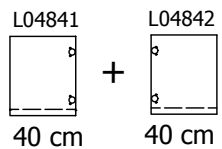

kvik

DBS4810

Check out easy
mounting of you bath

Front without integrated handle

80 cm

Front with integrated handle

80 cm

kvik