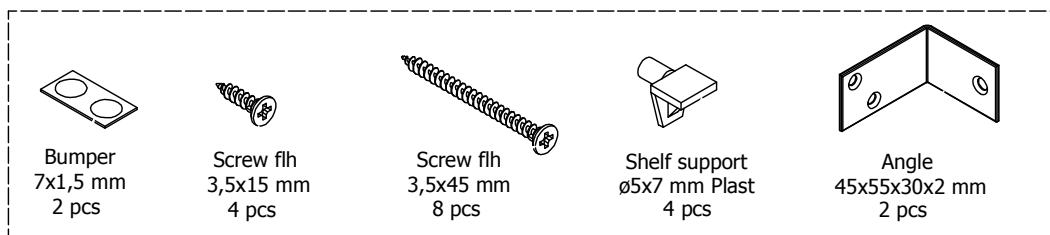

kvik

DBS4810

Check out easy
mounting of you bath

Front without integrated handle

80 cm

Front with integrated handle

80 cm

kvik

DBS4810

Check out easy
mounting of you bath

FR62,080,000 / 176

OS4832,000 / KVIK

BP00418
Hinge 107 degrees
4 pcs

BP00417
Mounting plate
4 pcs

BP00205-BP00250

FIG. 1

FIG. 2

FIG. 3

FIG. 4

FIG. 5

Screw flh 3,5x15 mm
4 pcs

Angle 45x55x30x2 mm
2 pcs

FIG. 6

Shelf support
ø5x7 mm Plast
4 pcs