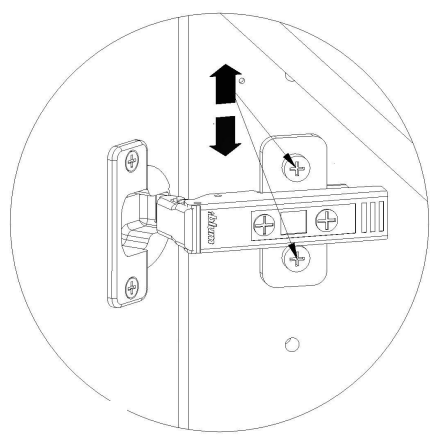

kvik

DBS4810

Check out easy
mounting of you bath

Front without integrated handle

80 cm

Front with integrated handle

80 cm

kvik

FIG. 2

FIG. 3

FIG. 4

FIG. 5

Screw flh 3,5x15 mm
4 pcs

Angle 45x55x30x2 mm
2 pcs

FIG. 6

Shelf support
ø5x7 mm Plast
4 pcs

FIG. 7

FIG. 8

FIG. 9

Left

Right

Installation, please read instruction SV12224