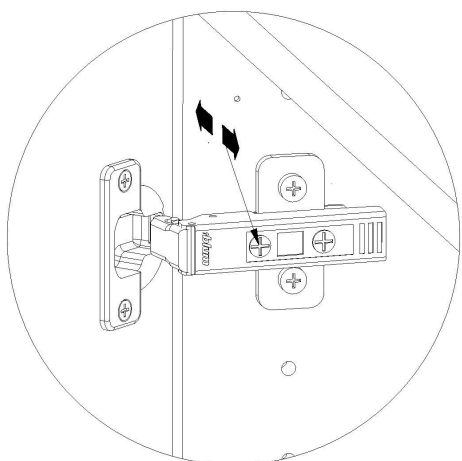

kvik

DBS4810

Check out easy
mounting of you bath

Front without integrated handle

80 cm

Front with integrated handle

80 cm

kvik

FIG. 2

FIG. 3

FIG. 4

FIG. 5

Screw flh 3,5x15 mm
4 pcs

Angle 45x55x30x2 mm
2 pcs

FIG. 6

Shelf support
ø5x7 mm Plast
4 pcs

FIG. 7

FIG. 8

FIG. 9

Left

Right

Installation, please read instruction SV12224