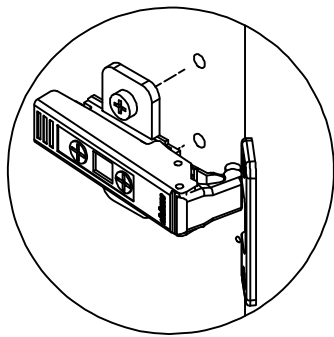

kvik

DBS4810

Check out easy
mounting of you bath

Front without integrated handle

80 cm

Front with integrated handle

80 cm

kvik

FIG. 2

FIG. 3

FIG. 4

FIG. 5

Screw flh 3,5x15 mm
4 pcs

Angle 45x55x30x2 mm
2 pcs

FIG. 6

Shelf support
ø5x7 mm Plast
4 pcs

FIG. 7

FIG. 8

FIG. 9

Left

Right

Installation, please read instruction SV12224