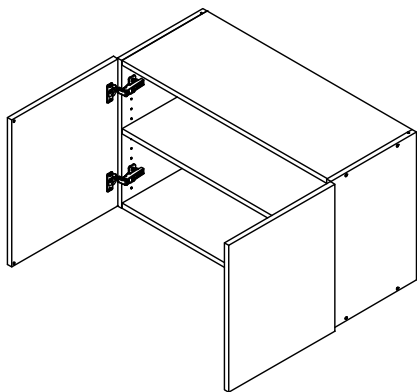

kvik

DBS4810

Check out easy
mounting of you bath

Front without integrated handle

80 cm

Front with integrated handle

80 cm

kvik

DBS4810

Check out easy
mounting of you bath

FR62,080,000 / 176

OS4832,000 / KVIK

BP00418
Hinge 107 degrees
4 pcs

BP00417
Mounting plate
4 pcs

BP00205-BP00250

FIG. 1