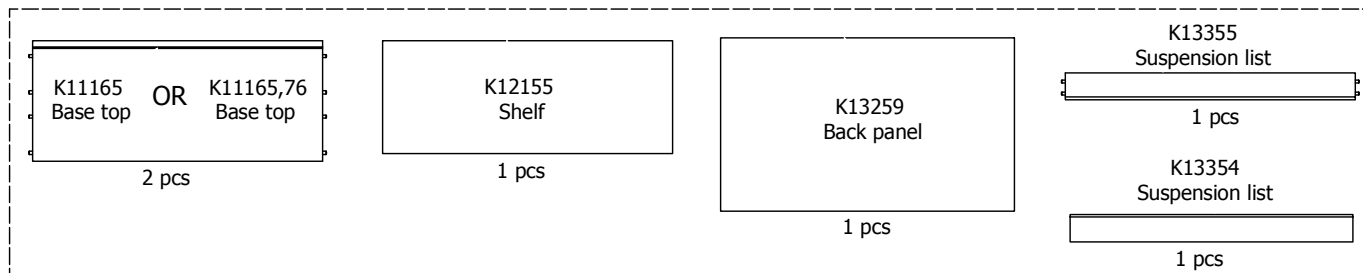

kvik

DBS4810

Check out easy
mounting of you bath

FR62,080,000 / 176