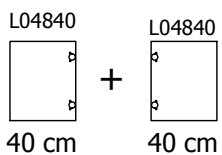

kvik

DBS4810

Check out easy
mounting of you bath

Front without integrated handle

80 cm

Front with integrated handle

80 cm

kvik