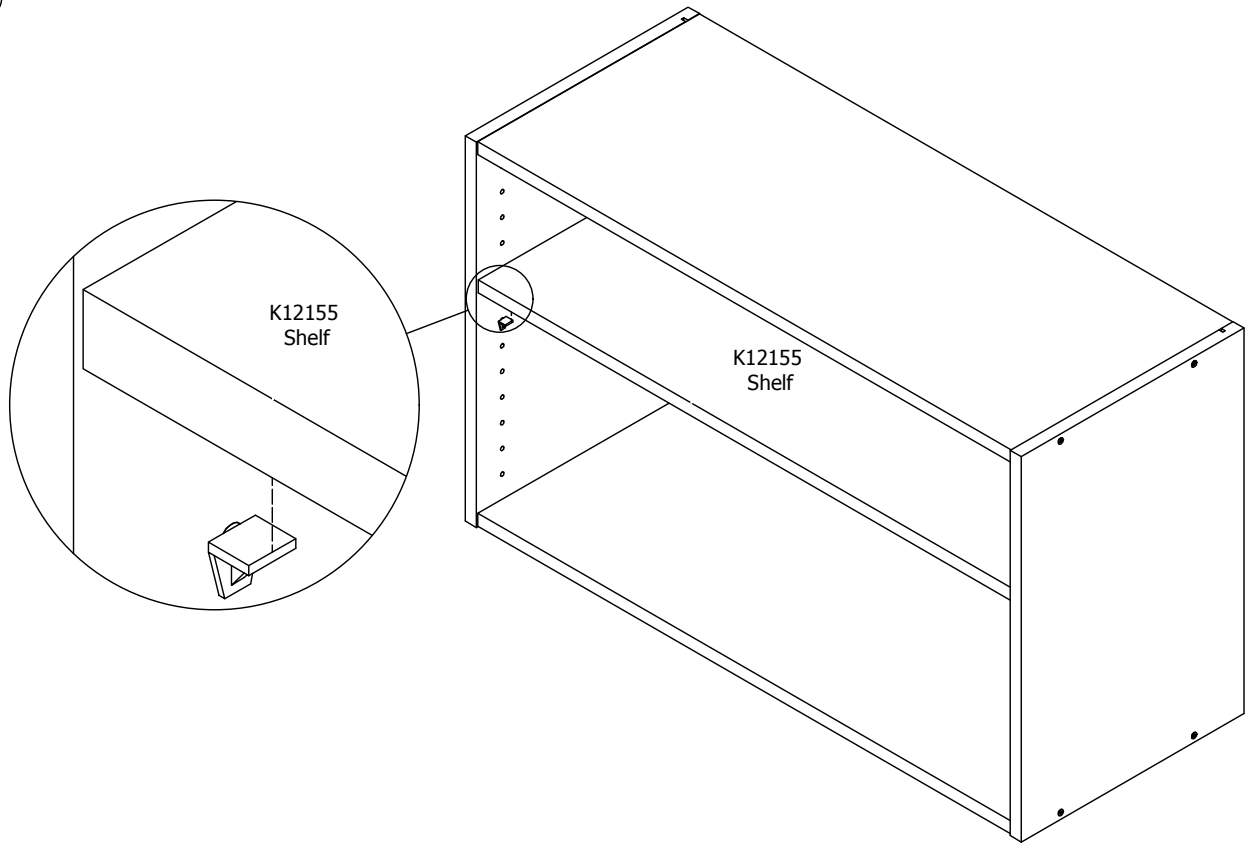

kvik

DBS4810

Check out easy
mounting of you bath

Front without integrated handle

80 cm

Front with integrated handle

80 cm

kvik

FIG. 2

FIG. 3

FIG. 4

FIG. 5

Screw flh 3,5x15 mm
4 pcs

Angle 45x55x30x2 mm
2 pcs

FIG. 6

Shelf support
ø5x7 mm Plast
4 pcs

FIG. 7

FIG. 8

FIG. 9

Left

Right

Installation, please read instruction SV12224