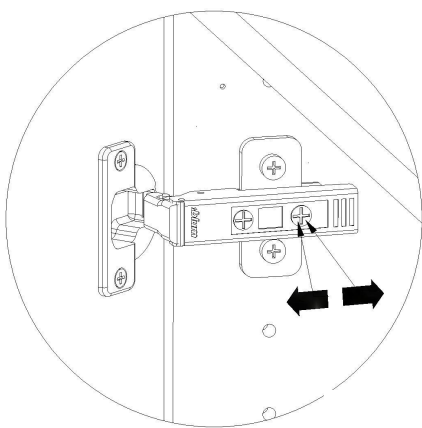

kvik

DBS4810

Check out easy
mounting of you bath

Front without integrated handle

80 cm

Front with integrated handle

80 cm

kvik

FIG. 2

FIG. 3

FIG. 4

FIG. 5

Screw flh 3,5x15 mm
4 pcs

Angle 45x55x30x2 mm
2 pcs

FIG. 6

Shelf support
ø5x7 mm Plast
4 pcs

FIG. 7

FIG. 8

FIG. 9

Left

Right

Installation, please read instruction SV12224