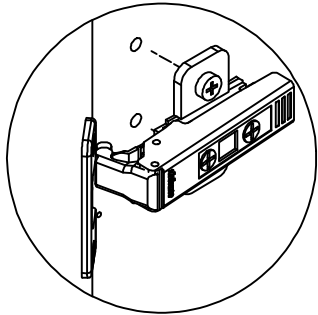

kvik

DBS4810

Check out easy
mounting of you bath

Front without integrated handle

80 cm

Front with integrated handle

80 cm

kvik

FIG. 2

FIG. 3

FIG. 4

FIG. 5

Screw flh 3,5x15 mm
4 pcs

Angle 45x55x30x2 mm
2 pcs

FIG. 6

Shelf support
ø5x7 mm Plast
4 pcs

FIG. 7

FIG. 8

FIG. 9

Left

Right

Installation, please read instruction SV12224