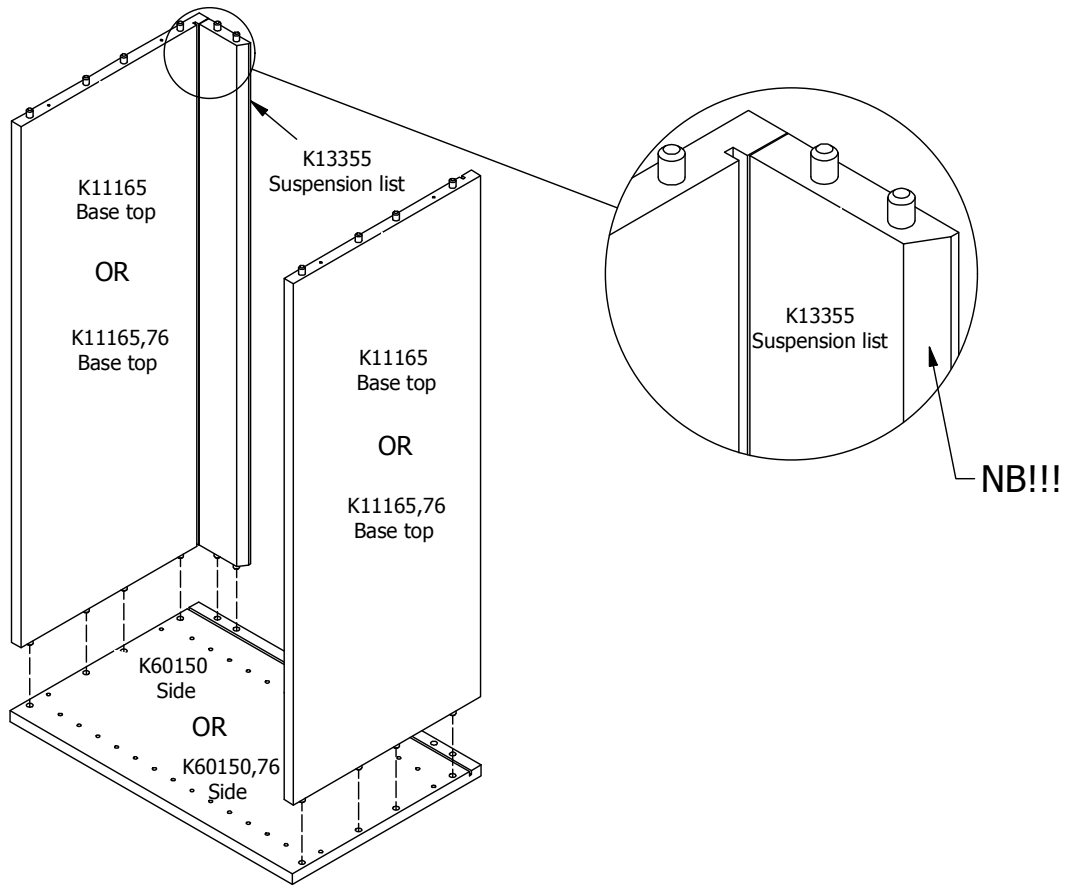

kvik

DBS4810

Check out easy
mounting of you bath

Front without integrated handle

80 cm

Front with integrated handle

80 cm

kvik

DBS4810

Check out easy
mounting of you bath

FR62,080,000 / 176

OS4832,000 / KVIK

BP00418
Hinge 107 degrees
4 pcs

BP00417
Mounting plate
4 pcs

BP00205-BP00250

FIG. 1

FIG. 2

FIG. 3

FIG. 4

FIG. 5

Screw flh 3,5x15 mm
4 pcs

Angle 45x55x30x2 mm
2 pcs

FIG. 6

Shelf support
ø5x7 mm Plast
4 pcs