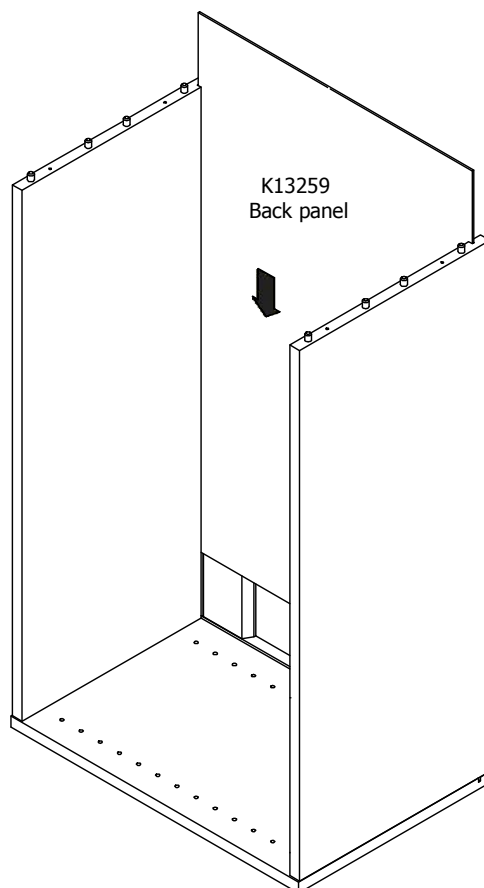

kvik

DBS4810

Check out easy
mounting of you bath

Front without integrated handle

80 cm

Front with integrated handle

80 cm

kvik

FIG. 2

FIG. 3

FIG. 4

FIG. 5

Screw flh 3,5x15 mm
4 pcs

Angle 45x55x30x2 mm
2 pcs

FIG. 6

Shelf support
ø5x7 mm Plast
4 pcs