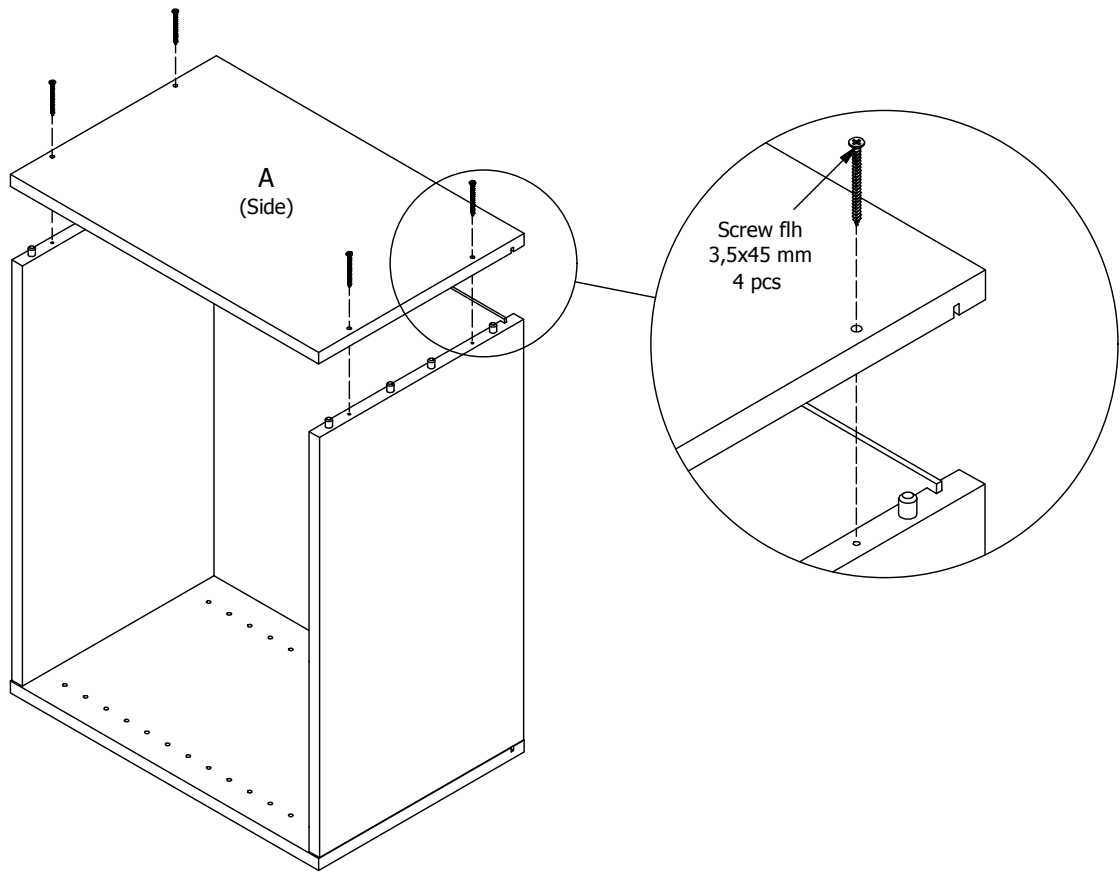

FR62,***,000 / 176

OS4832,000 / KVIK

BP00418
Hinge 107 degrees
2 pcs

BP00417
Mounting plate
2 pcs

BP00205-BP00250

FIG.
1

FIG.
2

FIG. 3