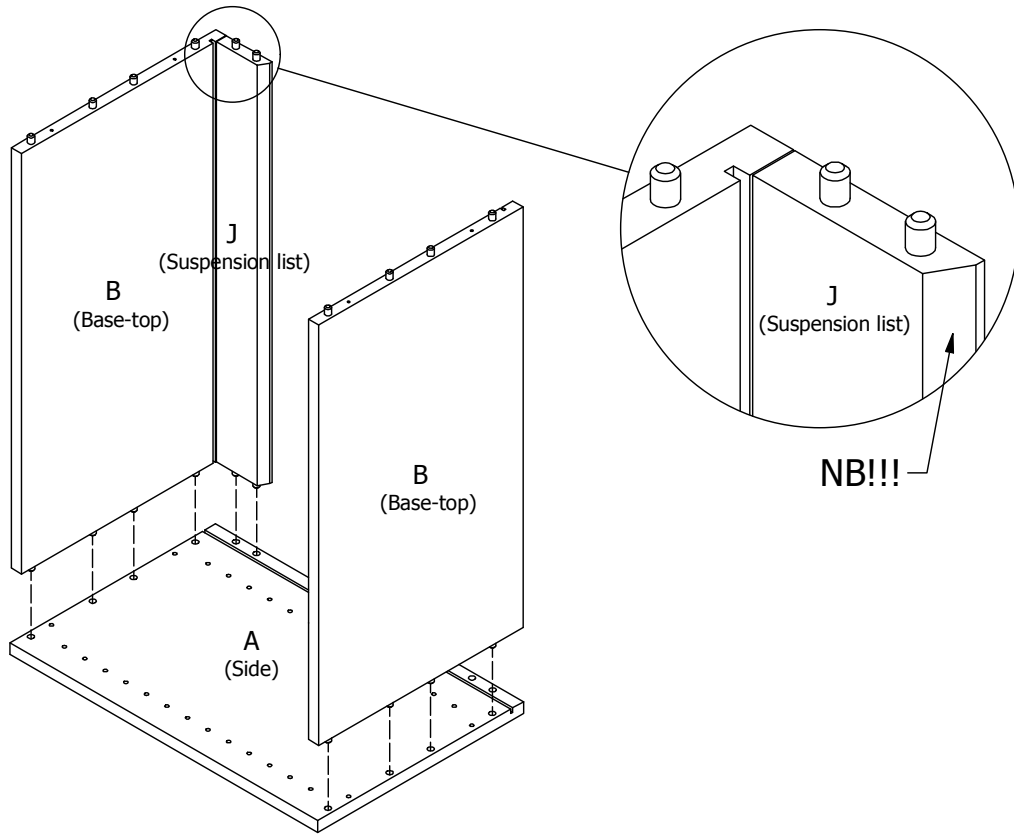

kvik

DBS4810

Check out easy
mounting of you bath

Front without integrated handle

Front with integrated handle

kvik

Check out easy
mounting of you bath

DBS4810

FR62,***,000 / 176

OS4832,000 / KVIK

BP00418
Hinge 107 degrees
2 pcs

BP00417
Mounting plate
2 pcs

BP00205-BP00250

FIG.
1

FIG.
2

FIG. 3

FIG. 4

FIG. 5

FIG. 6

FIG. 7

FIG. 8

FIG. 9

Left

Right