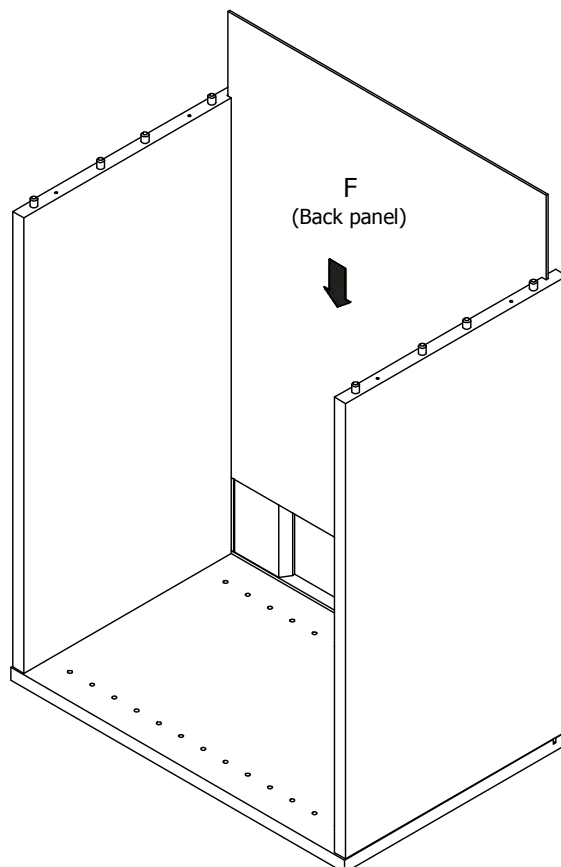

kvik

DBS4810

Check out easy
mounting of you bath

Front without integrated handle

Front with integrated handle

kvik

Check out easy
mounting of you bath

DBS4810

FR62,***,000 / 176

OS4832,000 / KVIK

BP00418
Hinge 107 degrees
2 pcs

BP00417
Mounting plate
2 pcs

BP00205-BP00250

FIG.
1

FIG.
2

FIG. 3

FIG. 4

FIG. 5

FIG. 6

FIG. 7

FIG. 8

FIG. 9

Left

Right